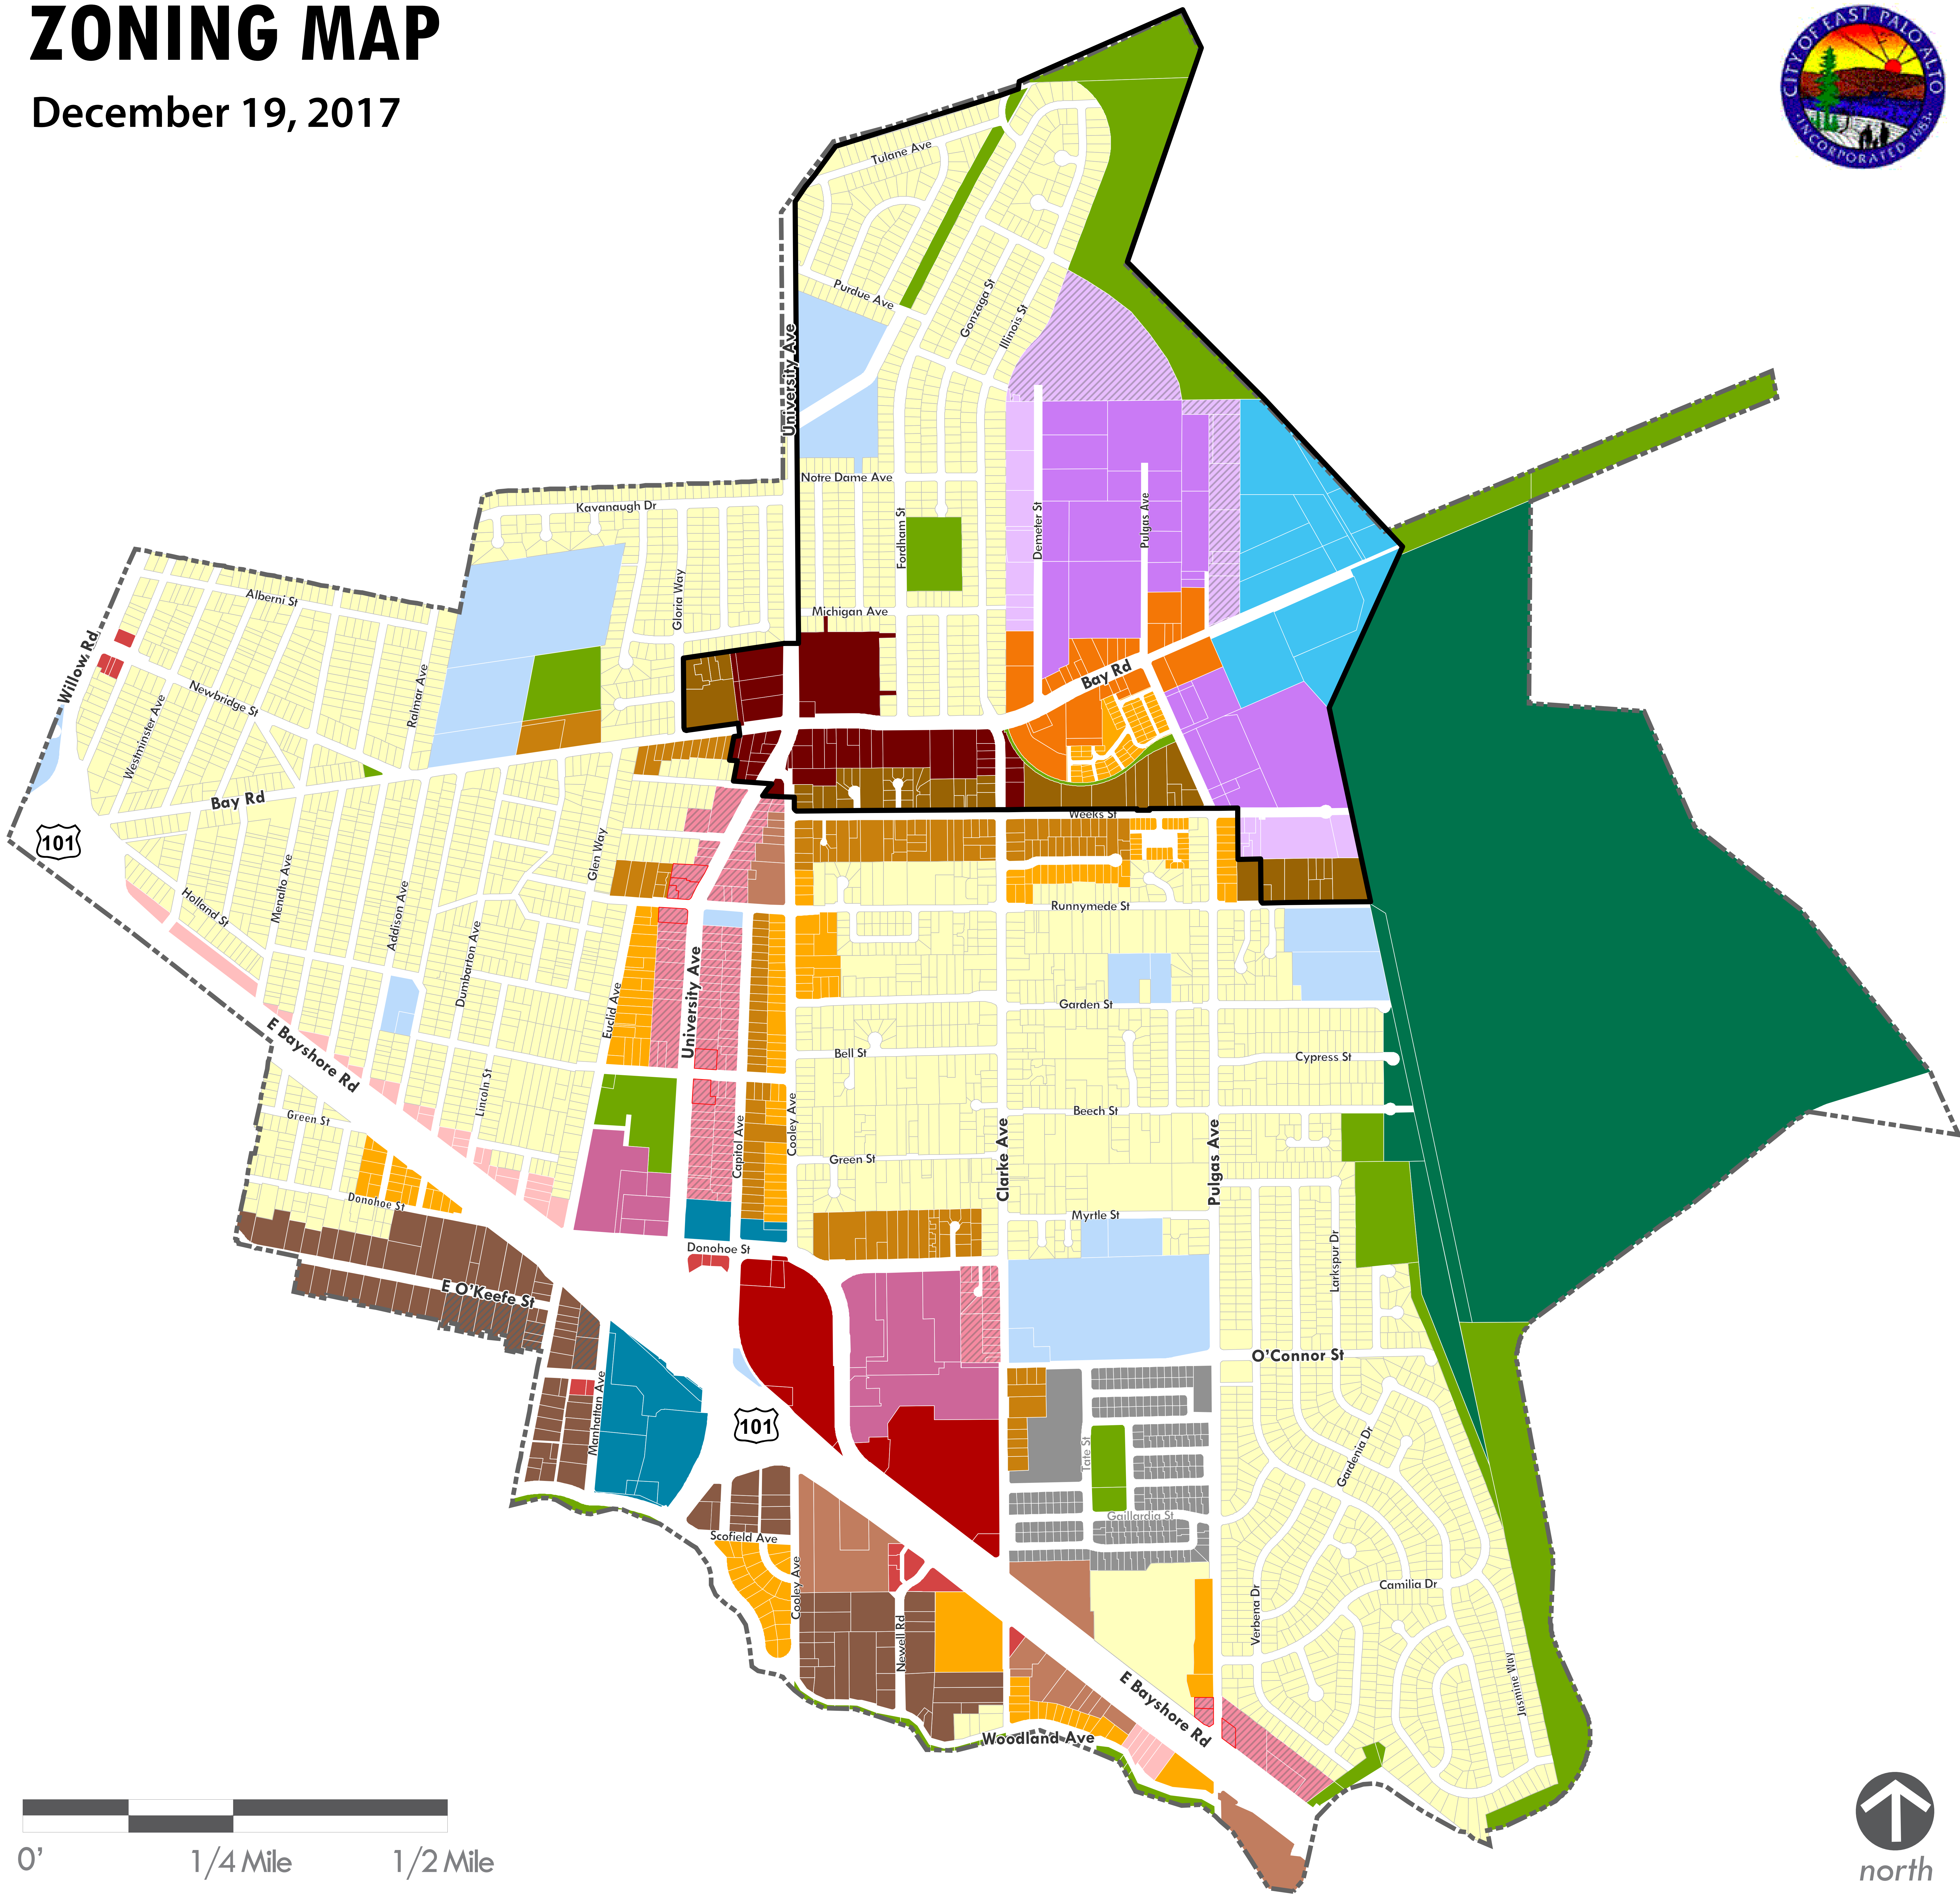

ZONING MAP

December 19, 2017

LEGEND

Residential

- R-LD
- R-MD-1
- R-MD-2
- R-HD-3
- R-HD-5
- R-UHD
- PUD

Mixed-Use

- MUL
- MUC-1
- MUC-2
- MUH

Commercial

- C-G
- C-N
- O

Public

- PR
- RM
- PI

Ravenswood Specific Plan

- 4 Corners
- Bay Road Central
- Urban Residential
- Waterfront Office
- Ravenswood Employment Center
- Industrial Transition
- Flex Overlay