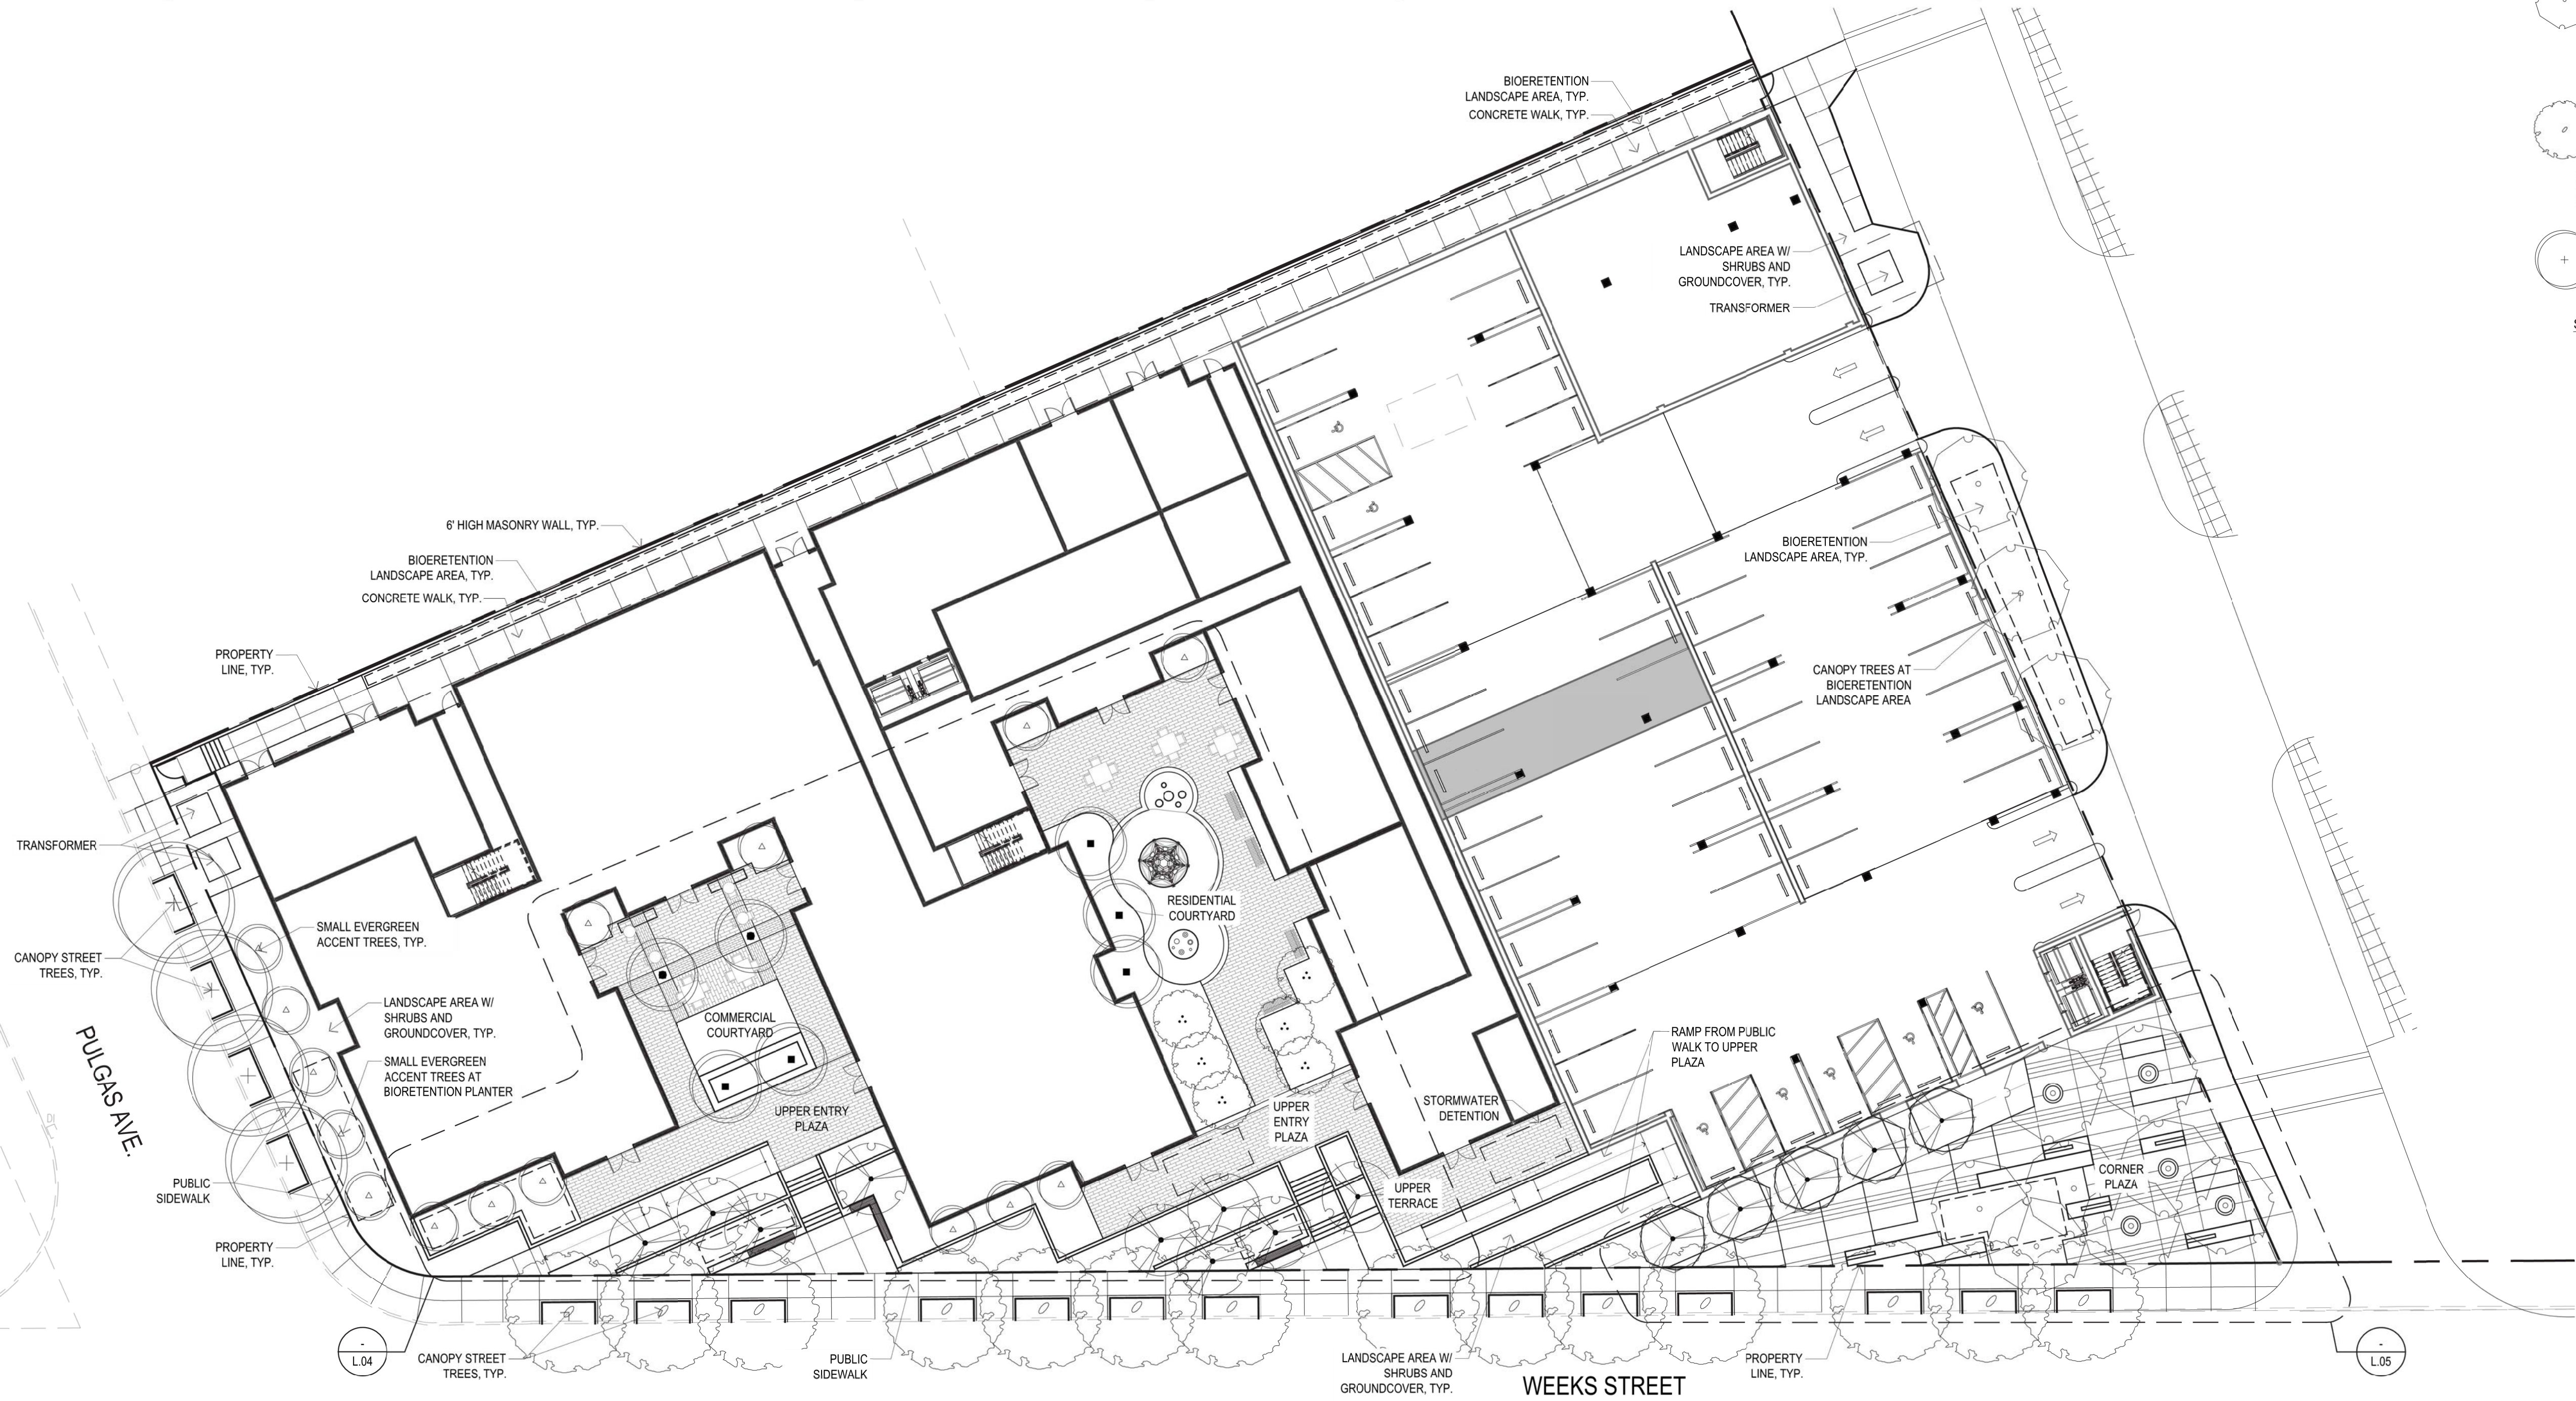

SCALE: 1" = 20'-0"

Owner:

Designer:

Architect of Record:

Architect 1103 Weeks:

Civil Engineer:

Landscape Architect:

Structural Engineer: