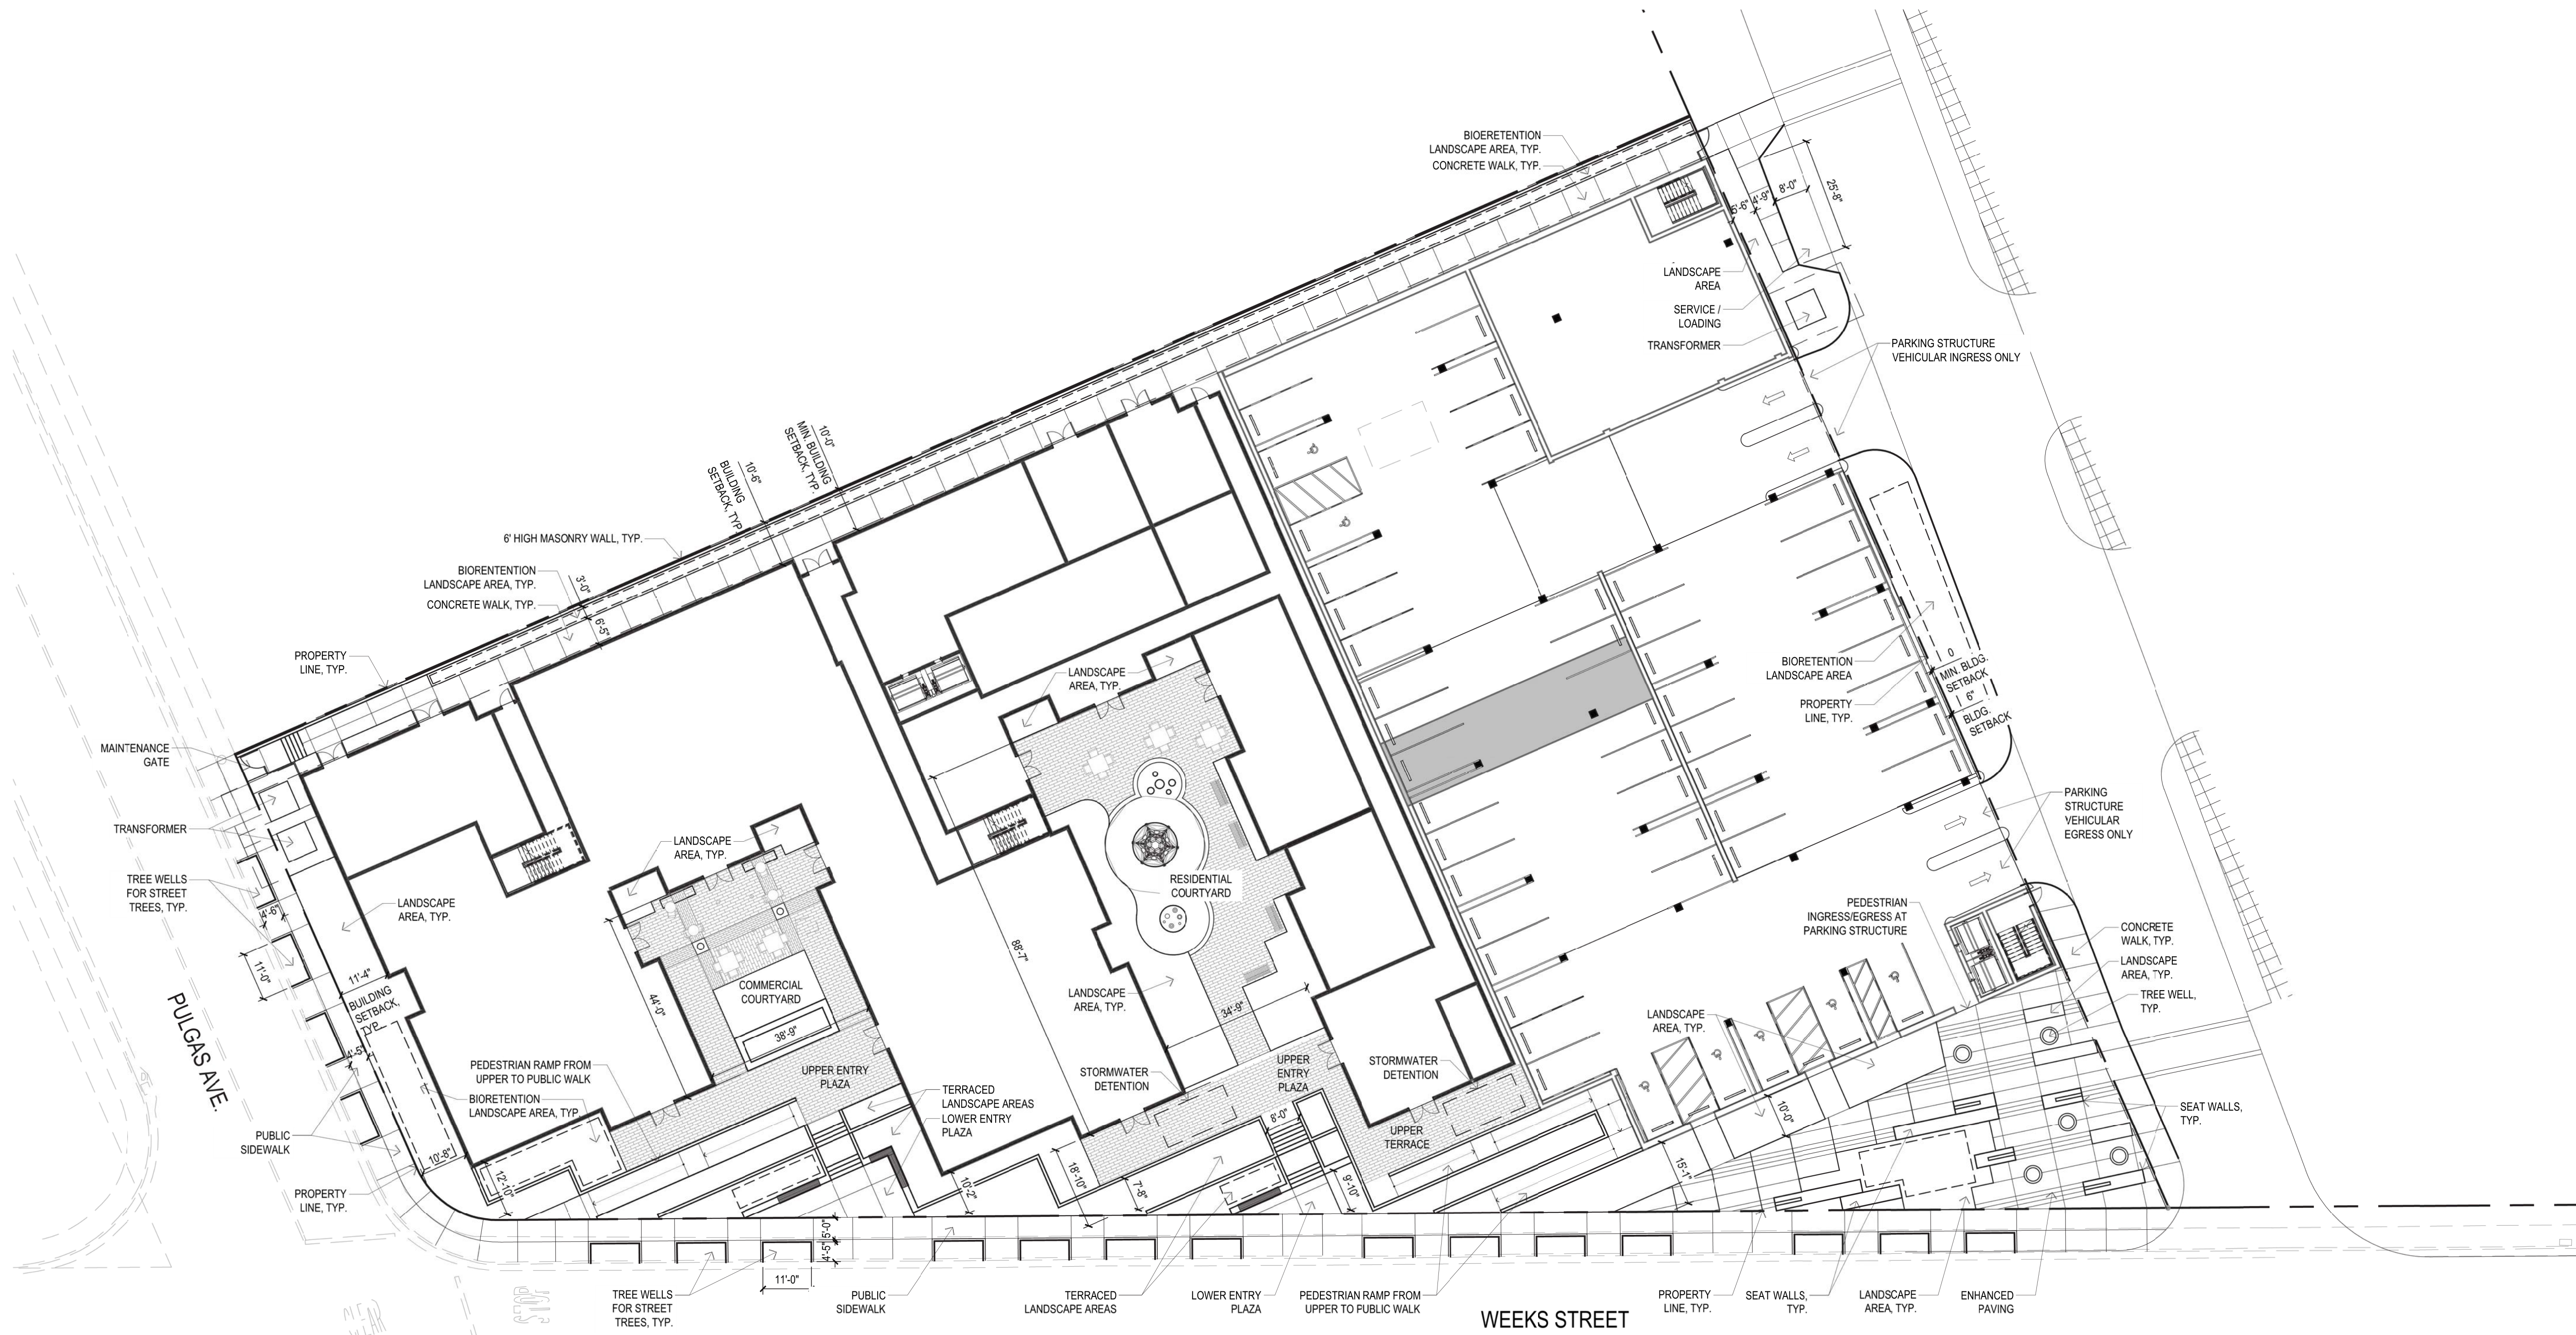

SCALE: 1" = 20'-0"

Owner:

Designer:

Architect of Record:

Architect 1103 Weeks:

Civil Engineer:

Landscape Architect:

Structural Engineer:

Mechanical Engineer:

Parking Consultant:

Weeks Street - Site Plan
Major Application / 24 September 2021