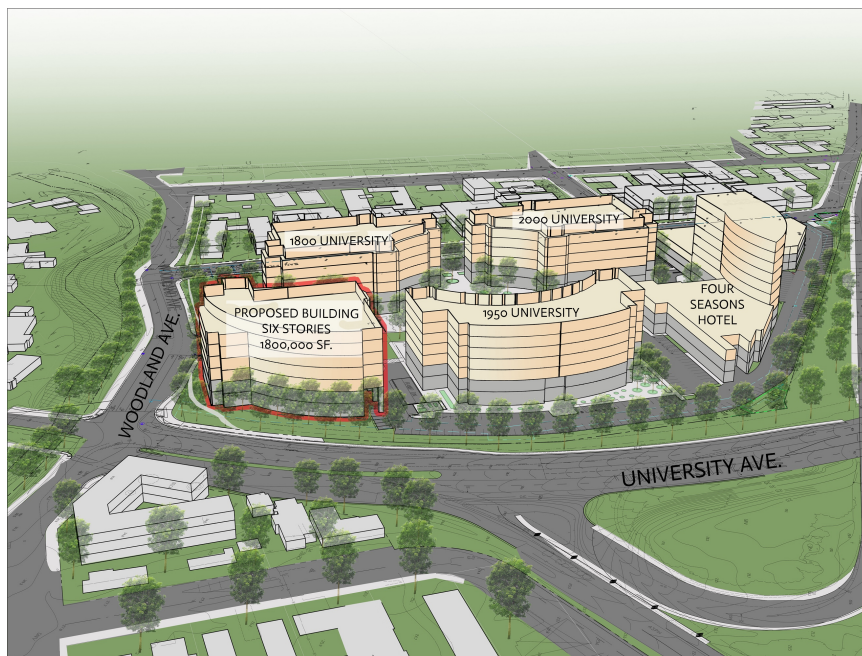

Questions? Kathy Thibodeaux, kathy@kmthibodeaux.com, 408-482-3910