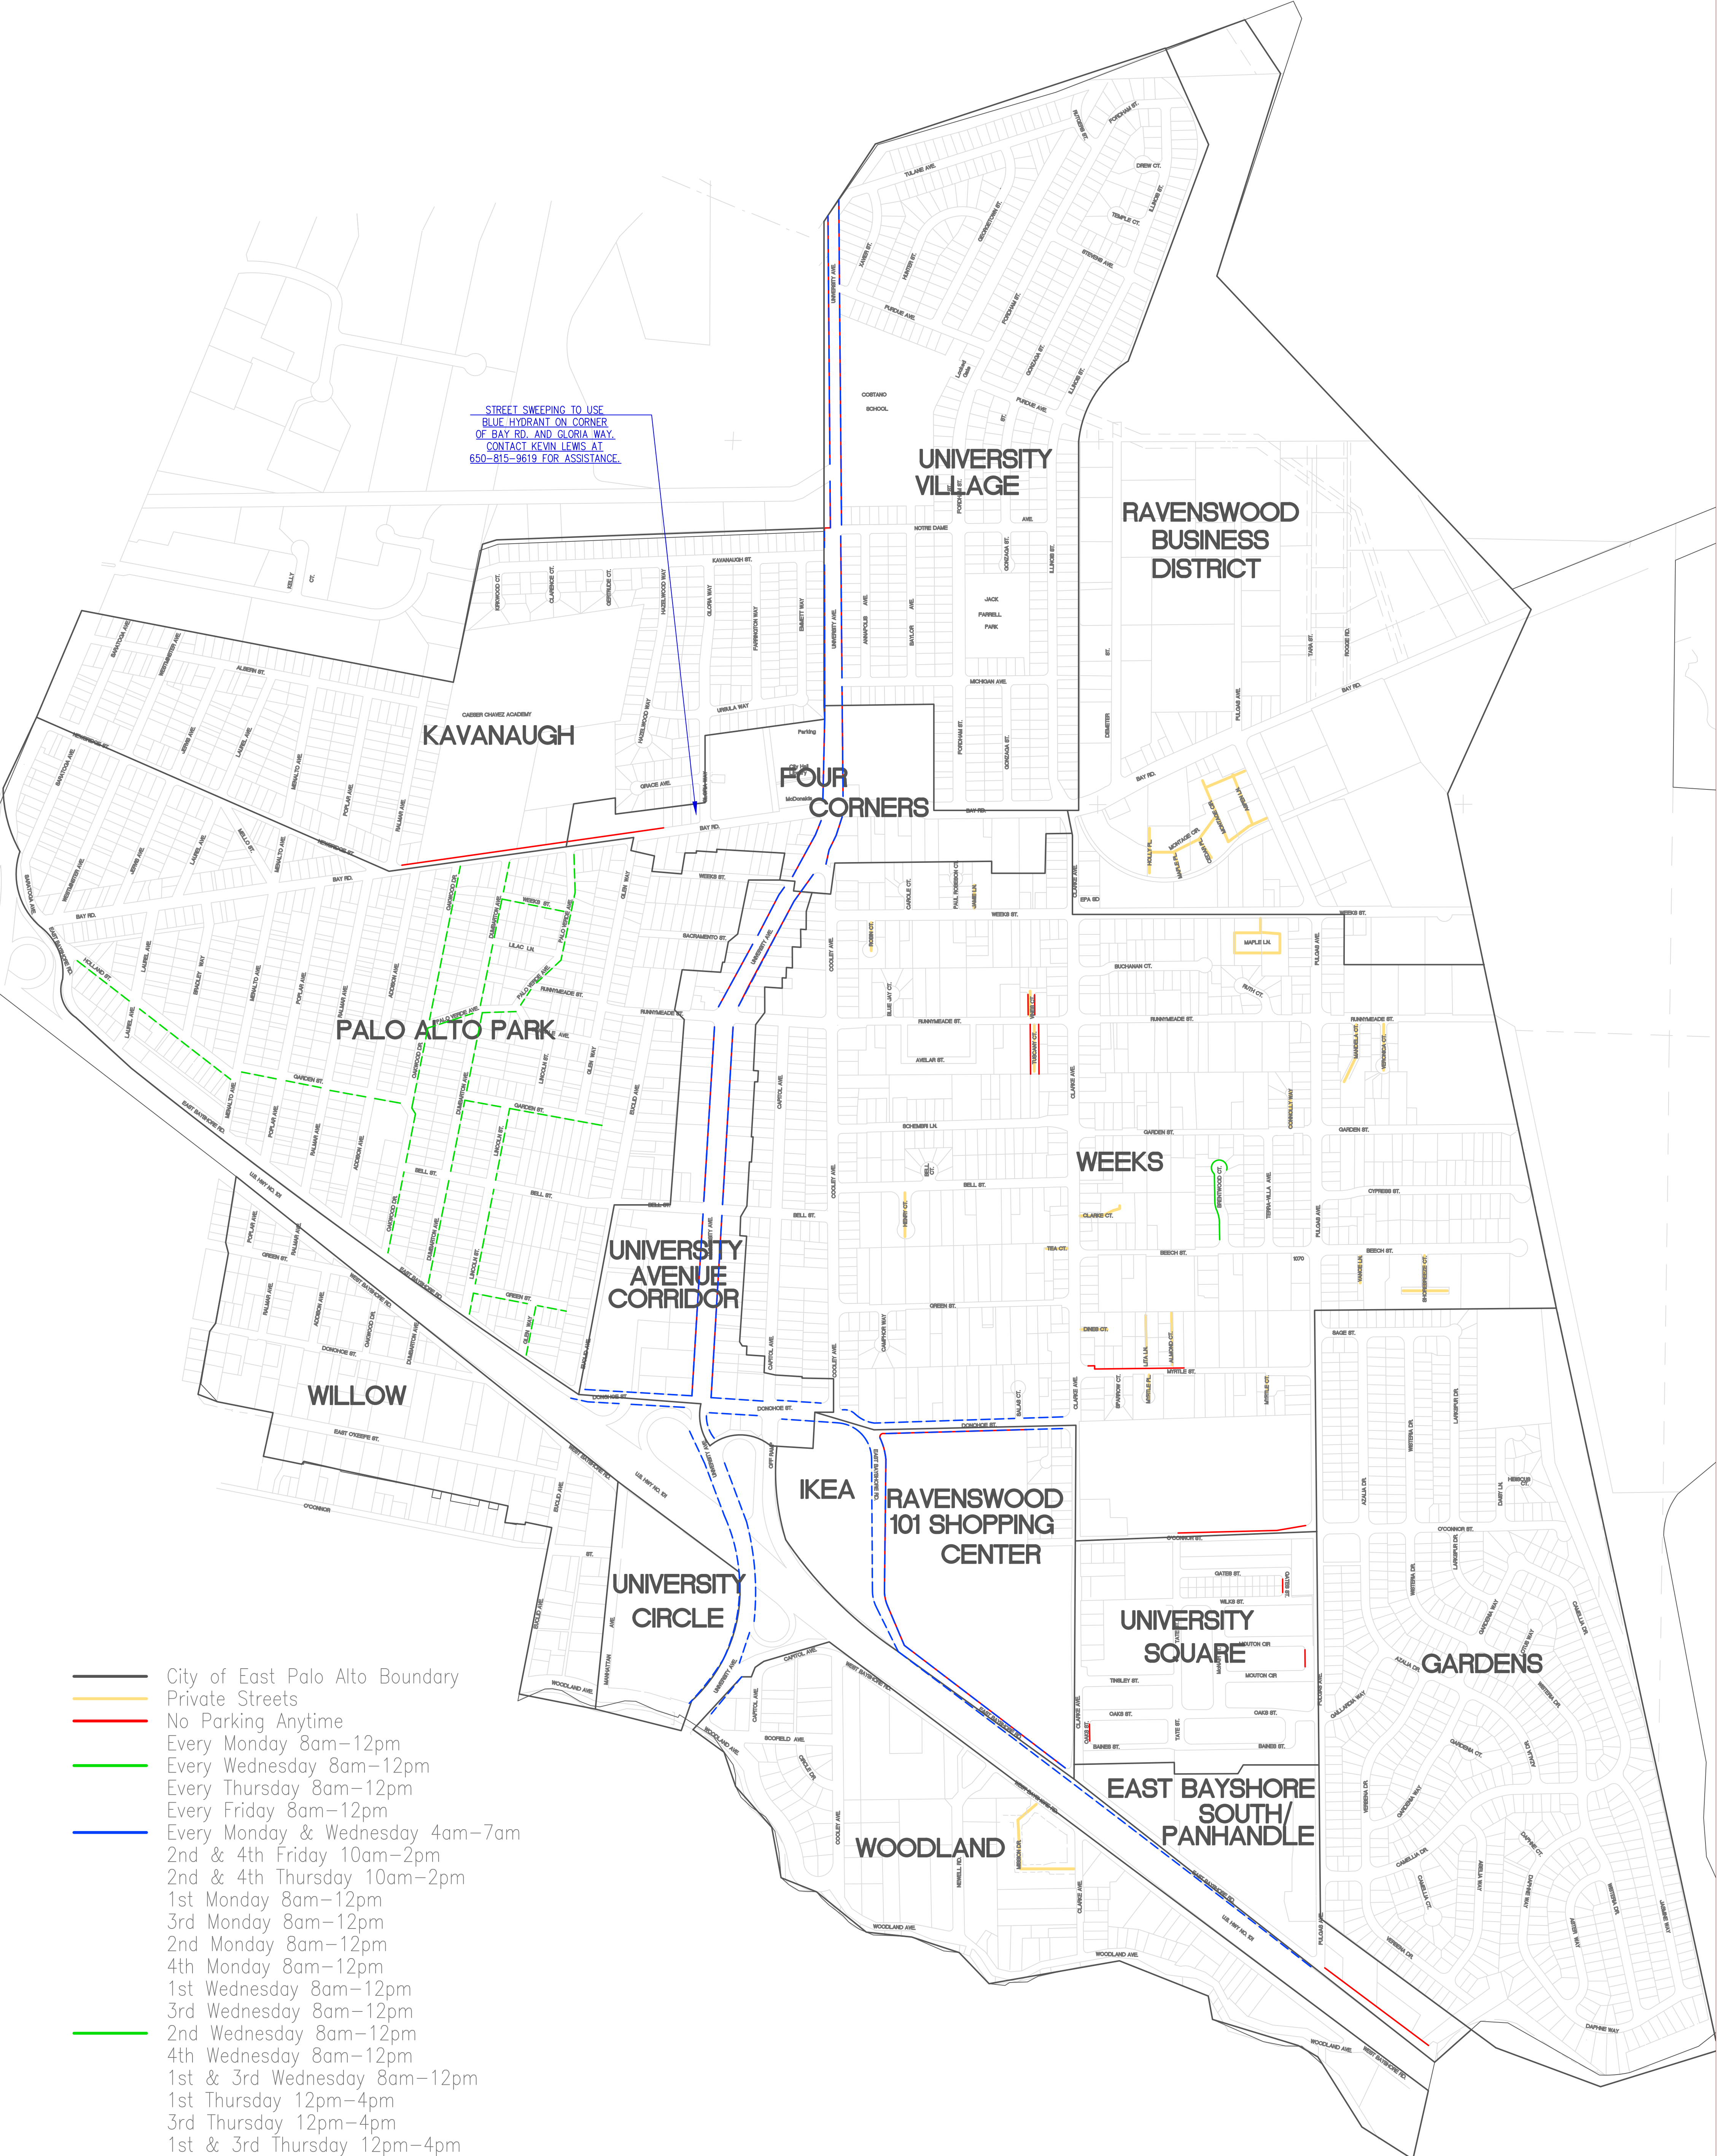

STREET SWEEPING TO USE
BLUE HYDRANT ON CORNER
OF BAY RD. AND GLORIA WAY.
CONTACT KEVIN LEWIS AT
650-815-9619 FOR ASSISTANCE.

- City of East Palo Alto Boundary
- Private Streets
- No Parking Anytime
- Every Monday 8am–12pm
- Every Wednesday 8am–12pm
- Every Thursday 8am–12pm
- Every Friday 8am–12pm
- Every Monday & Wednesday 4am–7am
- 2nd & 4th Friday 10am–2pm
- 2nd & 4th Thursday 10am–2pm
- 1st Monday 8am–12pm
- 3rd Monday 8am–12pm
- 2nd Monday 8am–12pm
- 4th Monday 8am–12pm
- 1st Wednesday 8am–12pm
- 3rd Wednesday 8am–12pm
- 2nd Wednesday 8am–12pm
- 4th Wednesday 8am–12pm
- 1st & 3rd Wednesday 8am–12pm
- 1st Thursday 12pm–4pm
- 3rd Thursday 12pm–4pm
- 1st & 3rd Thursday 12pm–4pm
- 1st Thursday 8am–12pm
- 1st Friday 8m–12pm
- Dotted Line = Non-Enforceable
- Solid Line = Enforceable

NO.	REVISIONS	DATE