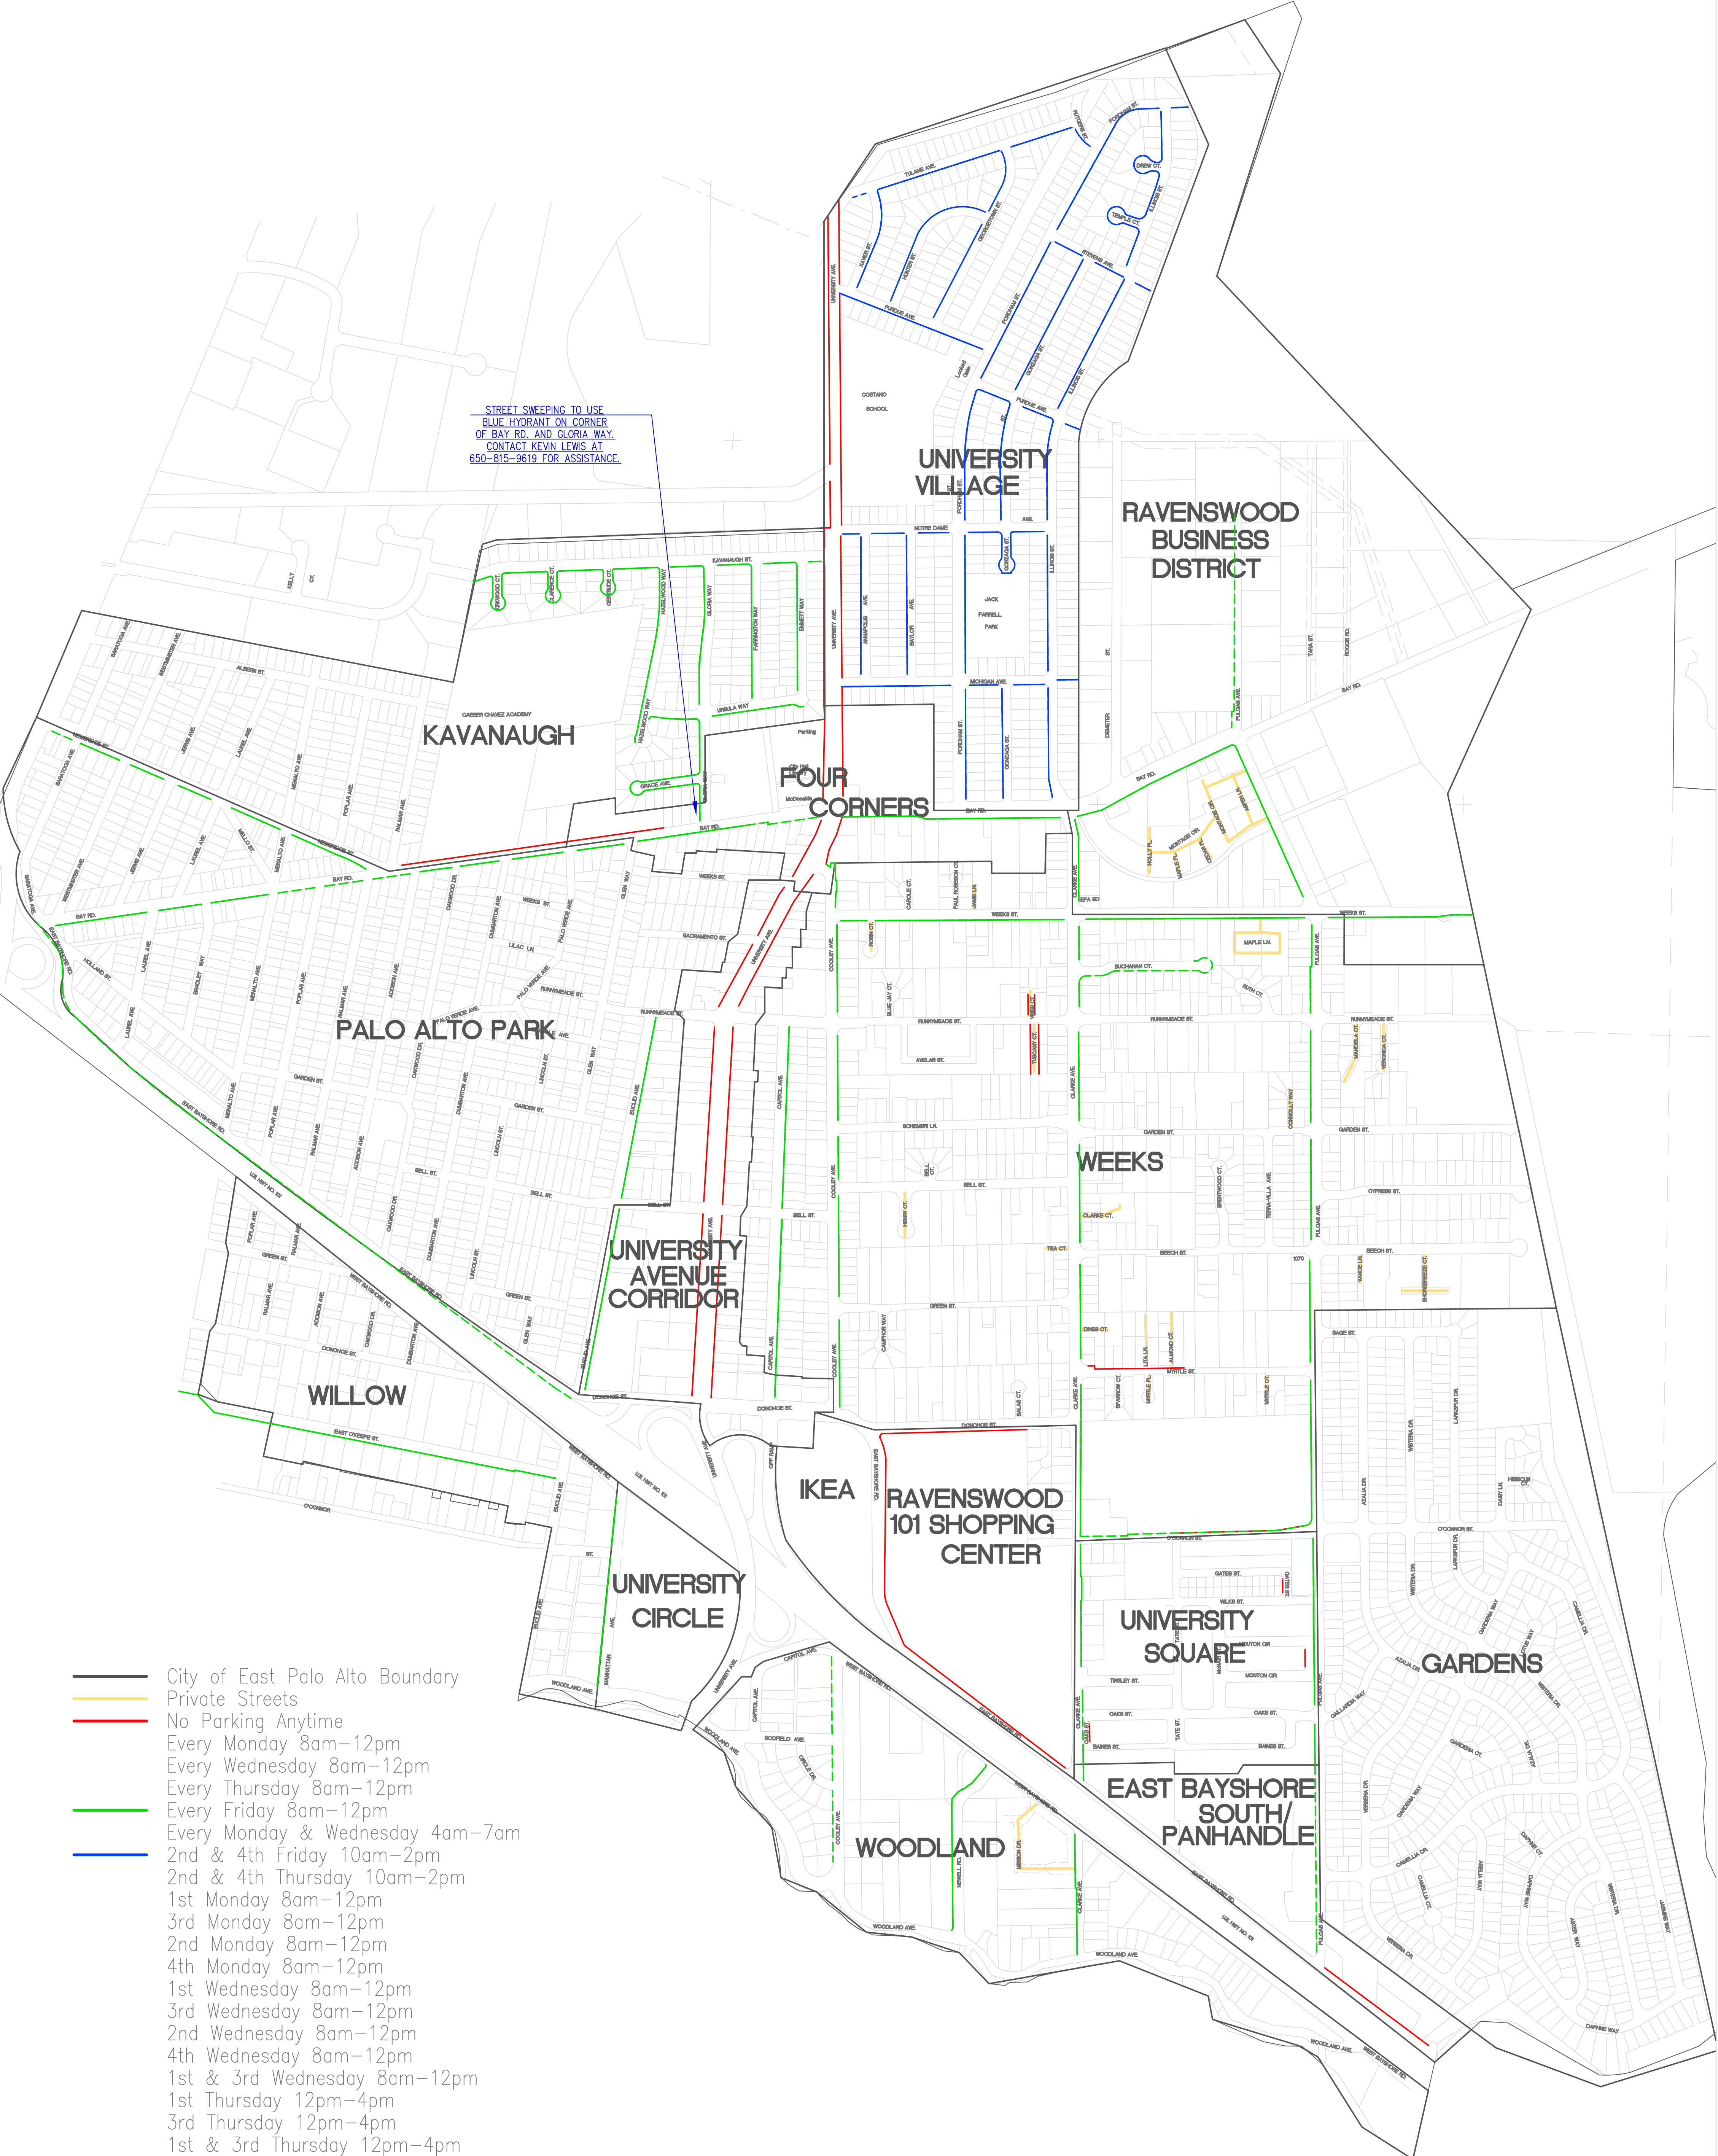

STREET SWEEPING TO USE BLUE HYDRANT ON CORNER OF BAY RD. AND GLORIA WAY. CONTACT KEVIN LEWIS AT 650-815-9619 FOR ASSISTANCE.

- City of East Palo Alto Boundary
- Private Streets
- No Parking Anytime
  Every Monday 8am-12pm
  Every Wednesday 8am-12pm
  Every Thursday 8am-12pm
- Every Friday 8am-12pm
- Every Monday & Wednesday 4am-7am
- 2nd & 4th Friday 10am-2pm
- 2nd & 4th Thursday 10am-2pm
- 1st Monday 8am-12pm
- 3rd Monday 8am-12pm
- 2nd Monday 8am-12pm
- 4th Monday 8am-12pm
- 1st Wednesday 8am-12pm
- 3rd Wednesday 8am-12pm
- 2nd Wednesday 8am-12pm
- 4th Wednesday 8am-12pm
- 1st & 3rd Wednesday 8am-12pm
- 1st Thursday 12pm-4pm
- 3rd Thursday 12pm-4pm
- 1st & 3rd Thursday 12pm-4pm
- 1st Thursday 8am-12pm
- 1st Friday 8am-12pm
- Dotted Line = Non-Enforceable
- Solid Line = Enforceable

SHEET 15
OF
17

TITLE:
STREET SWEEPING 2ND FRIDAY
CITY OF EAST PALO ALTO, CALIFORNIA

PREPARED FOR:
CITY OF EAST PALO ALTO
ENGINEERING DEPARTMENT
SAN MATEO COUNTY, CALIFORNIA

DESIGNED BY:
DRAWN BY: *FY*

NO.	REVISIONS	DATE