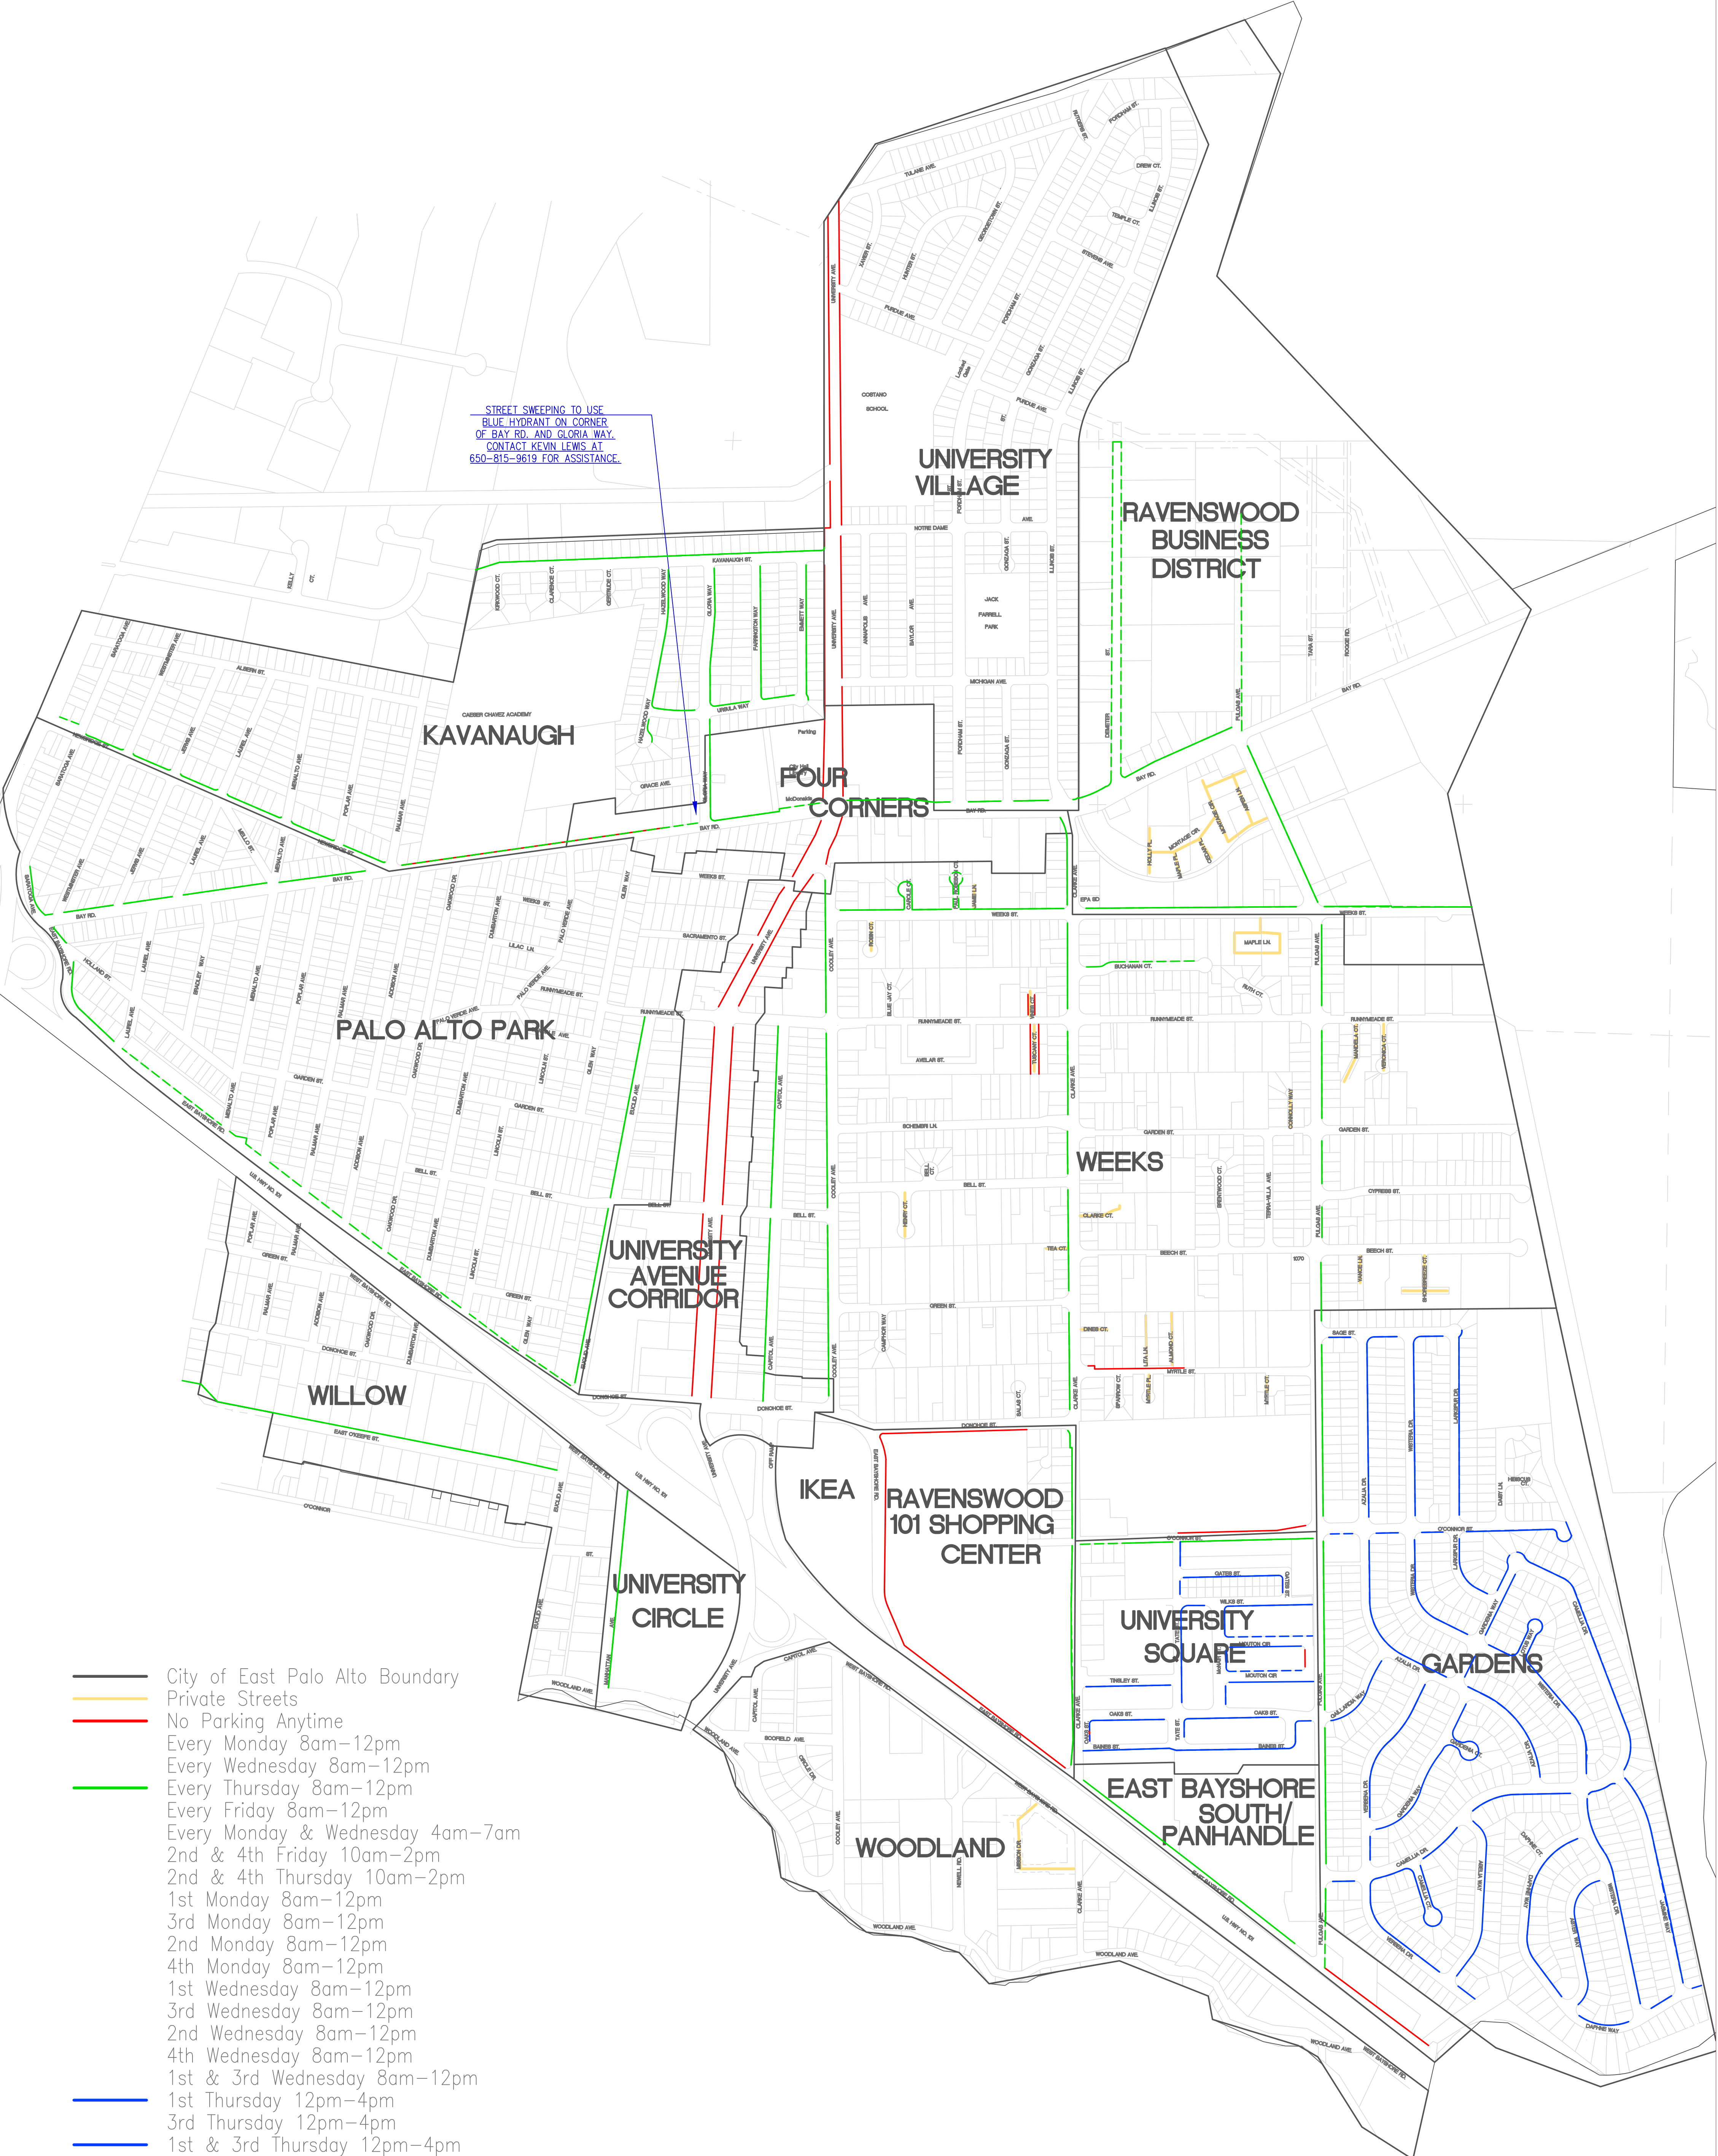

STREET SWEEPING TO USE BLUE HYDRANT ON CORNER OF BAY RD. AND GLORIA WAY. CONTACT KEVIN LEWIS AT 650-815-9619 FOR ASSISTANCE.

- City of East Palo Alto Boundary
- Private Streets
- No Parking Anytime
- Every Monday 8am–12pm
- Every Wednesday 8am–12pm
- Every Thursday 8am–12pm
- Every Friday 8am–12pm
- Every Monday & Wednesday 4am–7am
- 2nd & 4th Friday 10am–2pm
- 2nd & 4th Thursday 10am–2pm
- 1st Monday 8am–12pm
- 3rd Monday 8am–12pm
- 2nd Monday 8am–12pm
- 4th Monday 8am–12pm
- 1st Wednesday 8am–12pm
- 3rd Wednesday 8am–12pm
- 2nd Wednesday 8am–12pm
- 4th Wednesday 8am–12pm
- 1st & 3rd Wednesday 8am–12pm
- 1st Thursday 12pm–4pm
- 3rd Thursday 12pm–4pm
- 1st & 3rd Thursday 12pm–4pm
- 1st Thursday 8am–12pm
- 1st Friday 8am–12pm
- Dotted Line = Non-Enforceable
- Solid Line = Enforceable