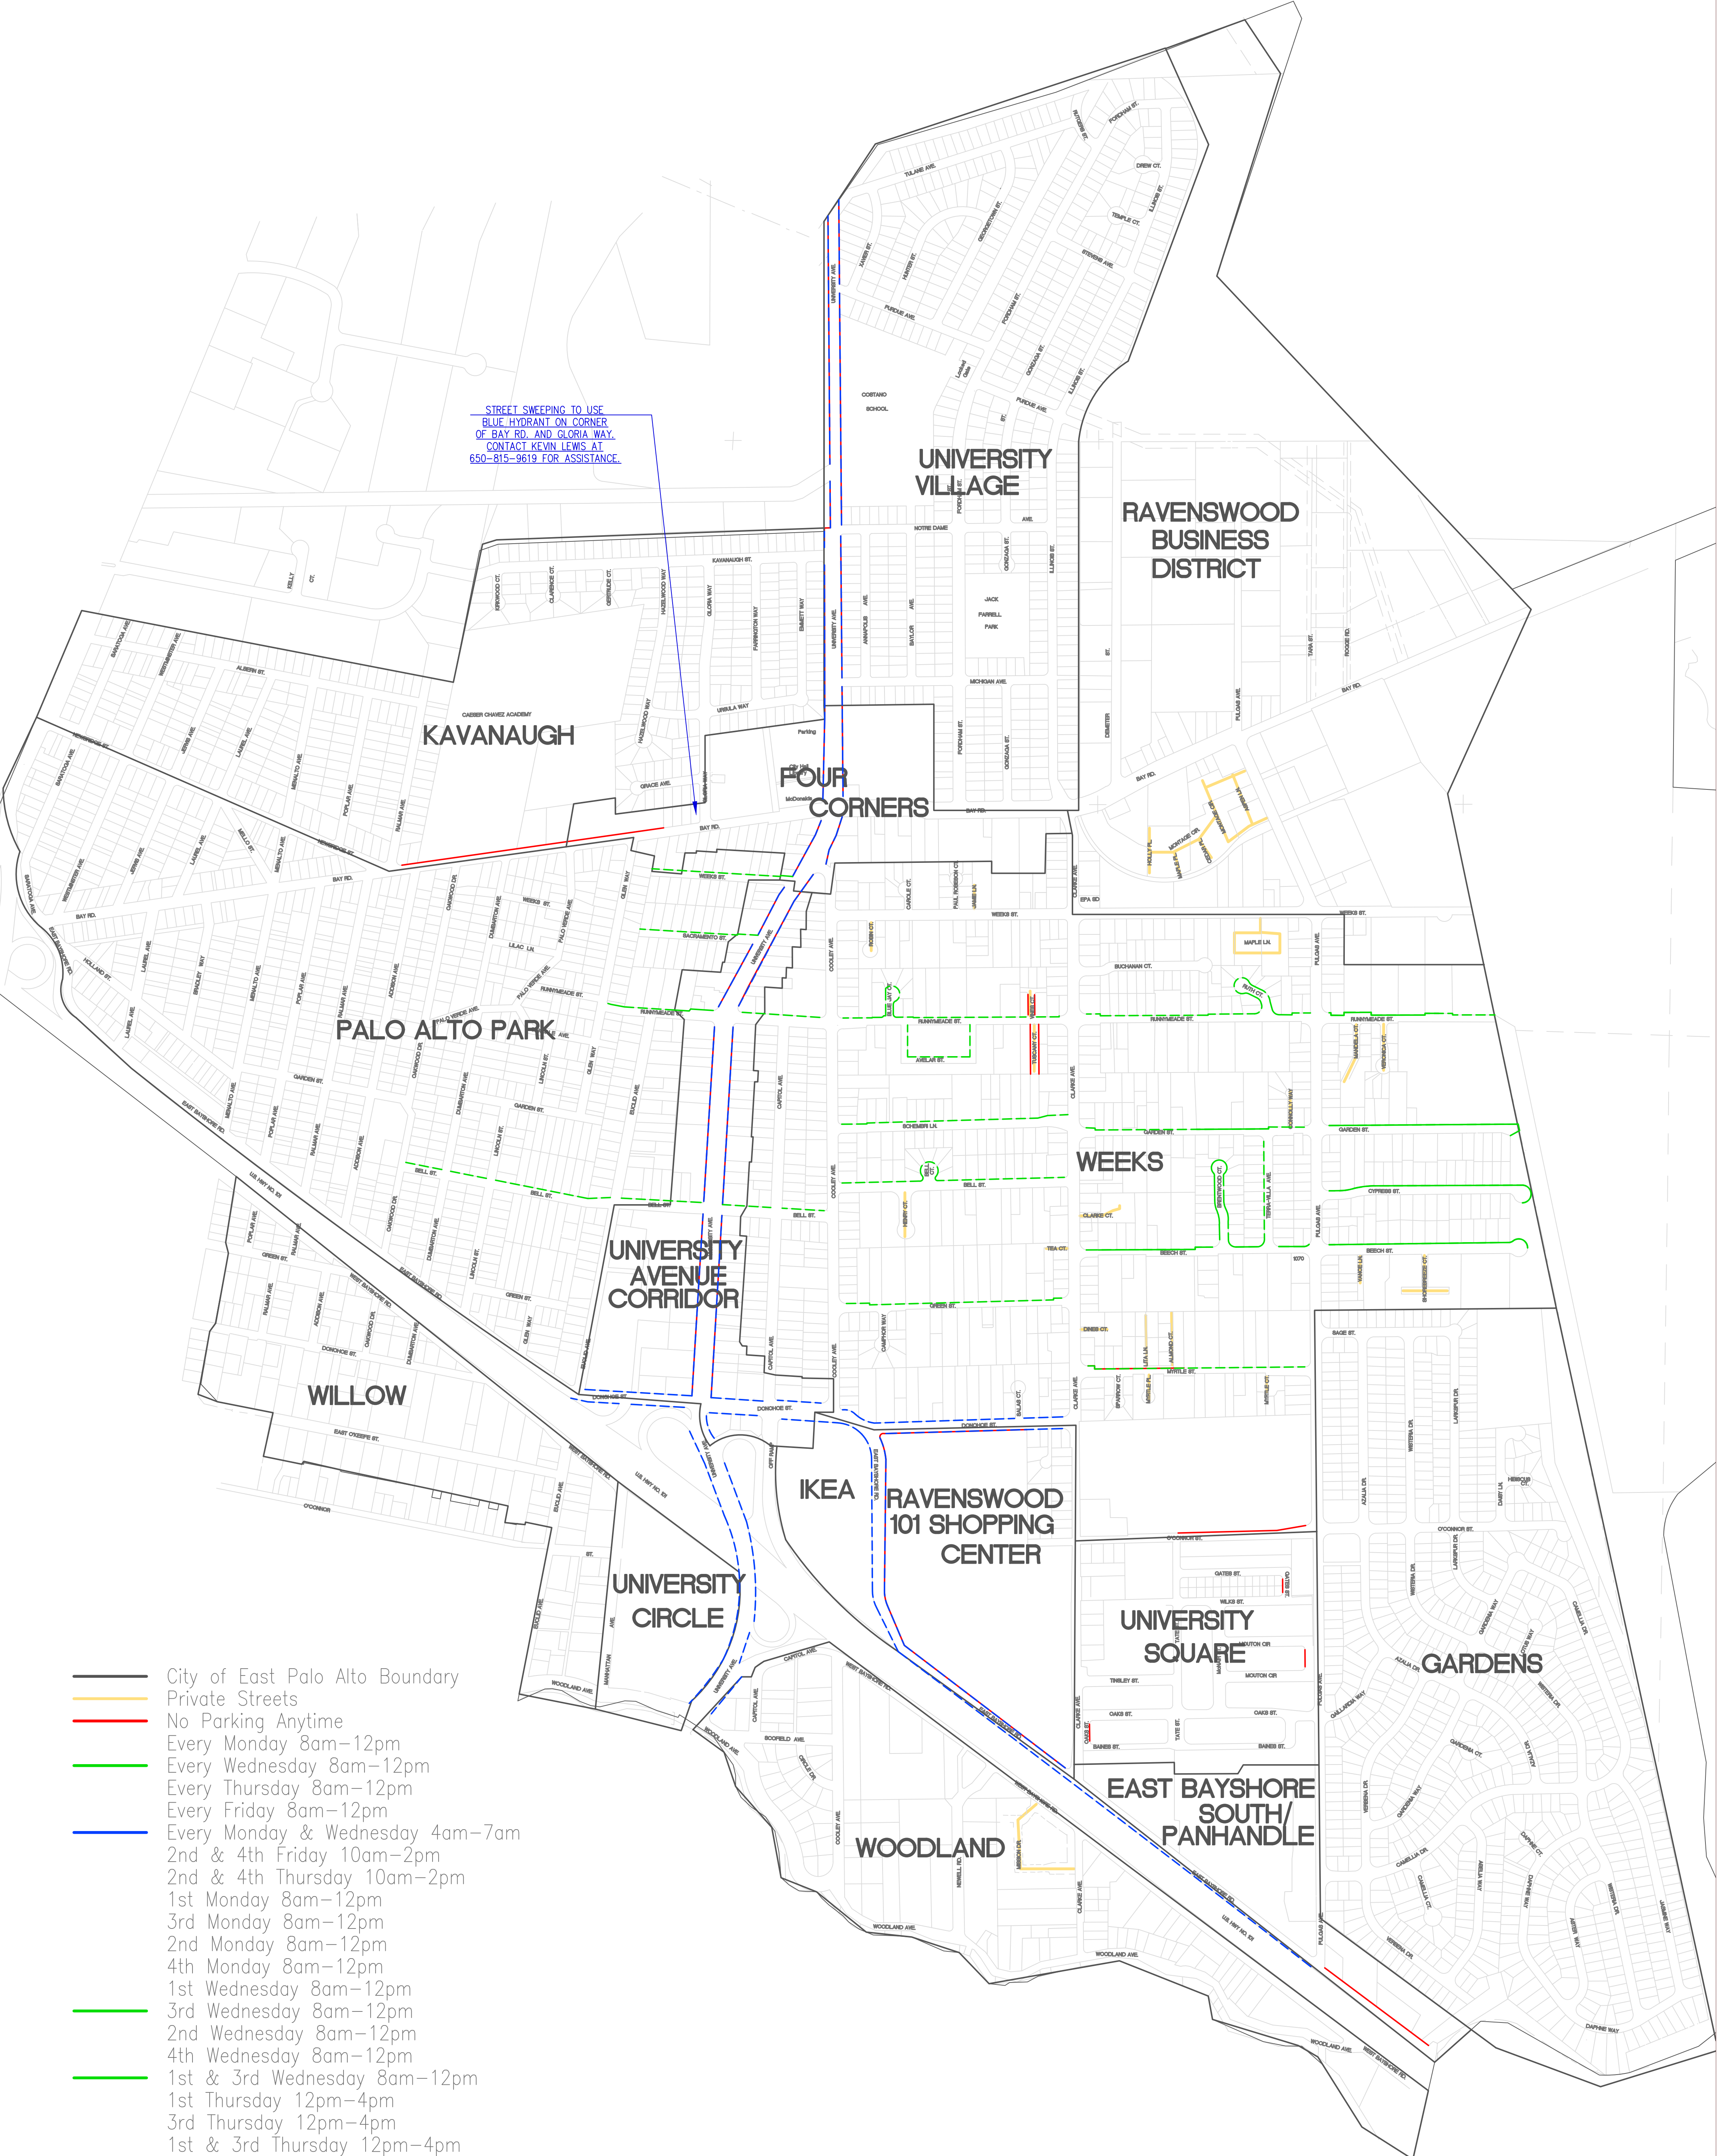

STREET SWEEPING TO USE BLUE HYDRANT ON CORNER OF BAY RD. AND GLORIA WAY. CONTACT KEVIN LEWIS AT 650-815-9619 FOR ASSISTANCE.

- City of East Palo Alto Boundary
- Private Streets
- No Parking Anytime
- Every Monday 8am-12pm
- Every Wednesday 8am-12pm
- Every Thursday 8am-12pm
- Every Friday 8am-12pm
- Every Monday & Wednesday 4am-7am
- 2nd & 4th Friday 10am-2pm
- 2nd & 4th Thursday 10am-2pm
- 1st Monday 8am-12pm
- 3rd Monday 8am-12pm
- 2nd Monday 8am-12pm
- 4th Monday 8am-12pm
- 1st Wednesday 8am-12pm
- 3rd Wednesday 8am-12pm
- 2nd Wednesday 8am-12pm
- 4th Wednesday 8am-12pm
- 1st & 3rd Wednesday 8am-12pm
- 1st Thursday 12pm-4pm
- 3rd Thursday 12pm-4pm
- 1st & 3rd Thursday 12pm-4pm
- 1st Thursday 8am-12pm
- 1st Friday 8am-12pm
- Dotted Line = Non-Enforceable
- Solid Line = Enforceable

NO.	REVISIONS	DATE