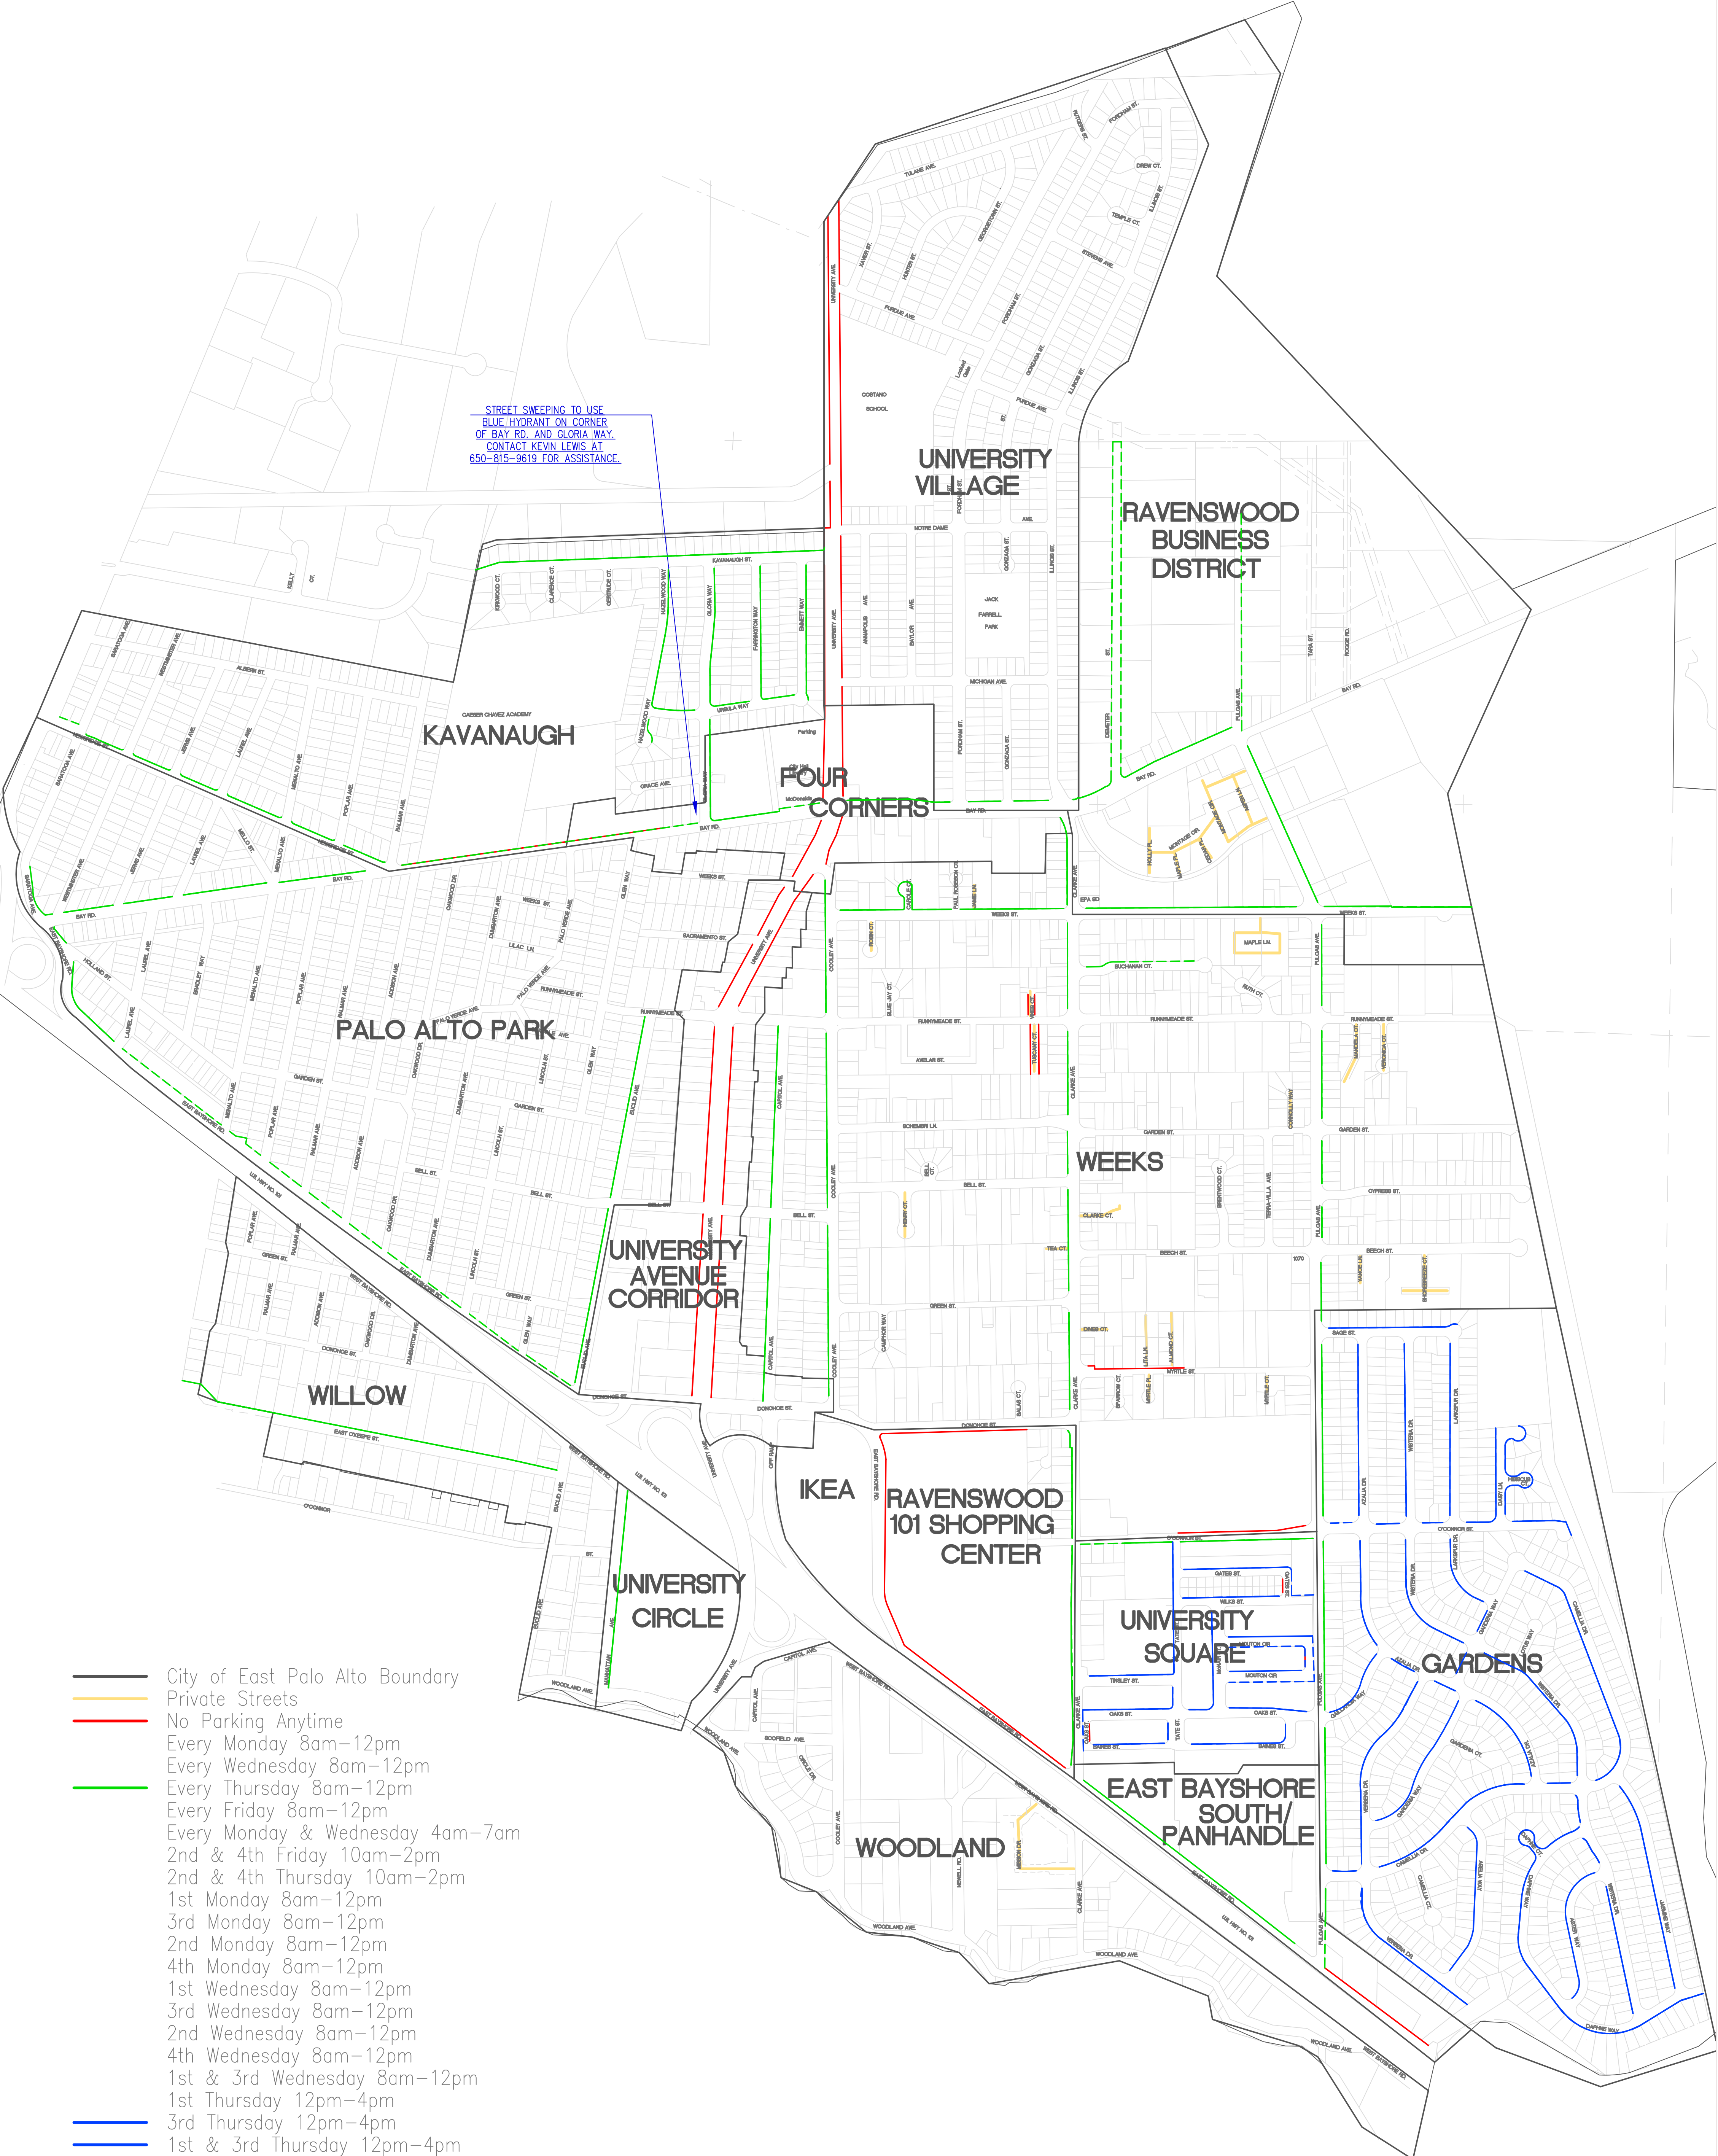

STREET SWEEPING TO USE
BLUE HYDRANT ON CORNER
OF BAY RD. AND GLORIA WAY.
CONTACT KEVIN LEWIS AT
650-815-9619 FOR ASSISTANCE.

- City of East Palo Alto Boundary
- Private Streets
- No Parking Anytime
  Every Monday 8am-12pm
  Every Wednesday 8am-12pm
  Every Thursday 8am-12pm
  Every Friday 8am-12pm
- Every Monday & Wednesday 4am-7am
  2nd & 4th Friday 10am-2pm
  2nd & 4th Thursday 10am-2pm
  1st Monday 8am-12pm
  3rd Monday 8am-12pm
  2nd Monday 8am-12pm
  4th Monday 8am-12pm
  1st Wednesday 8am-12pm
  3rd Wednesday 8am-12pm
  2nd Wednesday 8am-12pm
  4th Wednesday 8am-12pm
  1st & 3rd Wednesday 8am-12pm
  1st Thursday 12pm-4pm
  3rd Thursday 12pm-4pm
  1st & 3rd Thursday 12pm-4pm
  1st Thursday 8am-12pm
  1st Friday 8m-12pm
- Dotted Line = Non-Enforceable
- Solid Line = Enforceable