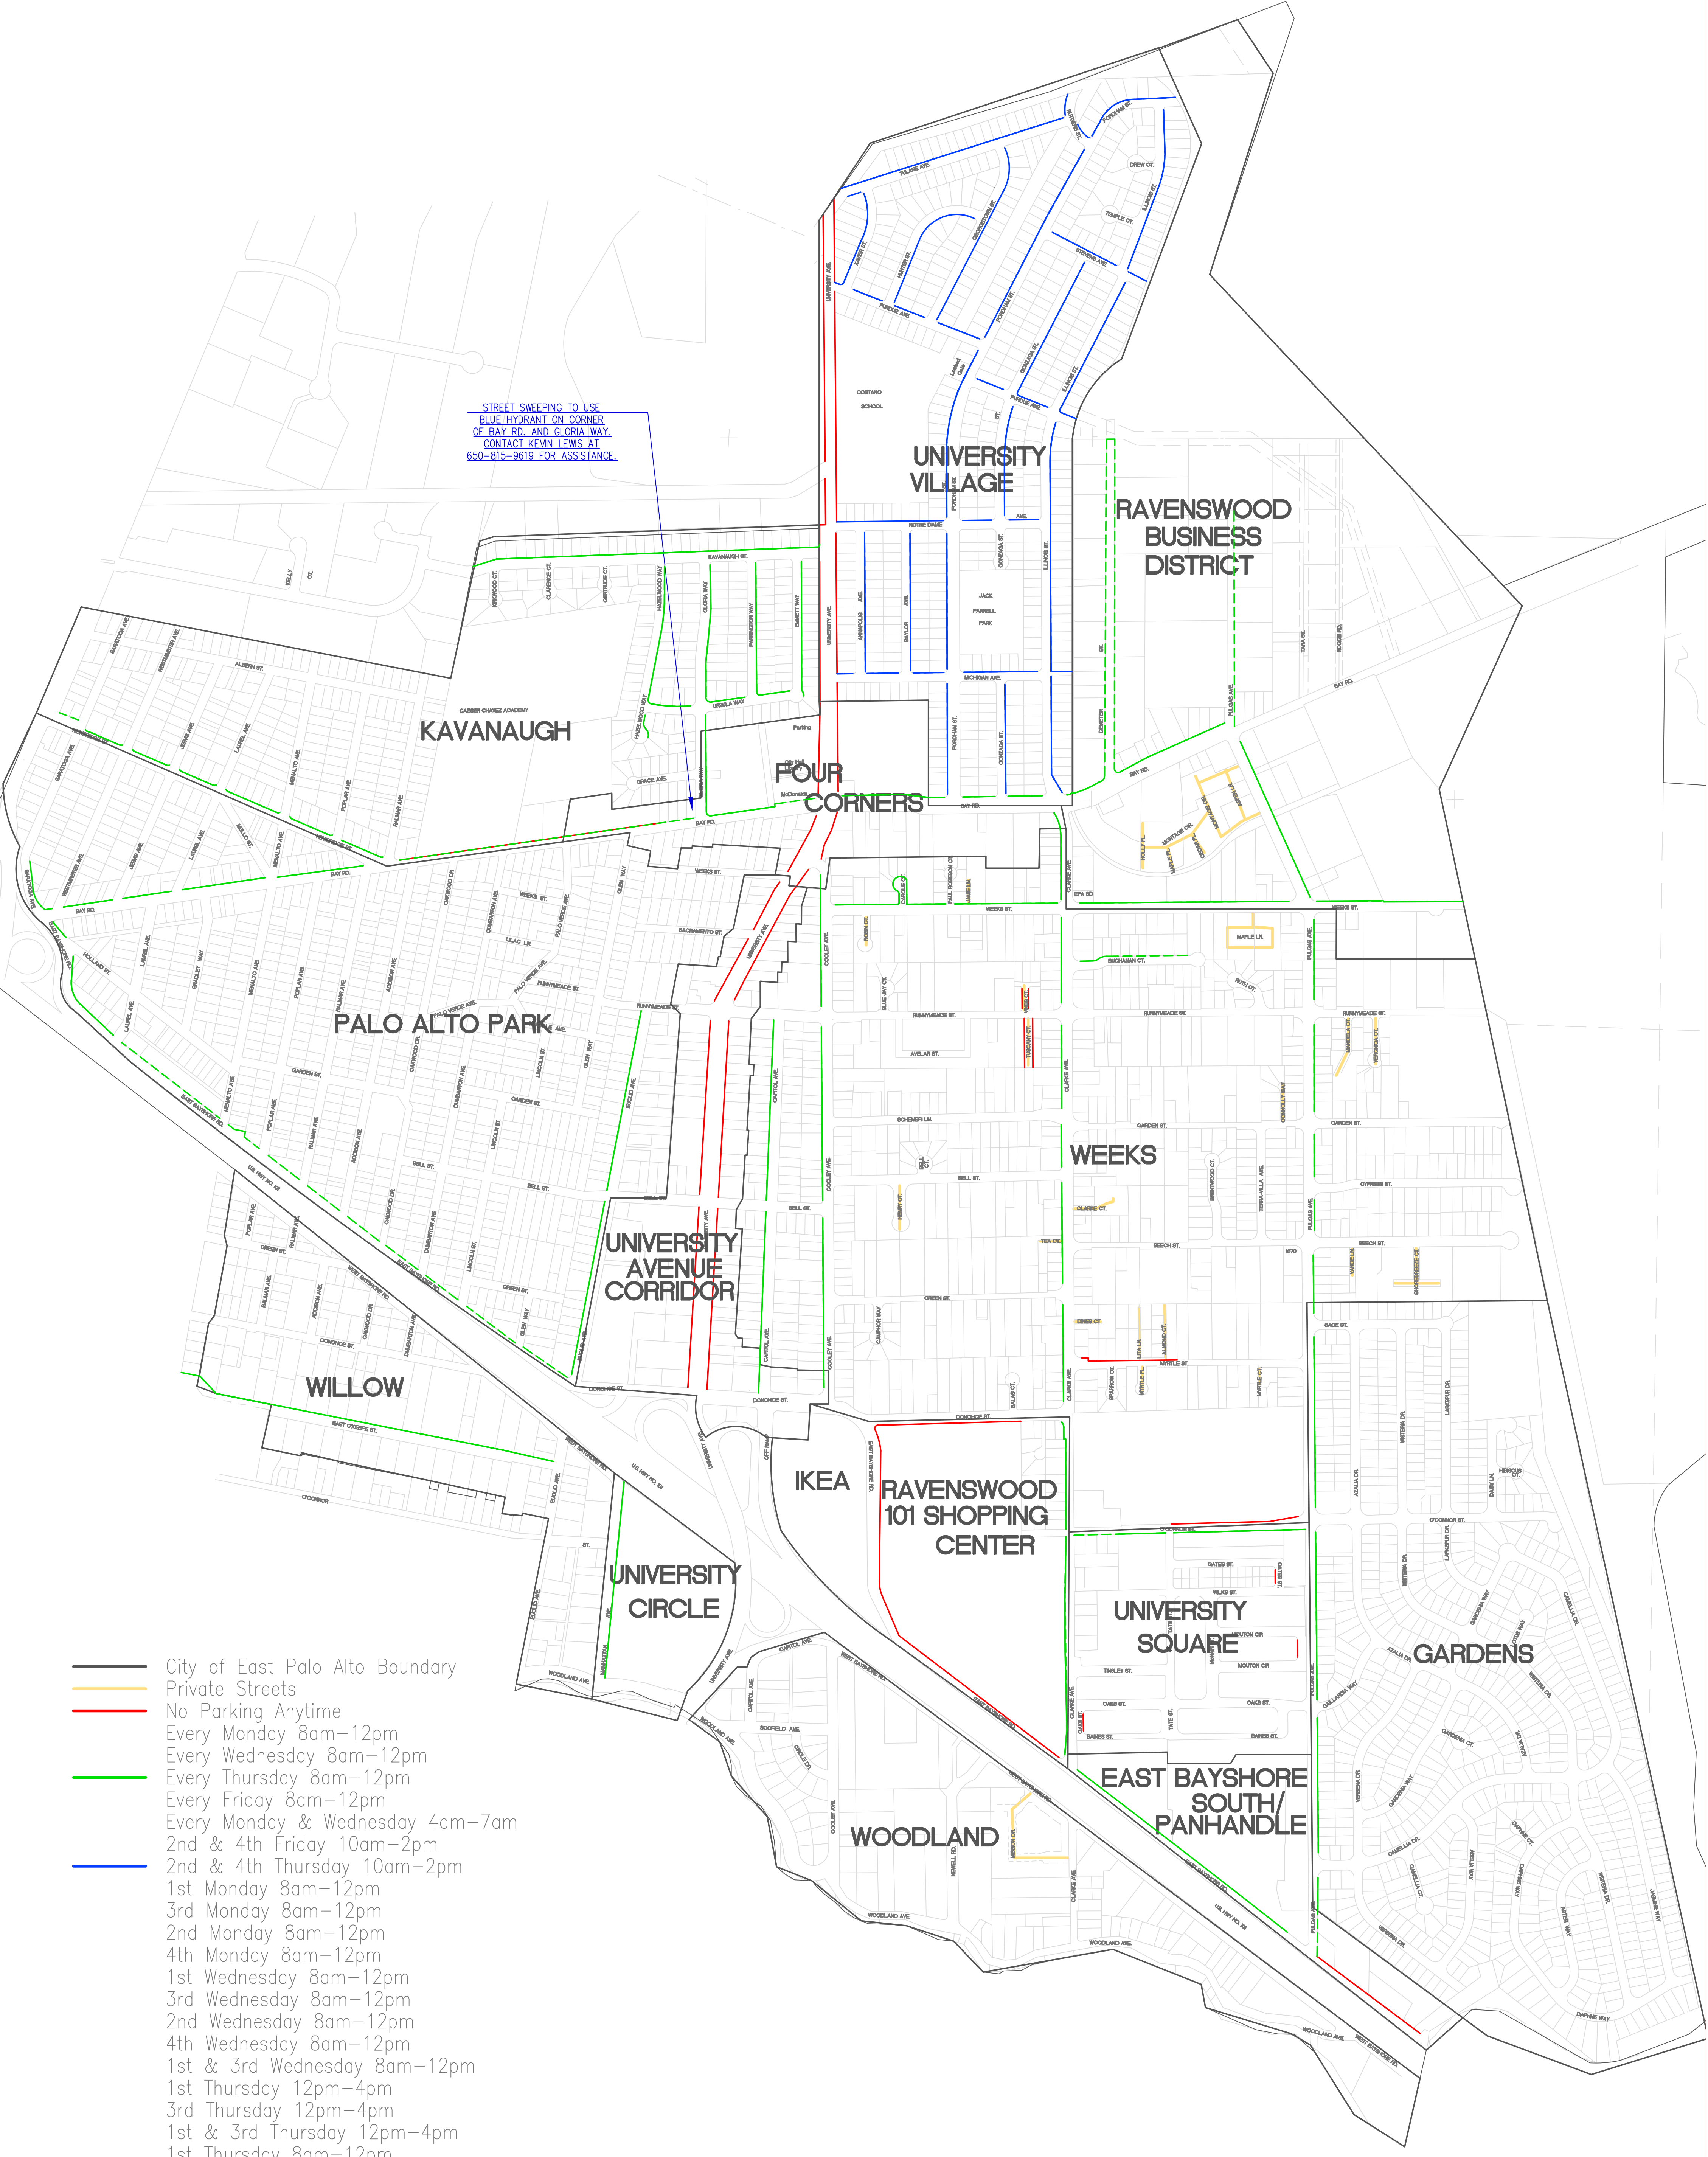

STREET SWEEPING TO USE BLUE HYDRANT ON CORNER OF BAY RD. AND GLORIA WAY. CONTACT KEVIN LEWIS AT 650-815-9619 FOR ASSISTANCE.

- City of East Palo Alto Boundary
- Private Streets
- No Parking Anytime
- Every Monday 8am–12pm
- Every Wednesday 8am–12pm
- Every Thursday 8am–12pm
- Every Friday 8am–12pm
- Every Monday & Wednesday 4am–7am
- 2nd & 4th Friday 10am–2pm
- 2nd & 4th Thursday 10am–2pm
- 1st Monday 8am–12pm
- 3rd Monday 8am–12pm
- 2nd Monday 8am–12pm
- 4th Monday 8am–12pm
- 1st Wednesday 8am–12pm
- 3rd Wednesday 8am–12pm
- 2nd Wednesday 8am–12pm
- 4th Wednesday 8am–12pm
- 1st & 3rd Wednesday 8am–12pm
- 1st Thursday 12pm–4pm
- 3rd Thursday 12pm–4pm
- 1st & 3rd Thursday 12pm–4pm
- 1st Thursday 8am–12pm
- 1st Friday 8m–12pm
- Dotted Line = Non-Enforceable
- Solid Line = Enforceable