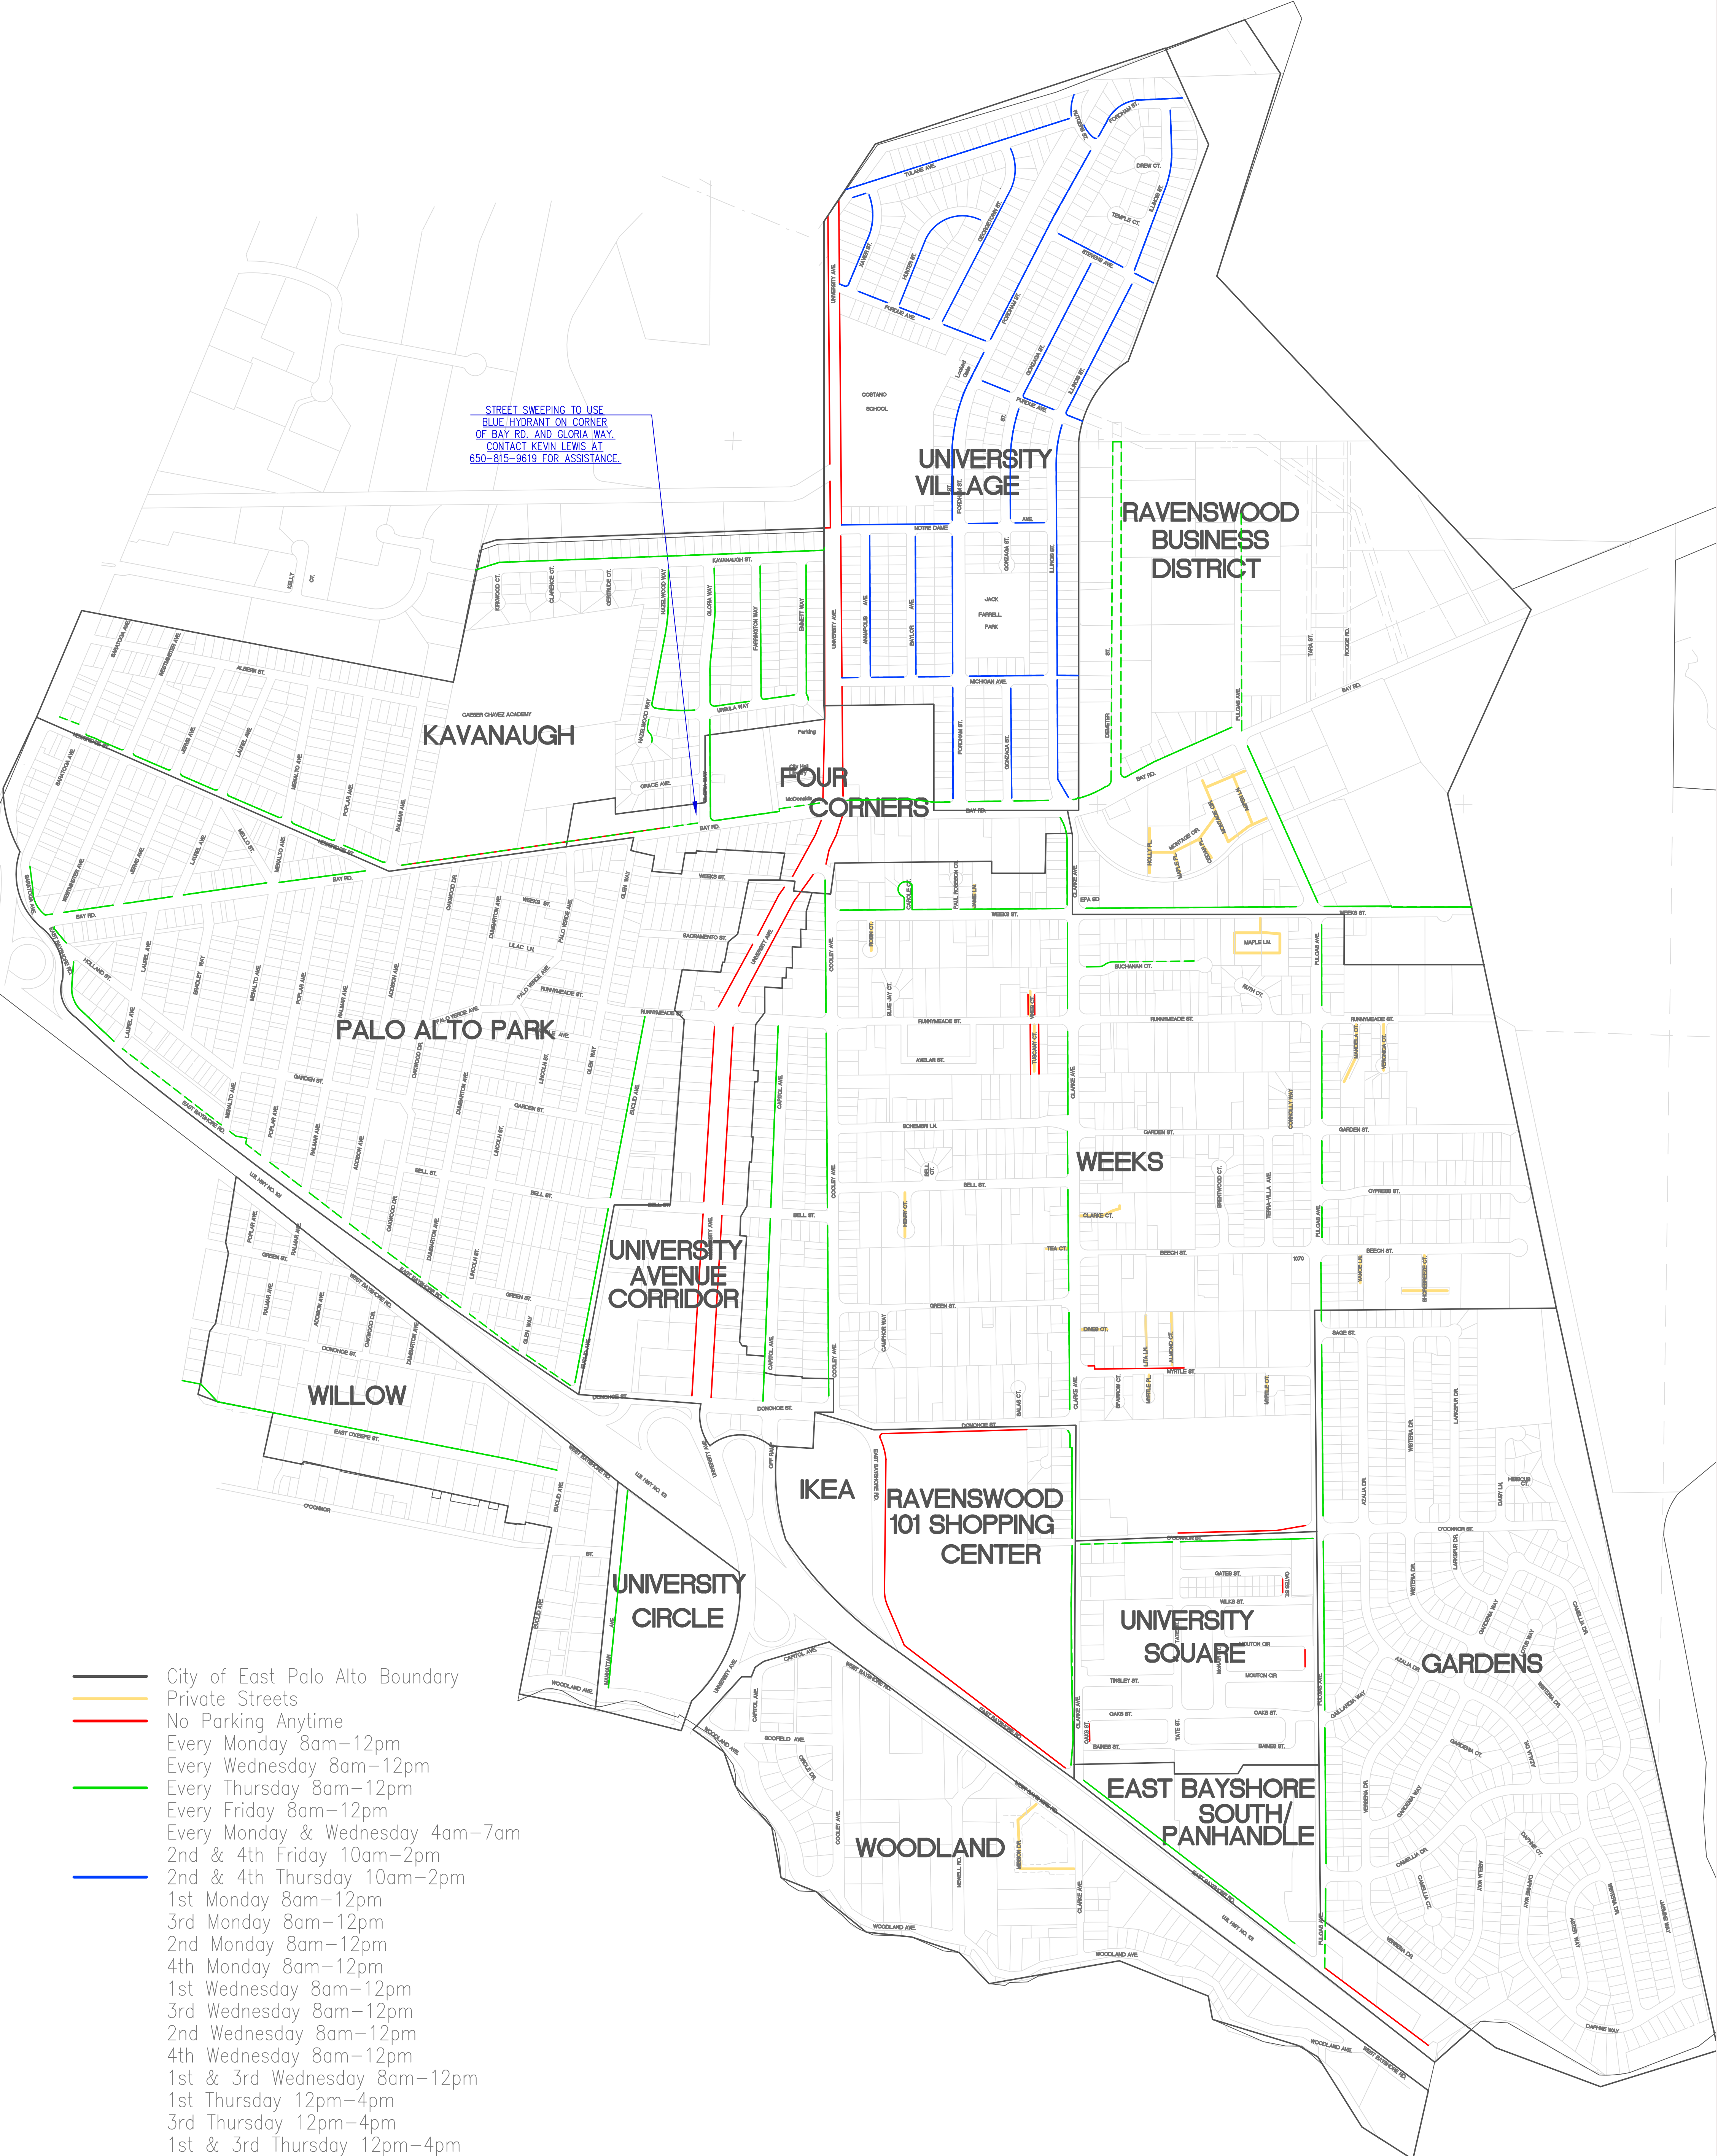

STREET SWEEPING TO USE BLUE HYDRANT ON CORNER OF BAY RD. AND GLORIA WAY. CONTACT KEVIN LEWIS AT 650-815-9619 FOR ASSISTANCE.

- City of East Palo Alto Boundary
- Private Streets
- No Parking Anytime
- Every Monday 8am–12pm
- Every Wednesday 8am–12pm
- Every Thursday 8am–12pm
- Every Friday 8am–12pm
- Every Monday & Wednesday 4am–7am
- 2nd & 4th Friday 10am–2pm
- 2nd & 4th Thursday 10am–2pm
- 1st Monday 8am–12pm
- 3rd Monday 8am–12pm
- 2nd Monday 8am–12pm
- 4th Monday 8am–12pm
- 1st Wednesday 8am–12pm
- 3rd Wednesday 8am–12pm
- 2nd Wednesday 8am–12pm
- 4th Wednesday 8am–12pm
- 1st & 3rd Wednesday 8am–12pm
- 1st Thursday 12pm–4pm
- 3rd Thursday 12pm–4pm
- 1st & 3rd Thursday 12pm–4pm
- 1st Thursday 8am–12pm
- 1st Friday 8am–12pm
- Dotted Line = Non-Enforceable
- Solid Line = Enforceable