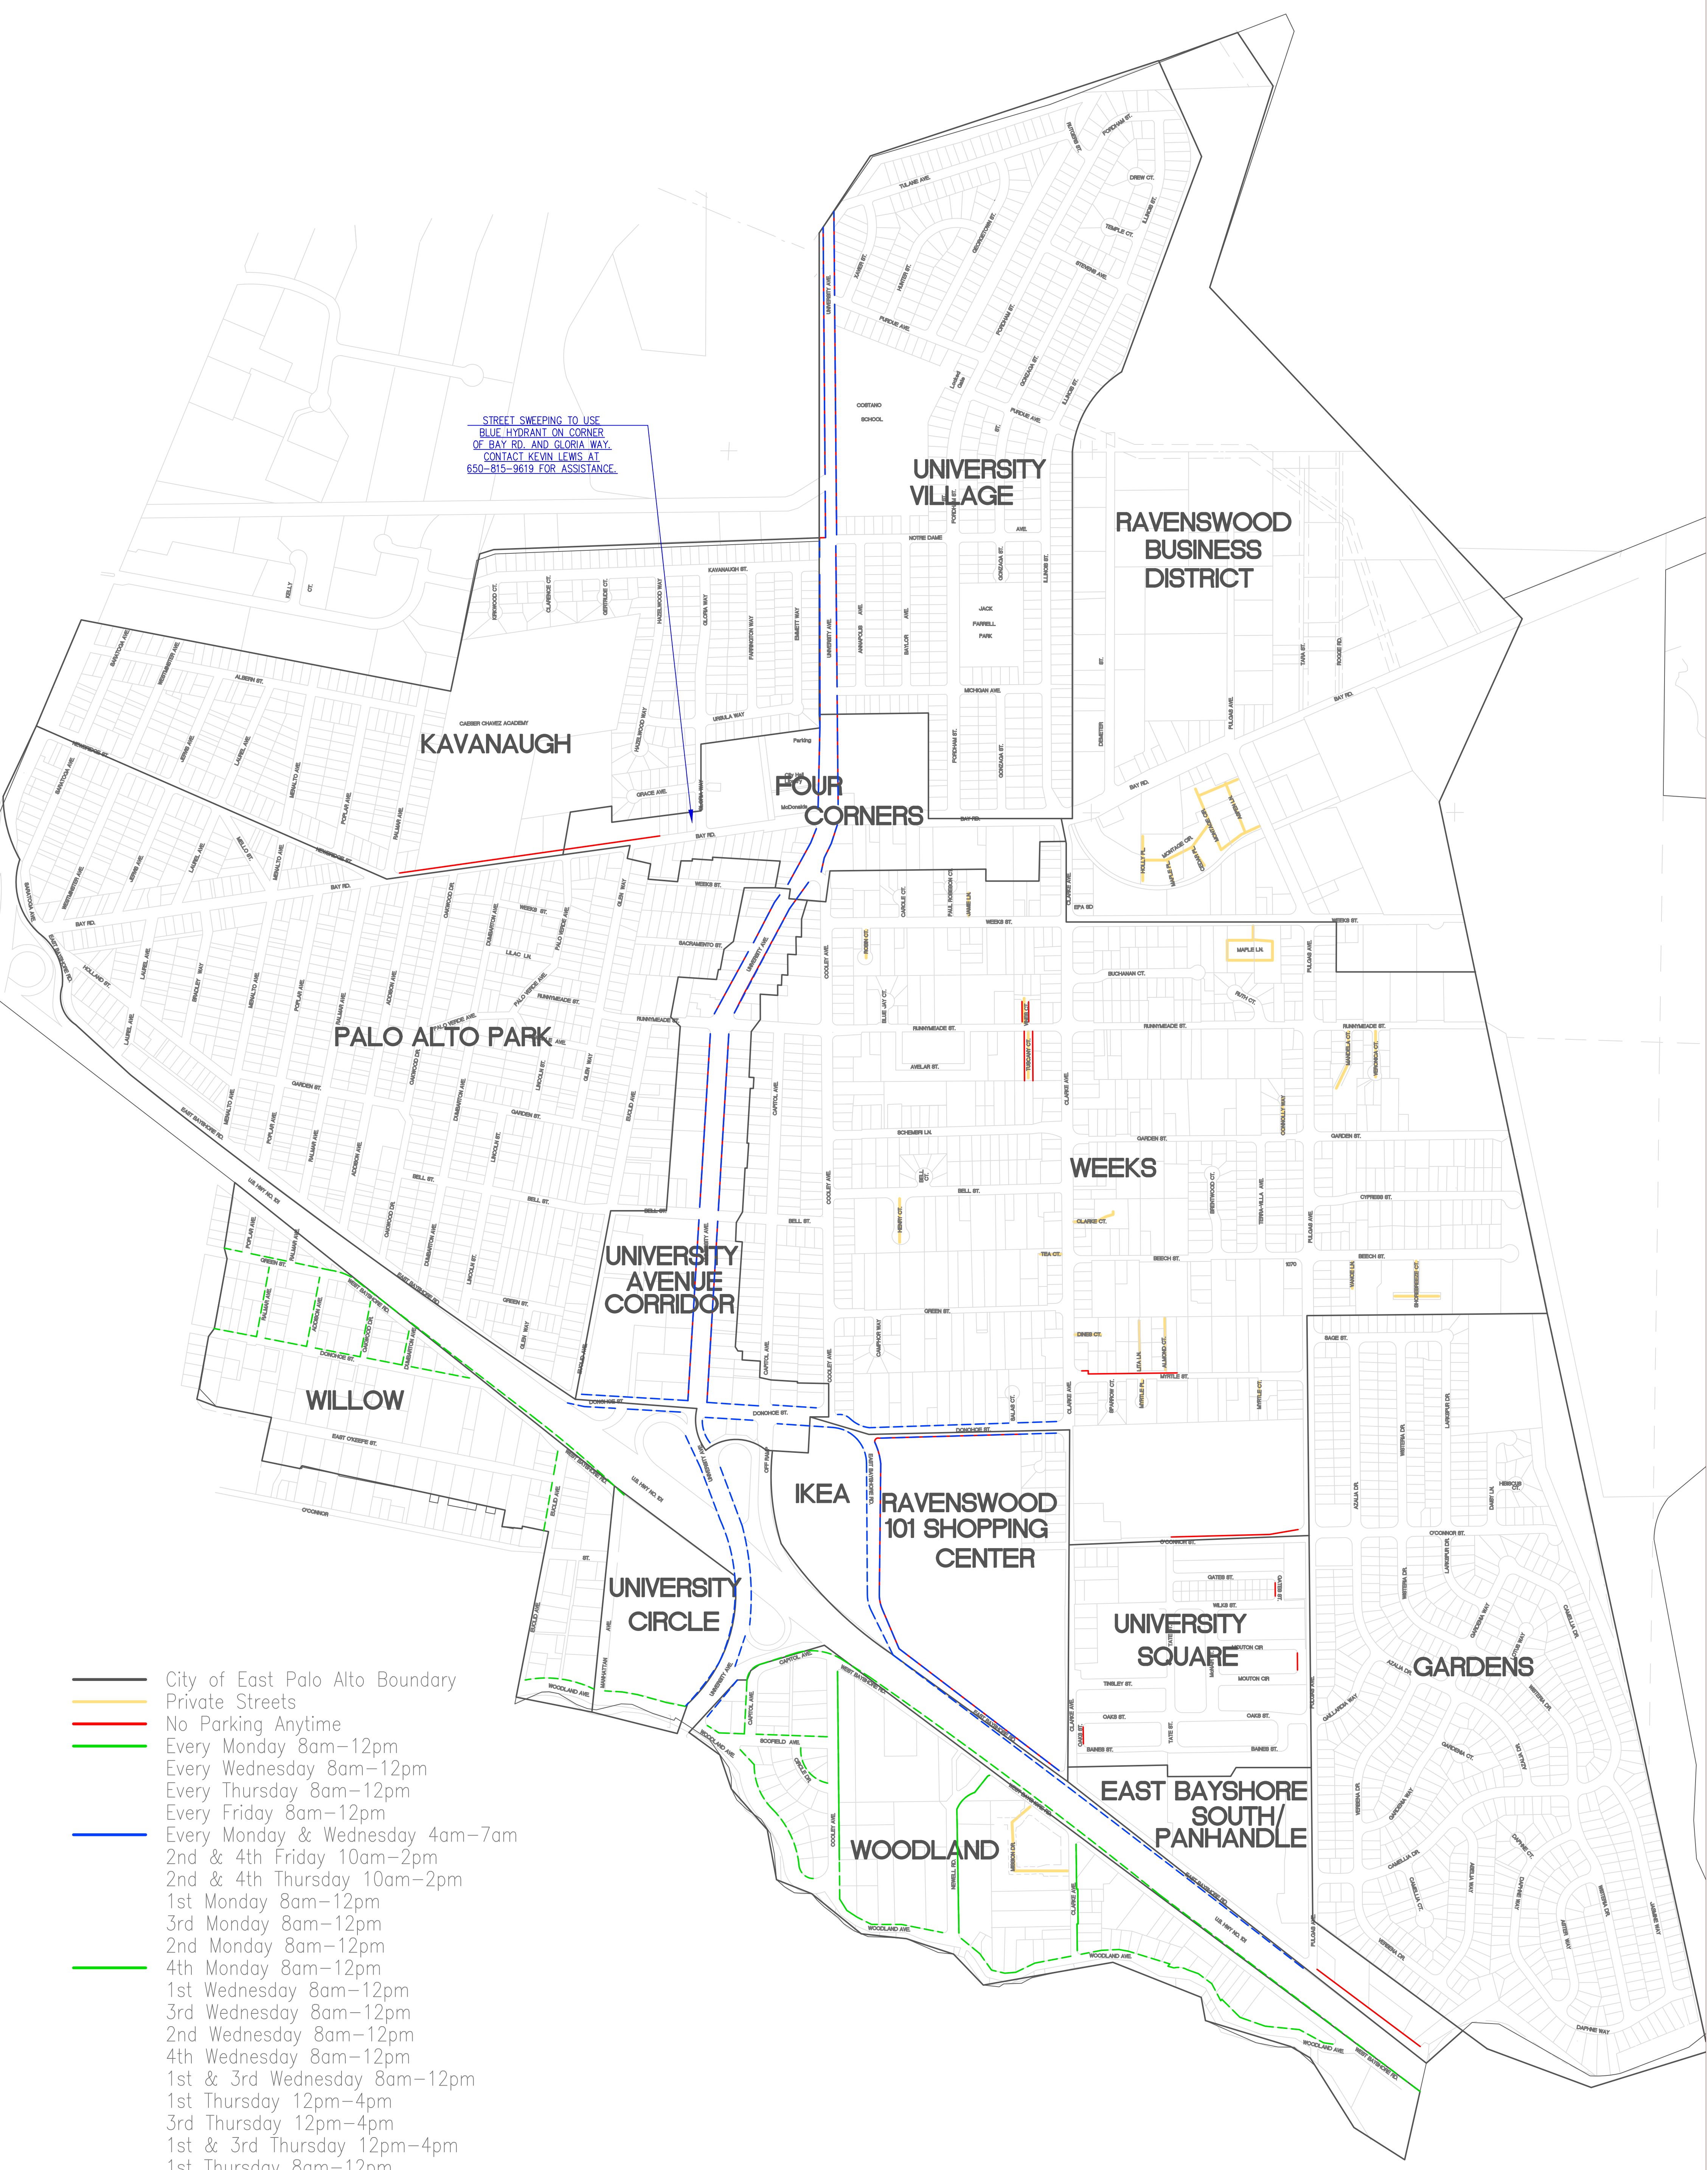

STREET SWEEPING TO USE
BLUE HYDRANT ON CORNER
OF BAY RD. AND GLORIA WAY.
CONTACT KEVIN LEWIS AT
650-815-9619 FOR ASSISTANCE.

- City of East Palo Alto Boundary
- Private Streets
- No Parking Anytime
- Every Monday 8am–12pm
- Every Wednesday 8am–12pm
- Every Thursday 8am–12pm
- Every Friday 8am–12pm
- Every Monday & Wednesday 4am–7am
- 2nd & 4th Friday 10am–2pm
- 2nd & 4th Thursday 10am–2pm
- 1st Monday 8am–12pm
- 3rd Monday 8am–12pm
- 2nd Monday 8am–12pm
- 4th Monday 8am–12pm
- 1st Wednesday 8am–12pm
- 3rd Wednesday 8am–12pm
- 2nd Wednesday 8am–12pm
- 4th Wednesday 8am–12pm
- 1st & 3rd Wednesday 8am–12pm
- 1st Thursday 12pm–4pm
- 3rd Thursday 12pm–4pm
- 1st & 3rd Thursday 12pm–4pm
- 1st Thursday 8am–12pm
- 1st Friday 8m–12pm
- Dotted Line = Non-Enforceable
- Solid Line = Enforceable