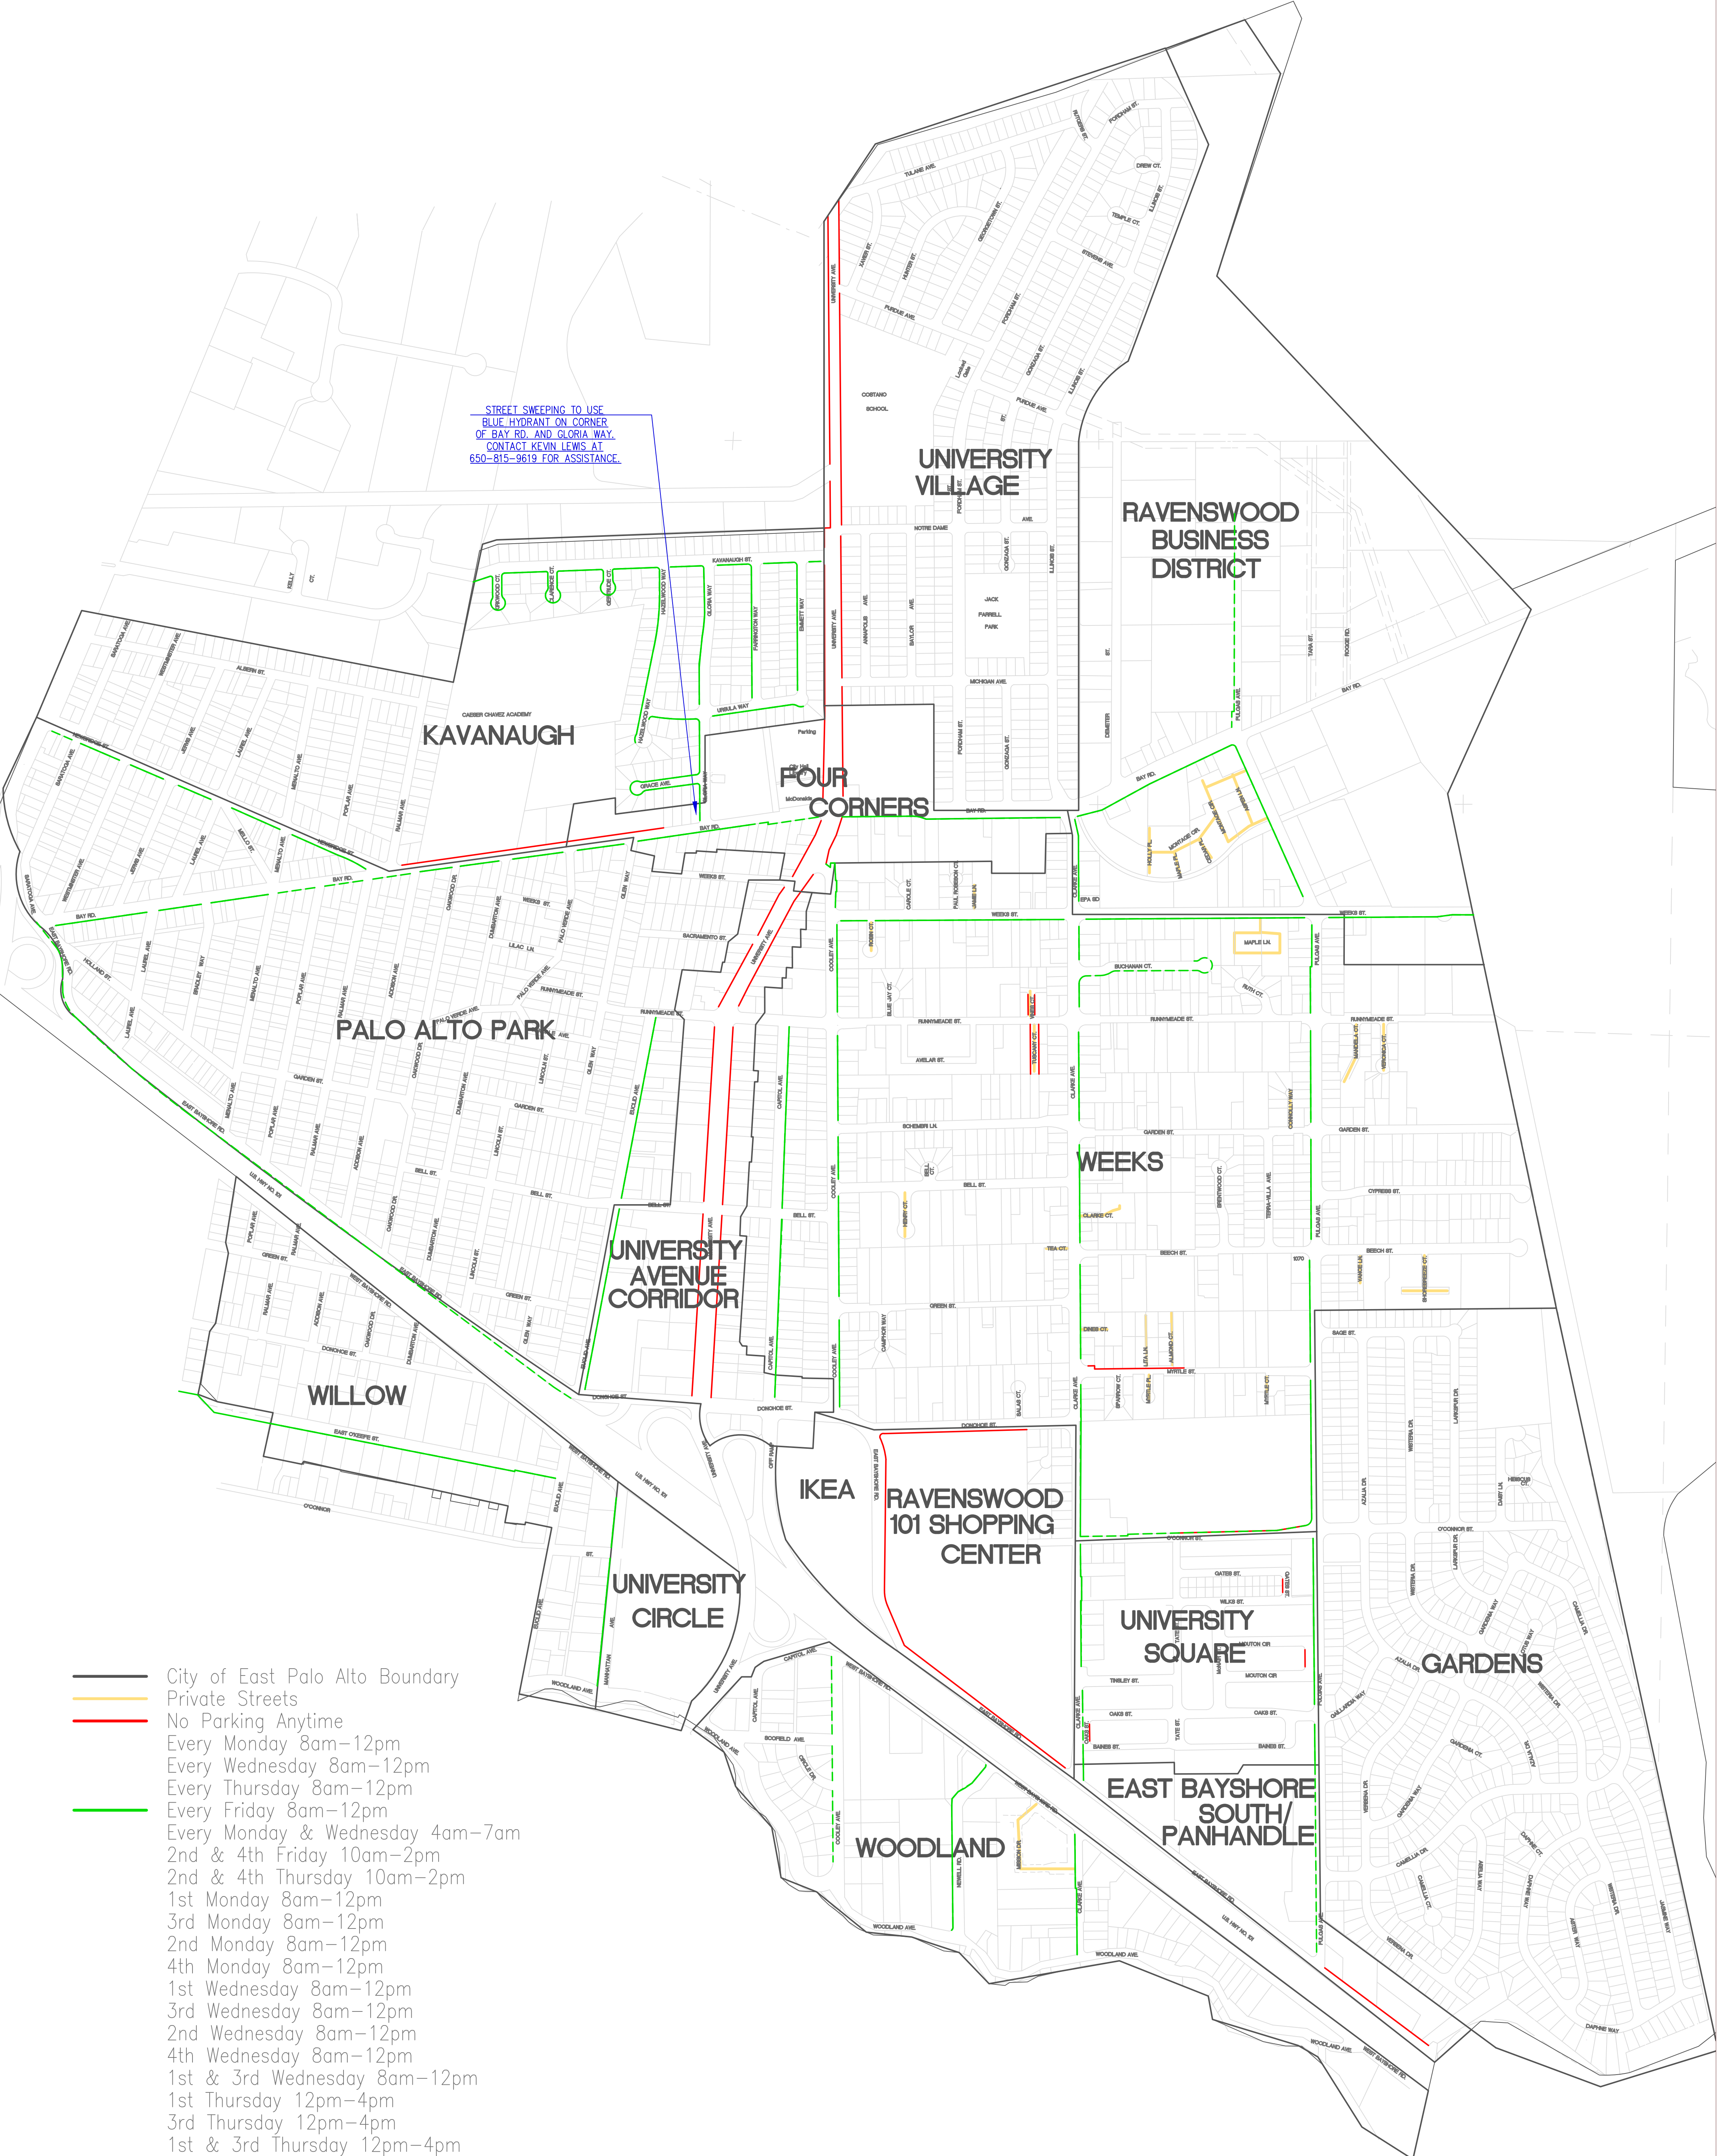

STREET SWEEPING TO USE BLUE HYDRANT ON CORNER OF BAY RD. AND GLORIA WAY. CONTACT KEVIN LEWIS AT 650-815-9619 FOR ASSISTANCE.

- City of East Palo Alto Boundary
- Private Streets
- No Parking Anytime
- Every Monday 8am–12pm
- Every Wednesday 8am–12pm
- Every Thursday 8am–12pm
- Every Friday 8am–12pm
- Every Monday & Wednesday 4am–7am
- 2nd & 4th Friday 10am–2pm
- 2nd & 4th Thursday 10am–2pm
- 1st Monday 8am–12pm
- 3rd Monday 8am–12pm
- 2nd Monday 8am–12pm
- 4th Monday 8am–12pm
- 1st Wednesday 8am–12pm
- 3rd Wednesday 8am–12pm
- 2nd Wednesday 8am–12pm
- 4th Wednesday 8am–12pm
- 1st & 3rd Wednesday 8am–12pm
- 1st Thursday 12pm–4pm
- 3rd Thursday 12pm–4pm
- 1st & 3rd Thursday 12pm–4pm
- 1st Thursday 8am–12pm
- 1st Friday 8m–12pm
- Dotted Line = Non-Enforceable
- Solid Line = Enforceable