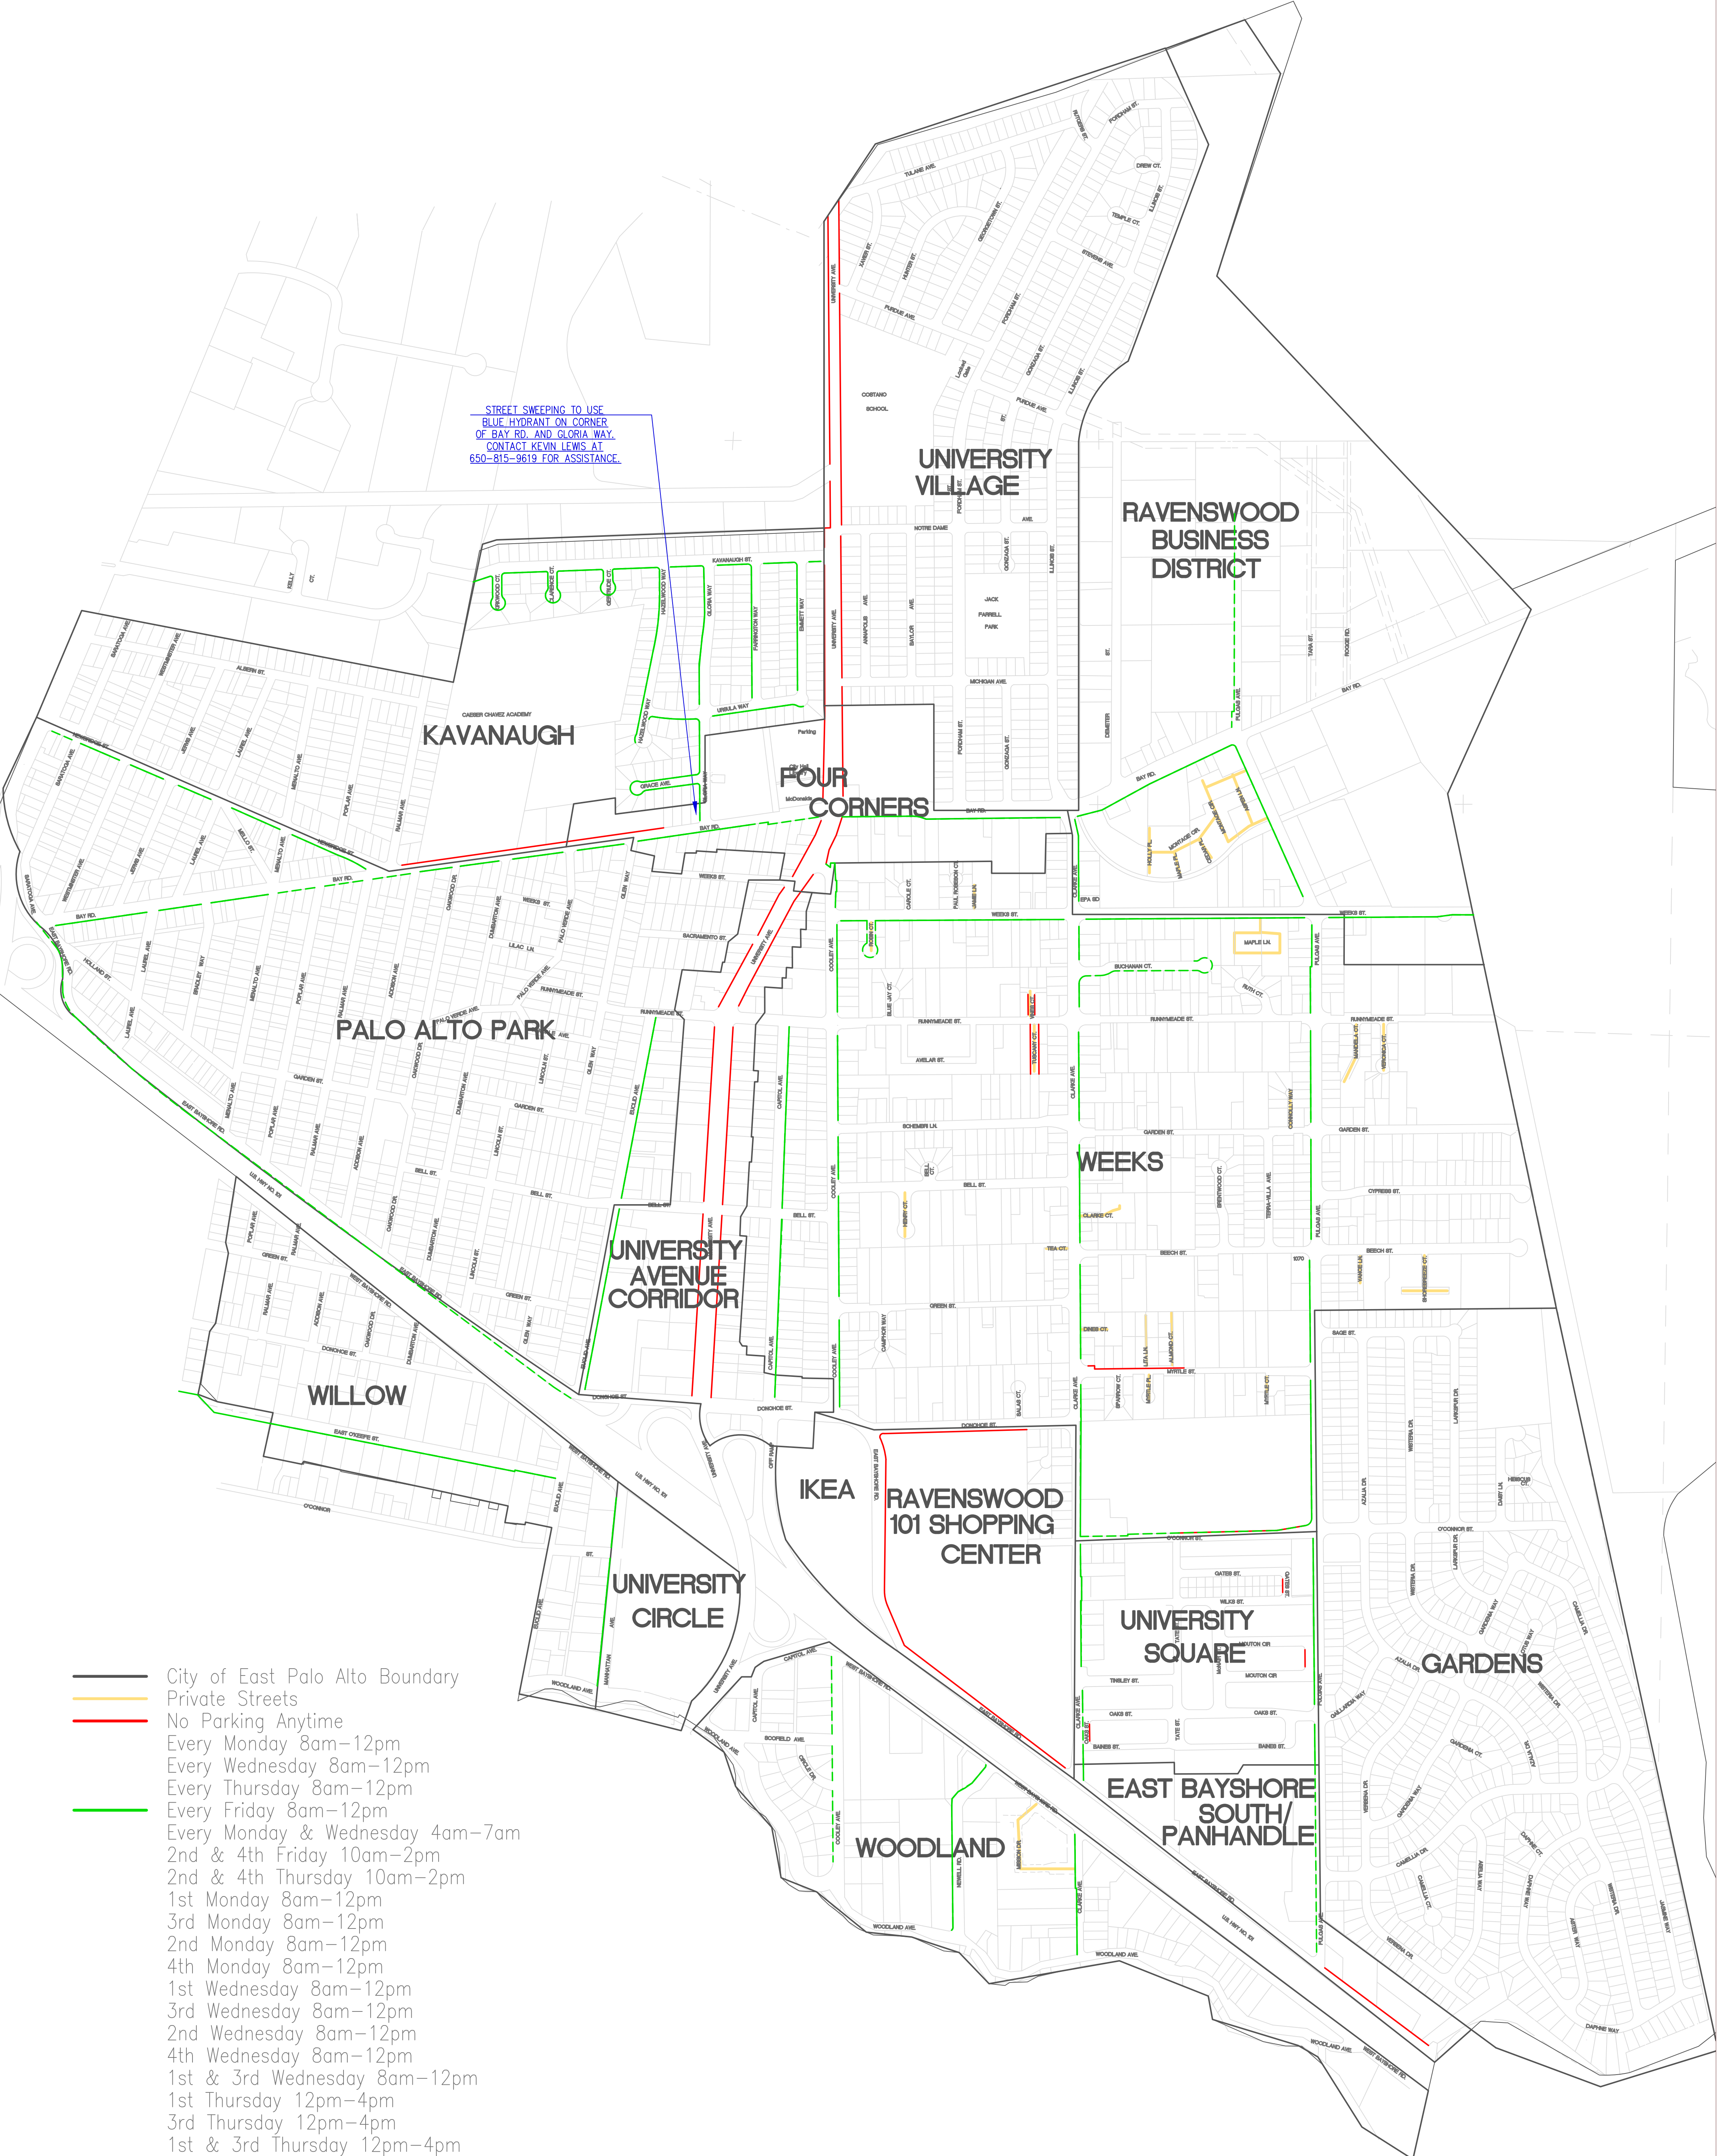

STREET SWEEPING TO USE BLUE HYDRANT ON CORNER OF BAY RD. AND GLORIA WAY. CONTACT KEVIN LEWIS AT 650-815-9619 FOR ASSISTANCE.

- City of East Palo Alto Boundary
- Private Streets
- No Parking Anytime
  - Every Monday 8am-12pm
  - Every Wednesday 8am-12pm
  - Every Thursday 8am-12pm
- Every Friday 8am-12pm
  - Every Monday & Wednesday 4am-7am
  - 2nd & 4th Friday 10am-2pm
  - 2nd & 4th Thursday 10am-2pm
  - 1st Monday 8am-12pm
  - 3rd Monday 8am-12pm
  - 2nd Monday 8am-12pm
  - 4th Monday 8am-12pm
  - 1st Wednesday 8am-12pm
  - 3rd Wednesday 8am-12pm
  - 2nd Wednesday 8am-12pm
  - 4th Wednesday 8am-12pm
  - 1st & 3rd Wednesday 8am-12pm
  - 1st Thursday 12pm-4pm
  - 3rd Thursday 12pm-4pm
  - 1st & 3rd Thursday 12pm-4pm
  - 1st Thursday 8am-12pm
  - 1st Friday 8m-12pm
- Dotted Line = Non-Enforceable
- Solid Line = Enforceable

NO.	REVISIONS	DATE