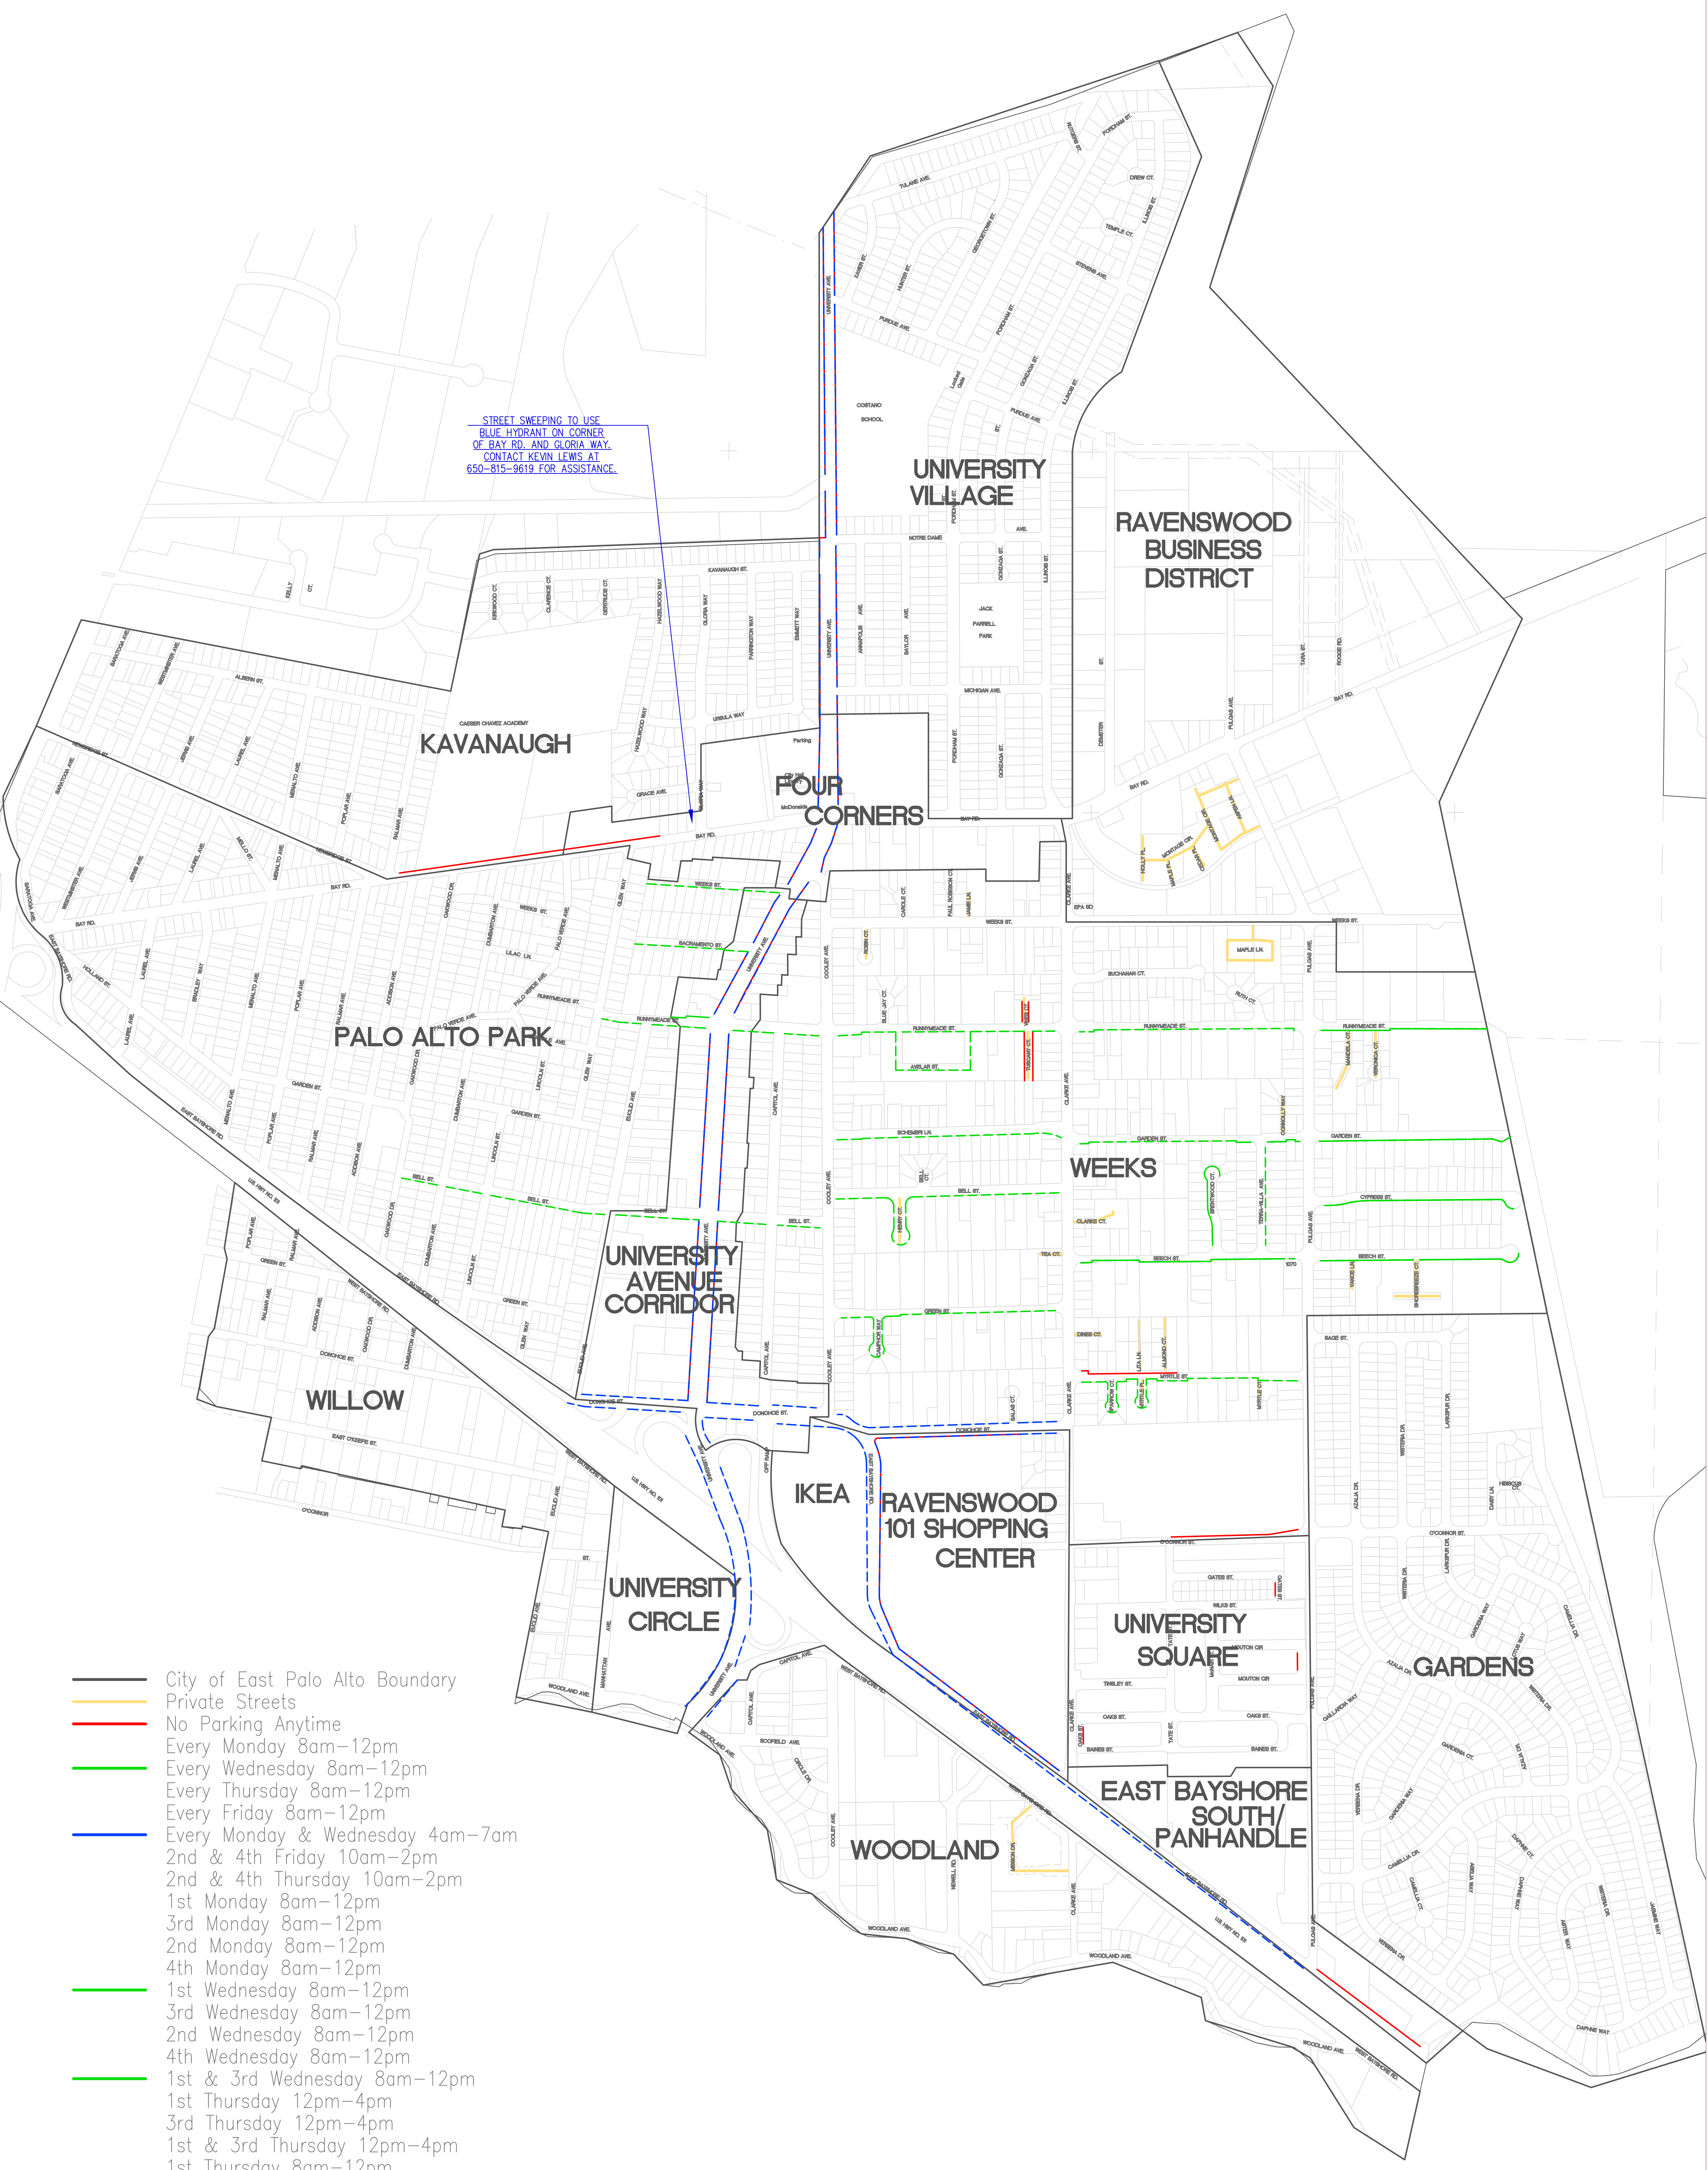

STREET SWEEPING TO USE
BLUE HYDRANT ON CORNER
OF BAY RD. AND GLORIA WAY.
CONTACT KEVIN LEWIS AT
650-815-9619 FOR ASSISTANCE.

- City of East Palo Alto Boundary
- Private Streets
- No Parking Anytime
- Every Monday 8am–12pm
- Every Wednesday 8am–12pm
- Every Thursday 8am–12pm
- Every Friday 8am–12pm
- Every Monday & Wednesday 4am–7am
- 2nd & 4th Friday 10am–2pm
- 2nd & 4th Thursday 10am–2pm
- 1st Monday 8am–12pm
- 3rd Monday 8am–12pm
- 2nd Monday 8am–12pm
- 4th Monday 8am–12pm
- 1st Wednesday 8am–12pm
- 3rd Wednesday 8am–12pm
- 2nd Wednesday 8am–12pm
- 4th Wednesday 8am–12pm
- 1st & 3rd Wednesday 8am–12pm
- 1st Thursday 12pm–4pm
- 3rd Thursday 12pm–4pm
- 1st & 3rd Thursday 12pm–4pm
- 1st Thursday 8am–12pm
- 1st Friday 8m–12pm
- Dotted Line = Non-Enforceable
- Solid Line = Enforceable

NO.	REVISIONS	DATE