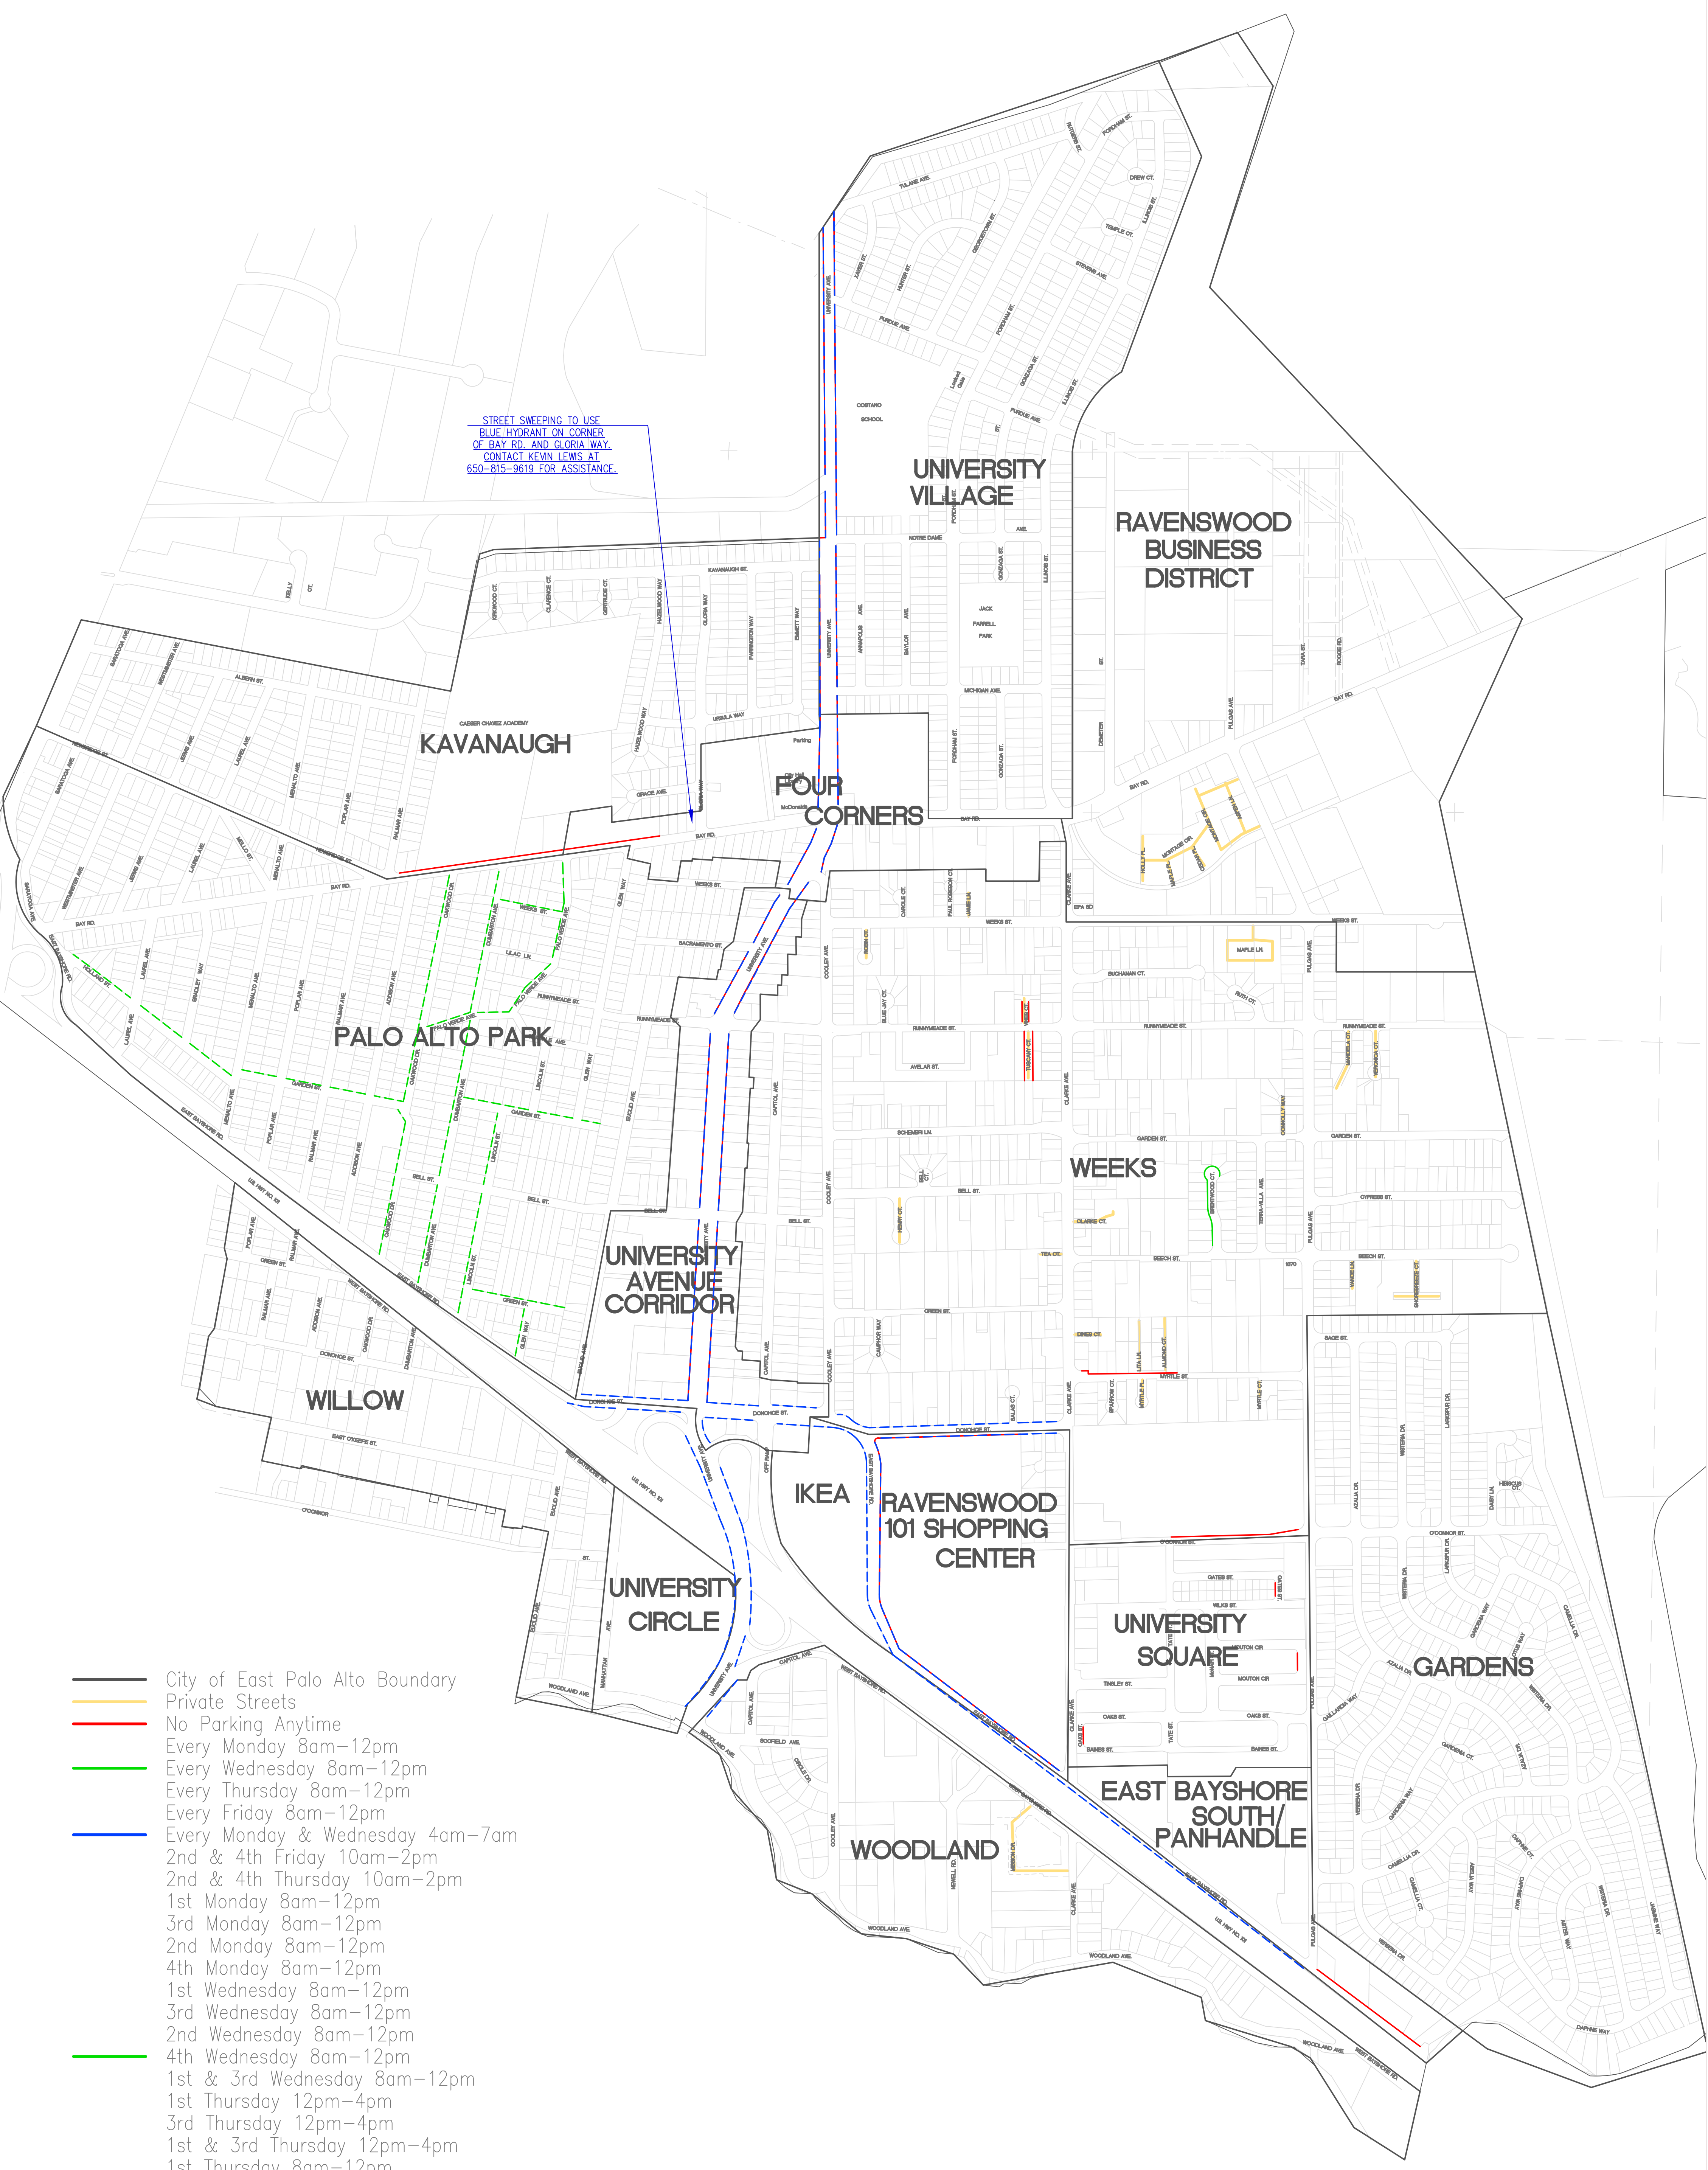

STREET SWEEPING TO USE
BLUE HYDRANT ON CORNER
OF BAY RD. AND GLORIA WAY.
CONTACT KEVIN LEWIS AT
650-815-9619 FOR ASSISTANCE.

- City of East Palo Alto Boundary
- Private Streets
- No Parking Anytime
- Every Monday 8am–12pm
- Every Wednesday 8am–12pm
- Every Thursday 8am–12pm
- Every Friday 8am–12pm
- Every Monday & Wednesday 4am–7am
- 2nd & 4th Friday 10am–2pm
- 2nd & 4th Thursday 10am–2pm
- 1st Monday 8am–12pm
- 3rd Monday 8am–12pm
- 2nd Monday 8am–12pm
- 4th Monday 8am–12pm
- 1st Wednesday 8am–12pm
- 3rd Wednesday 8am–12pm
- 2nd Wednesday 8am–12pm
- 4th Wednesday 8am–12pm
- 1st & 3rd Wednesday 8am–12pm
- 1st Thursday 12pm–4pm
- 3rd Thursday 12pm–4pm
- 1st & 3rd Thursday 12pm–4pm
- 1st Thursday 8am–12pm
- 1st Friday 8m–12pm
- Dotted Line = Non-Enforceable
- Solid Line = Enforceable

NO.	REVISIONS	DATE