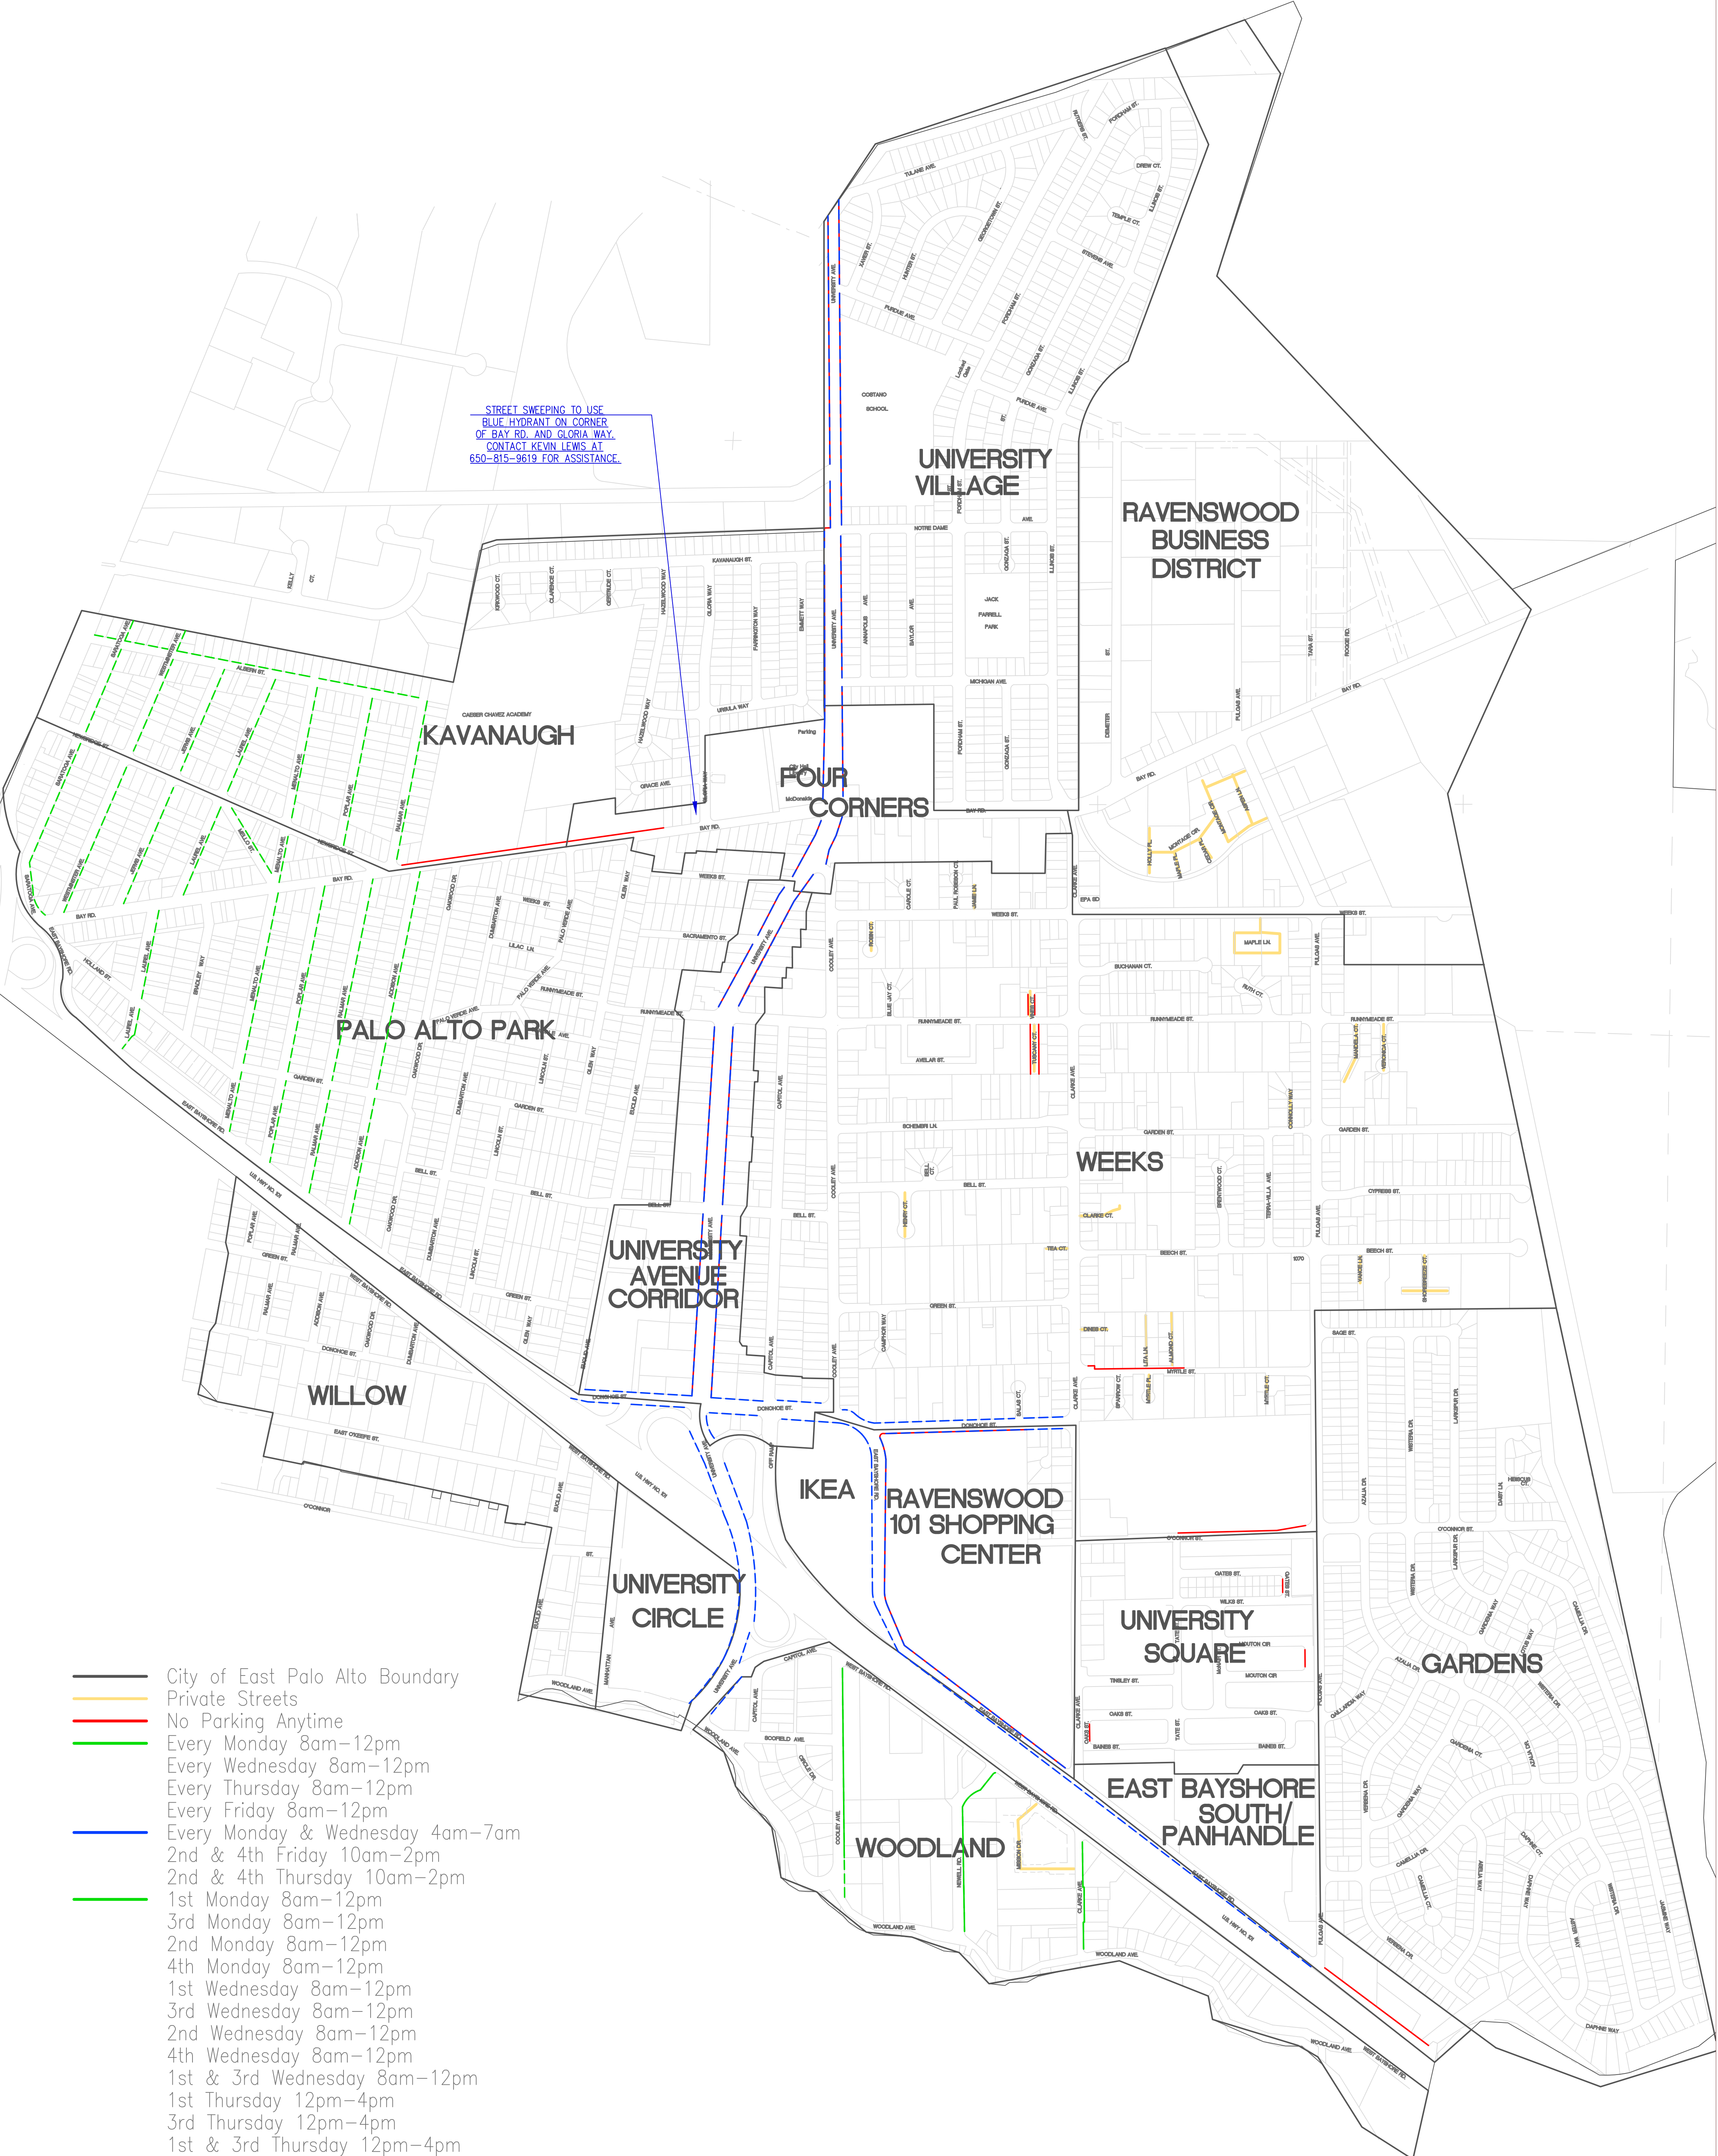

STREET SWEEPING TO USE BLUE HYDRANT ON CORNER OF BAY RD. AND GLORIA WAY. CONTACT KEVIN LEWIS AT 650-815-9619 FOR ASSISTANCE.

- City of East Palo Alto Boundary
- Private Streets
- No Parking Anytime
- Every Monday 8am–12pm
- Every Wednesday 8am–12pm
- Every Thursday 8am–12pm
- Every Friday 8am–12pm
- Every Monday & Wednesday 4am–7am
- 2nd & 4th Friday 10am–2pm
- 2nd & 4th Thursday 10am–2pm
- 1st Monday 8am–12pm
- 3rd Monday 8am–12pm
- 2nd Monday 8am–12pm
- 4th Monday 8am–12pm
- 1st Wednesday 8am–12pm
- 3rd Wednesday 8am–12pm
- 2nd Wednesday 8am–12pm
- 4th Wednesday 8am–12pm
- 1st & 3rd Wednesday 8am–12pm
- 1st Thursday 12pm–4pm
- 3rd Thursday 12pm–4pm
- 1st & 3rd Thursday 12pm–4pm
- 1st Thursday 8am–12pm
- 1st Friday 8m–12pm
- Dotted Line = Non-Enforceable
- Solid Line = Enforceable