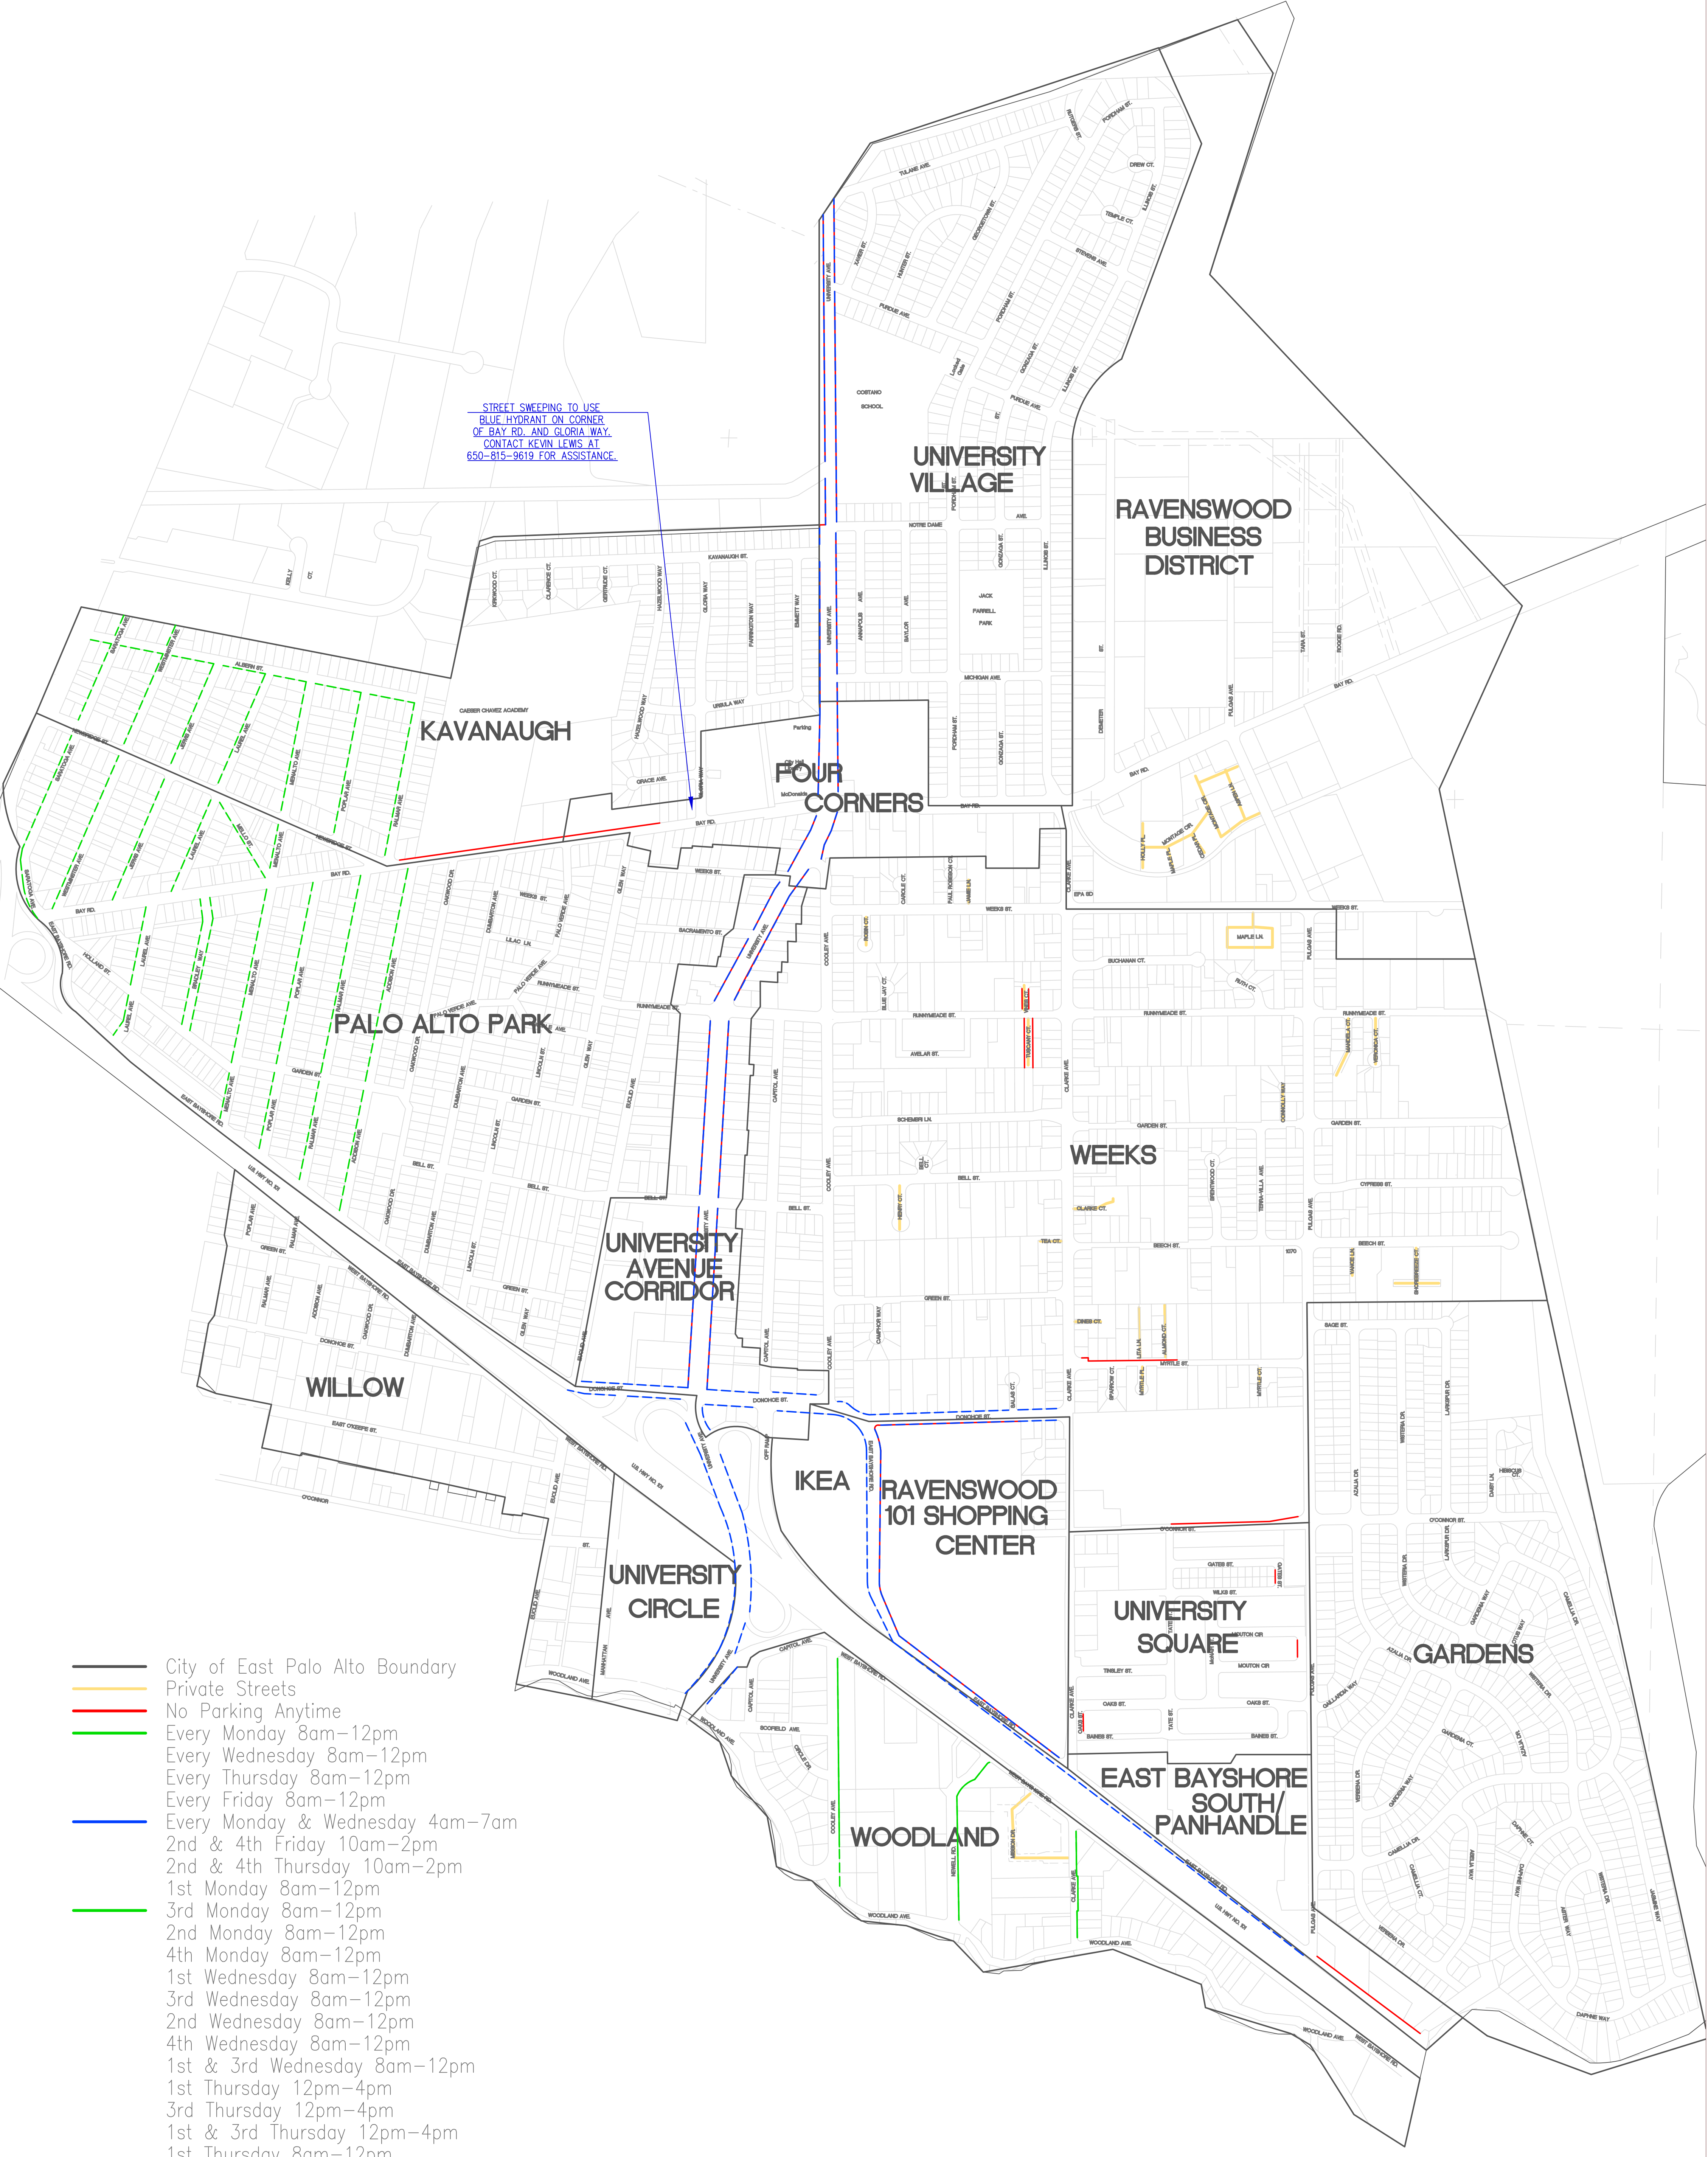

STREET SWEEPING TO USE BLUE HYDRANT ON CORNER OF BAY RD. AND GLORIA WAY. CONTACT KEVIN LEWIS AT 650-815-9619 FOR ASSISTANCE.

- City of East Palo Alto Boundary
- Private Streets
- No Parking Anytime
- Every Monday 8am–12pm
- Every Wednesday 8am–12pm
- Every Thursday 8am–12pm
- Every Friday 8am–12pm
- Every Monday & Wednesday 4am–7am
- 2nd & 4th Friday 10am–2pm
- 2nd & 4th Thursday 10am–2pm
- 1st Monday 8am–12pm
- 3rd Monday 8am–12pm
- 2nd Monday 8am–12pm
- 4th Monday 8am–12pm
- 1st Wednesday 8am–12pm
- 3rd Wednesday 8am–12pm
- 2nd Wednesday 8am–12pm
- 4th Wednesday 8am–12pm
- 1st & 3rd Wednesday 8am–12pm
- 1st Thursday 12pm–4pm
- 3rd Thursday 12pm–4pm
- 1st & 3rd Thursday 12pm–4pm
- 1st Thursday 8am–12pm
- 1st Friday 8m–12pm
- Dotted Line = Non-Enforceable
- Solid Line = Enforceable

NO.	REVISIONS	DATE