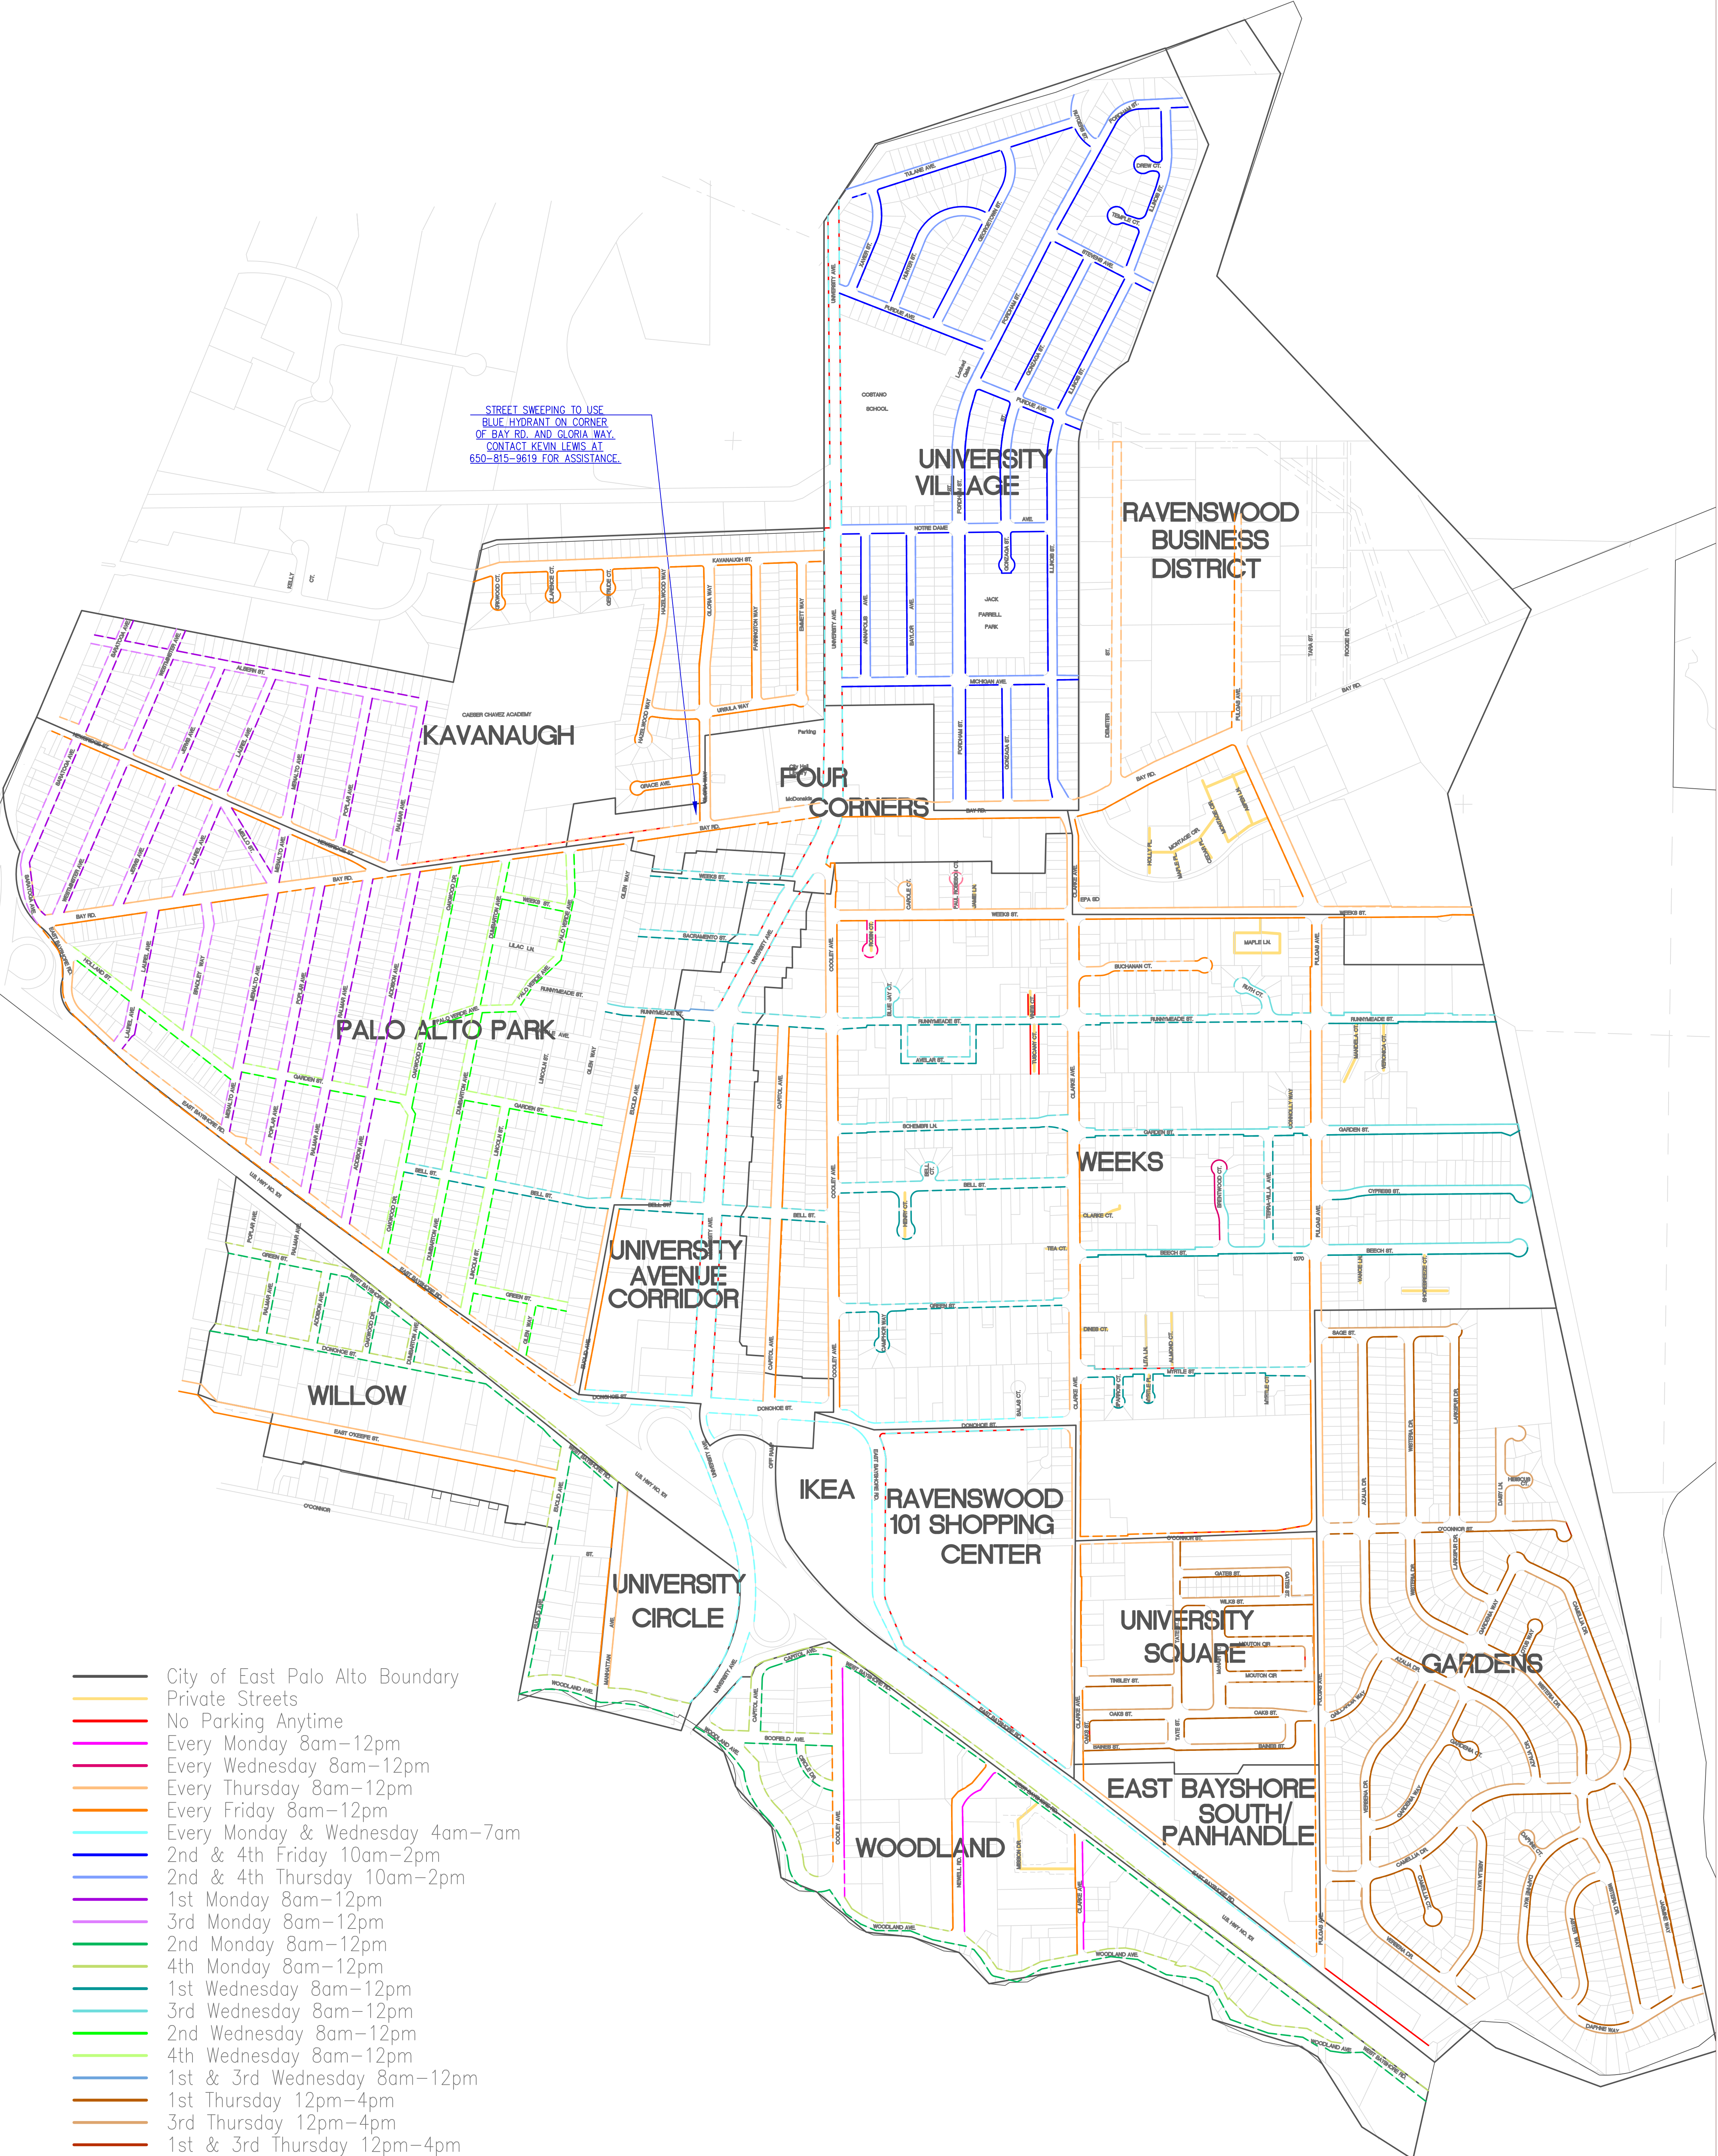

STREET SWEEPING TO USE BLUE HYDRANT ON CORNER OF BAY RD. AND GLORIA WAY. CONTACT KEVIN LEWIS AT 650-815-9619 FOR ASSISTANCE.

- City of East Palo Alto Boundary
- Private Streets
- No Parking Anytime
- Every Monday 8am-12pm
- Every Wednesday 8am-12pm
- Every Thursday 8am-12pm
- Every Friday 8am-12pm
- Every Monday & Wednesday 4am-7am
- 2nd & 4th Friday 10am-2pm
- 2nd & 4th Thursday 10am-2pm
- 1st Monday 8am-12pm
- 3rd Monday 8am-12pm
- 2nd Monday 8am-12pm
- 4th Monday 8am-12pm
- 1st Wednesday 8am-12pm
- 3rd Wednesday 8am-12pm
- 2nd Wednesday 8am-12pm
- 4th Wednesday 8am-12pm
- 1st & 3rd Wednesday 8am-12pm
- 1st Thursday 12pm-4pm
- 3rd Thursday 12pm-4pm
- 1st & 3rd Thursday 12pm-4pm
- 1st Thursday 8am-12pm
- 1st Friday 8am-12pm
- Dotted Line = Non-Enforceable
- Solid Line = Enforceable

JOB NO.:  
DATE: 12/28/16  
SHEET 1  
OF 17

TITLE:  
**MASTER STREET SWEEPING MAP**  
CITY OF EAST PALO ALTO, CALIFORNIA

PREPARED FOR:  
**CITY OF EAST PALO ALTO**  
ENGINEERING DEPARTMENT  
**SAN MATEO COUNTY, CALIFORNIA**