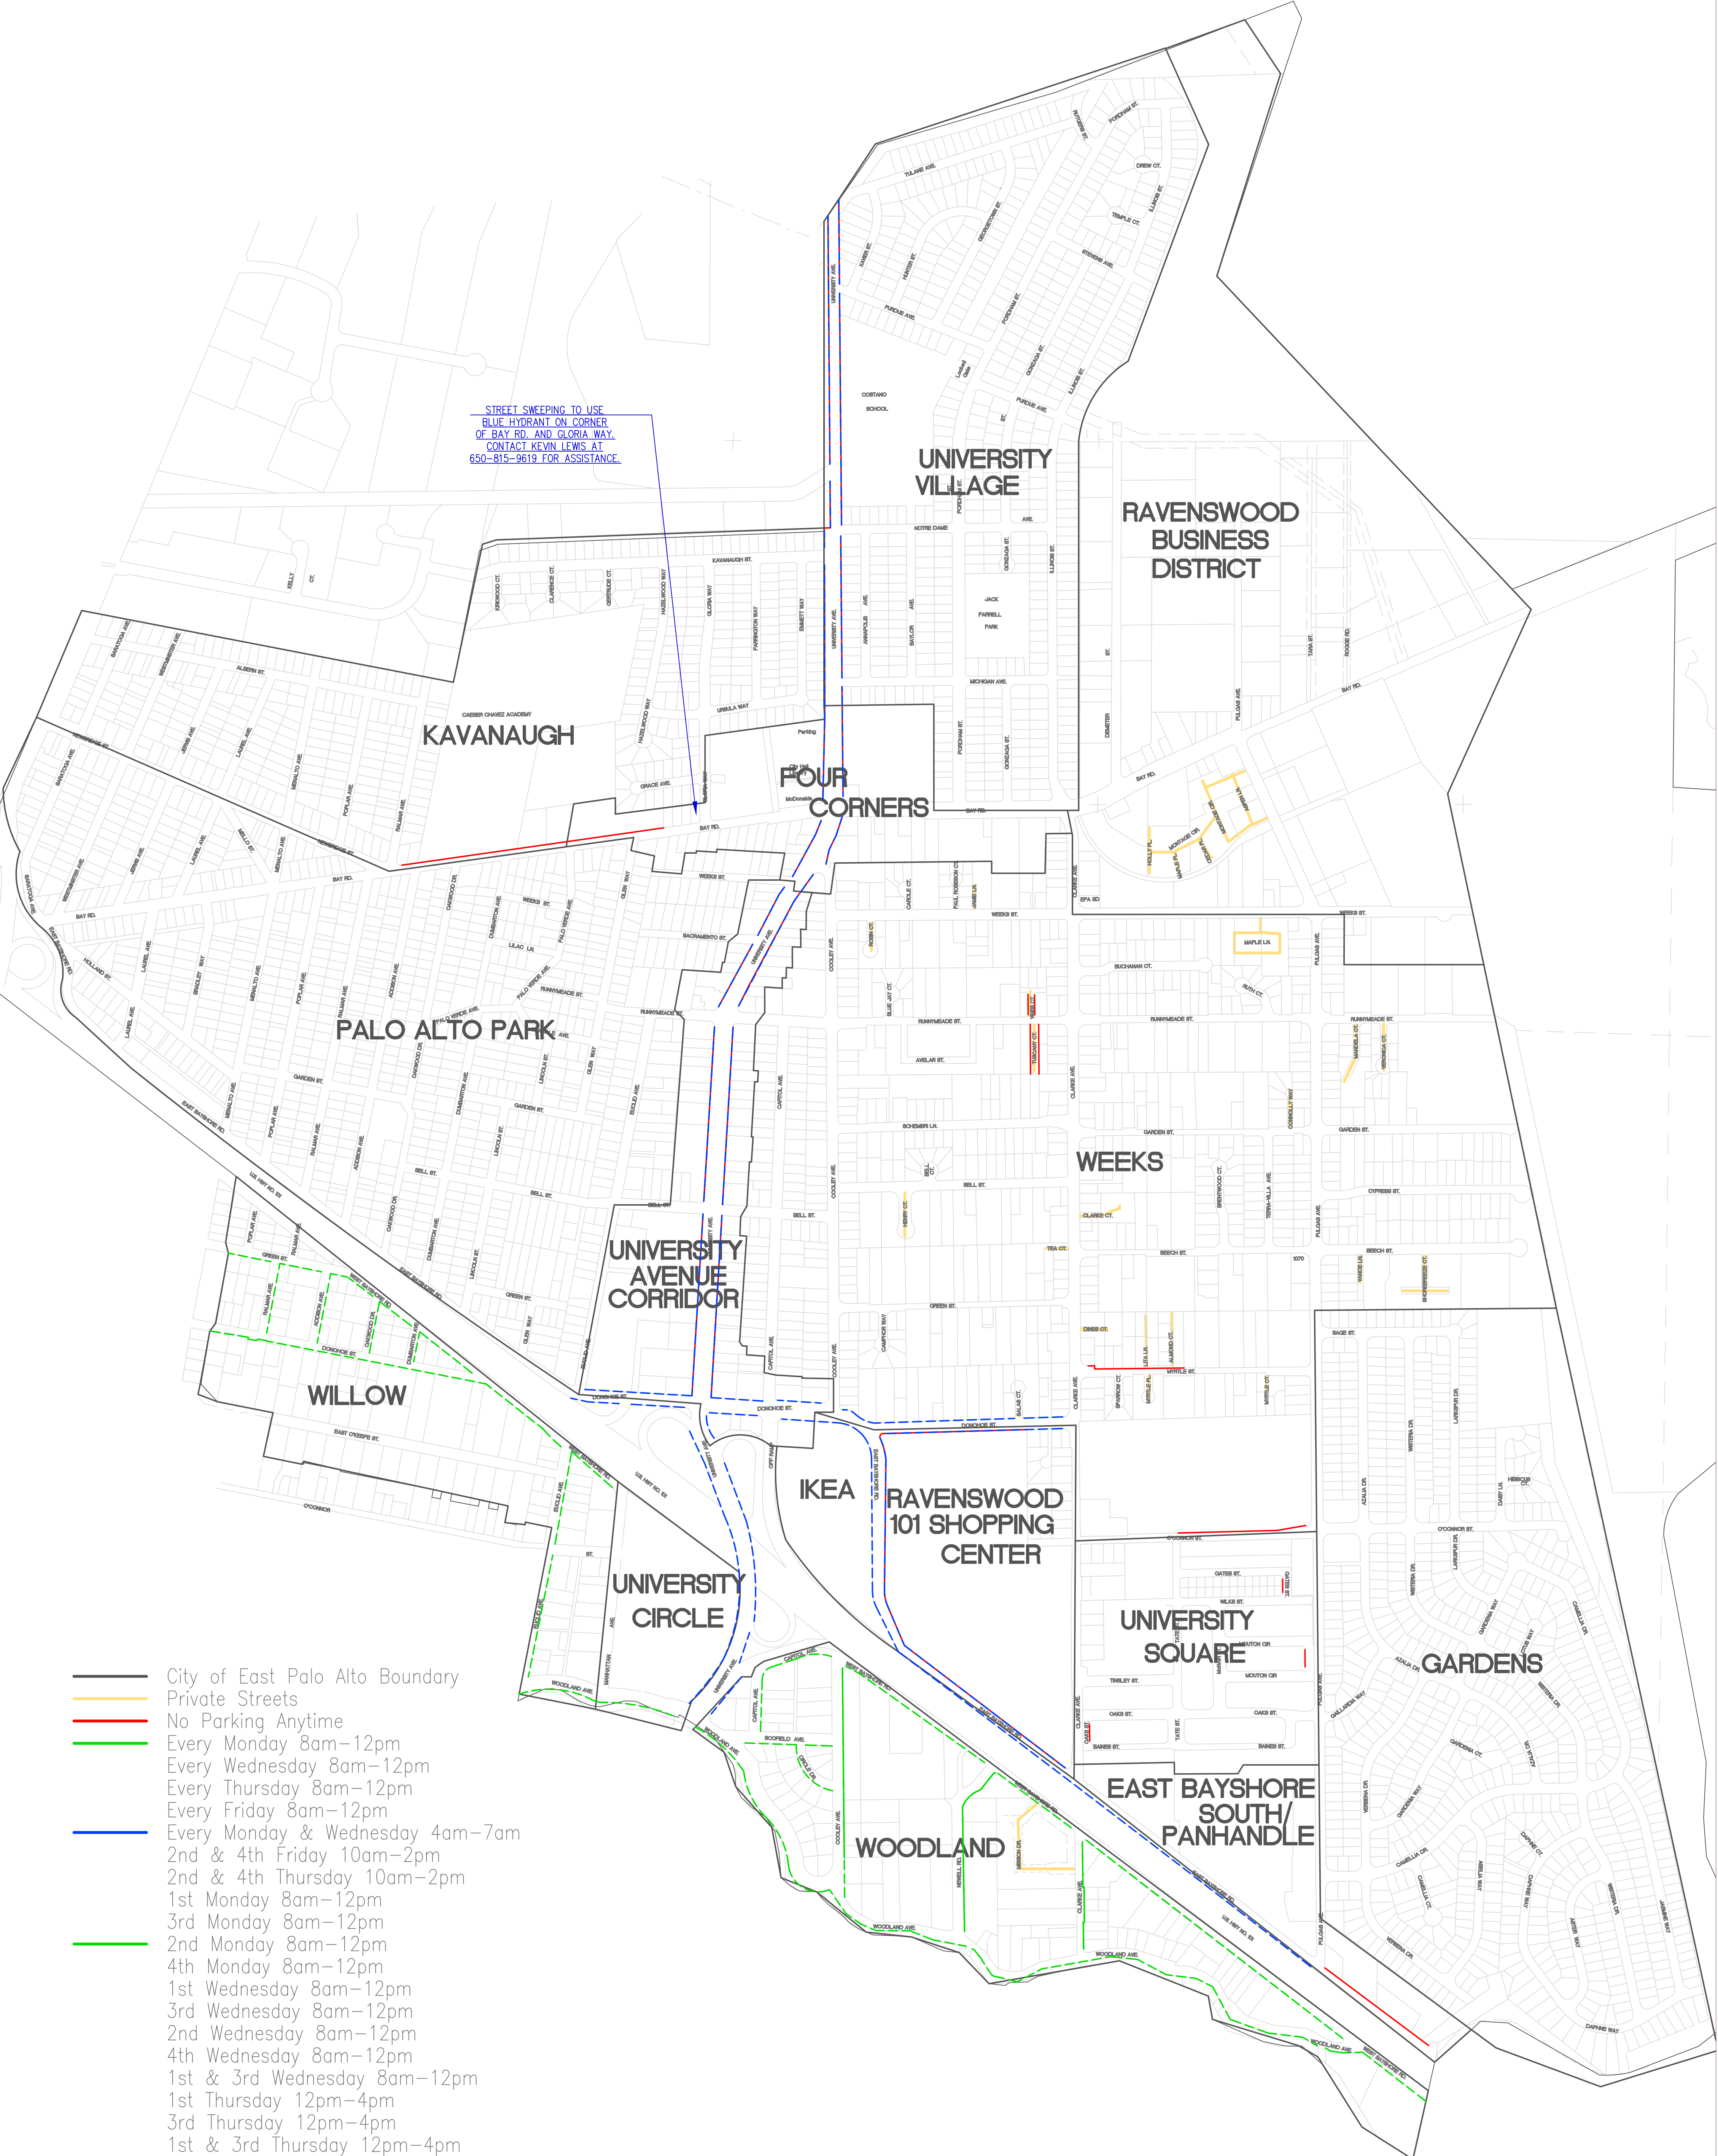

STREET SWEEPING TO USE
BLUE HYDRANT ON CORNER
OF BAY RD. AND GLORIA WAY.
CONTACT KEVIN LEWIS AT
650-815-9619 FOR ASSISTANCE.

- City of East Palo Alto Boundary
- Private Streets
- No Parking Anytime
- Every Monday 8am–12pm
- Every Wednesday 8am–12pm
- Every Thursday 8am–12pm
- Every Friday 8am–12pm
- Every Monday & Wednesday 4am–7am
- 2nd & 4th Friday 10am–2pm
- 2nd & 4th Thursday 10am–2pm
- 1st Monday 8am–12pm
- 3rd Monday 8am–12pm
- 2nd Monday 8am–12pm
- 4th Monday 8am–12pm
- 1st Wednesday 8am–12pm
- 3rd Wednesday 8am–12pm
- 2nd Wednesday 8am–12pm
- 4th Wednesday 8am–12pm
- 1st & 3rd Wednesday 8am–12pm
- 1st Thursday 12pm–4pm
- 3rd Thursday 12pm–4pm
- 1st & 3rd Thursday 12pm–4pm
- 1st Thursday 8am–12pm
- 1st Friday 8m–12pm
- Dotted Line = Non-Enforceable
- Solid Line = Enforceable

NO.	REVISIONS	DATE