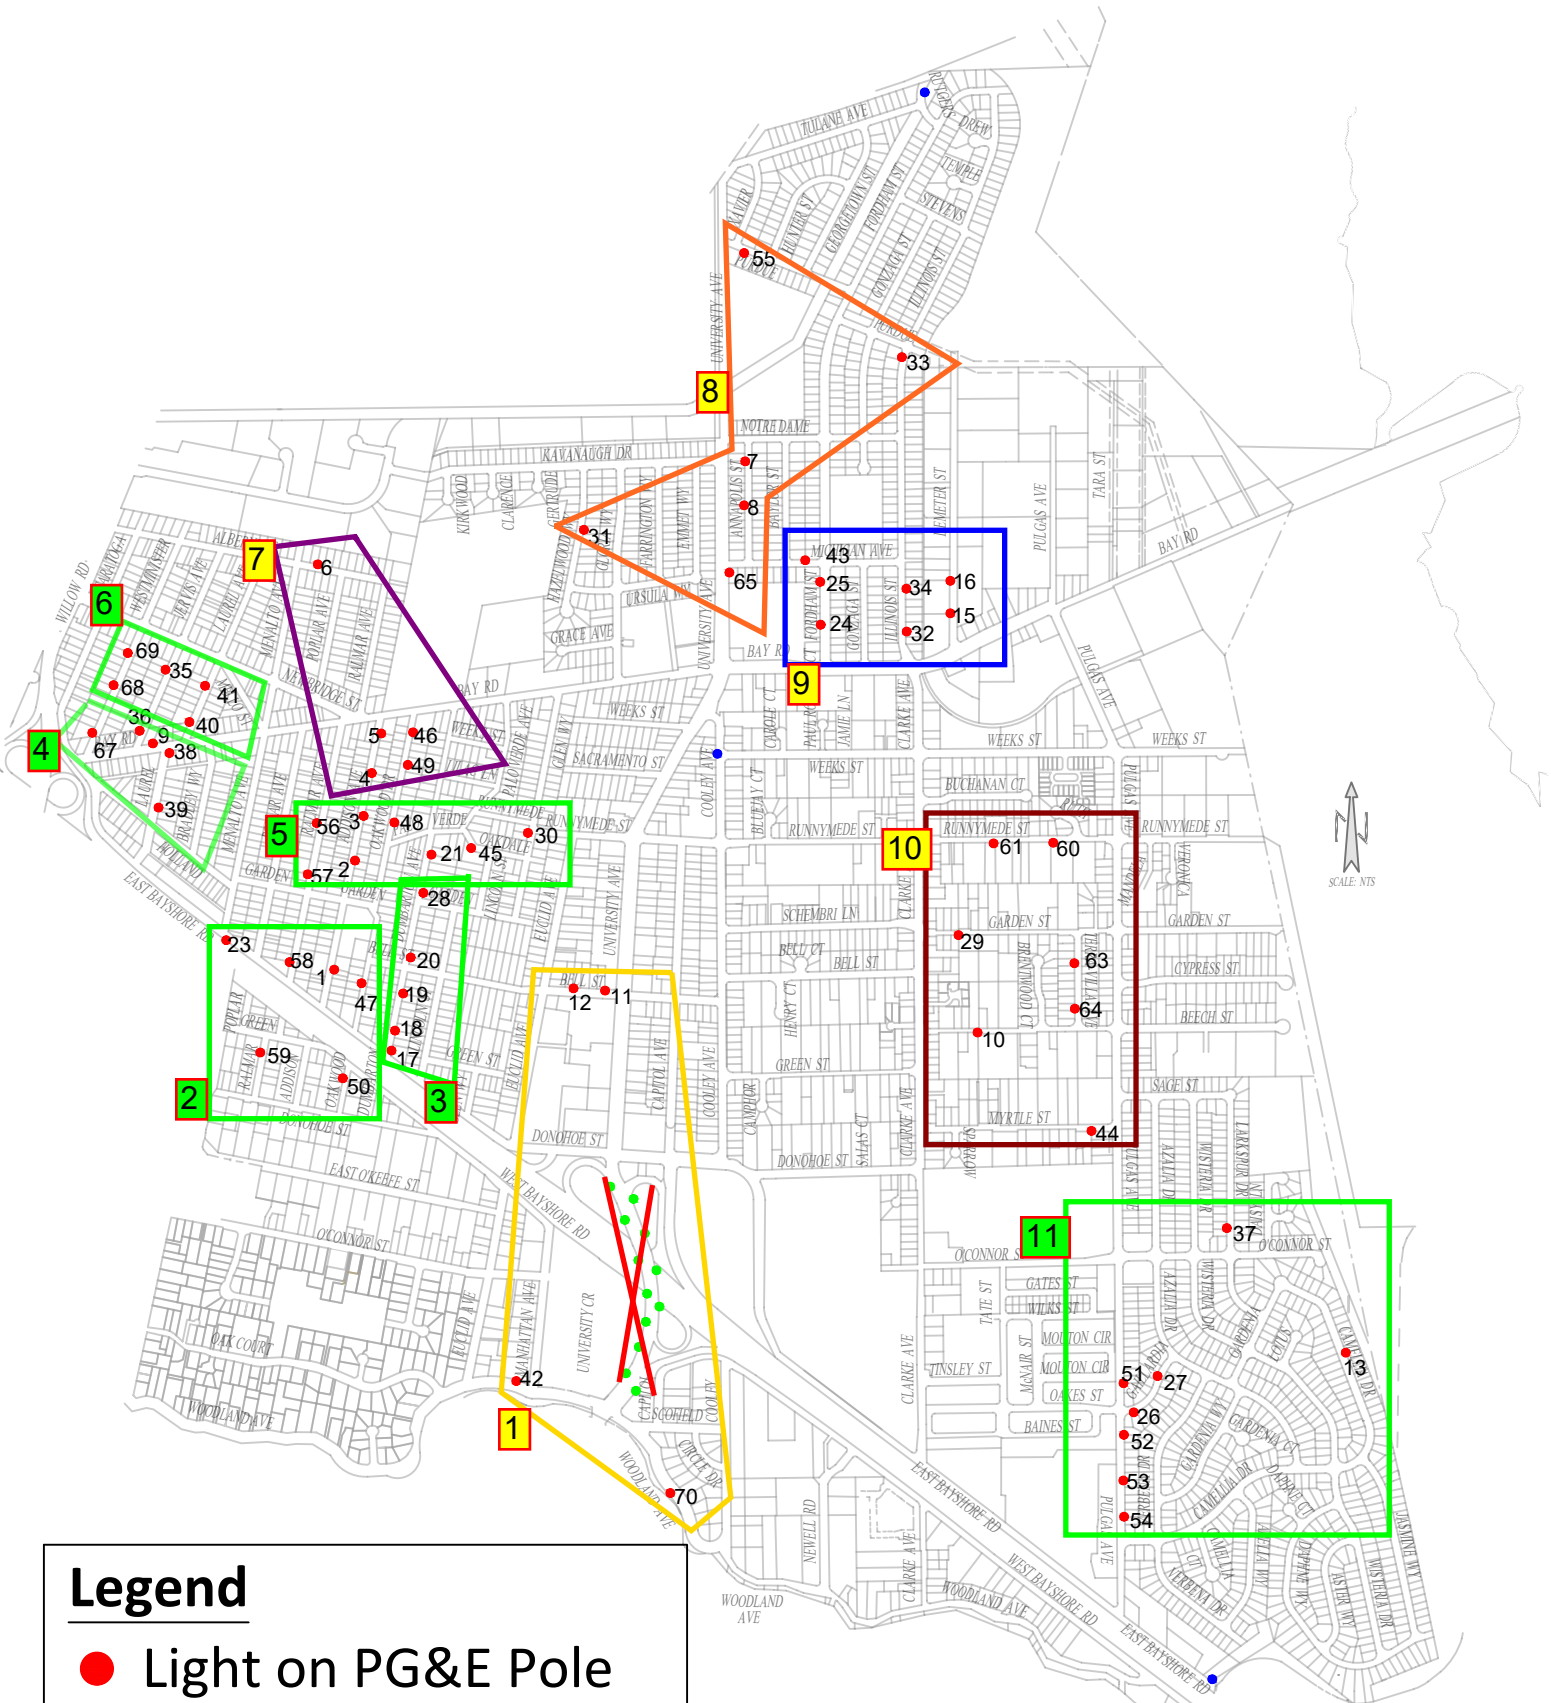

General Lighting Locations Map

Legend

- Light on PG&E Pole
- Light on New Pole
- Replace HPS with LED