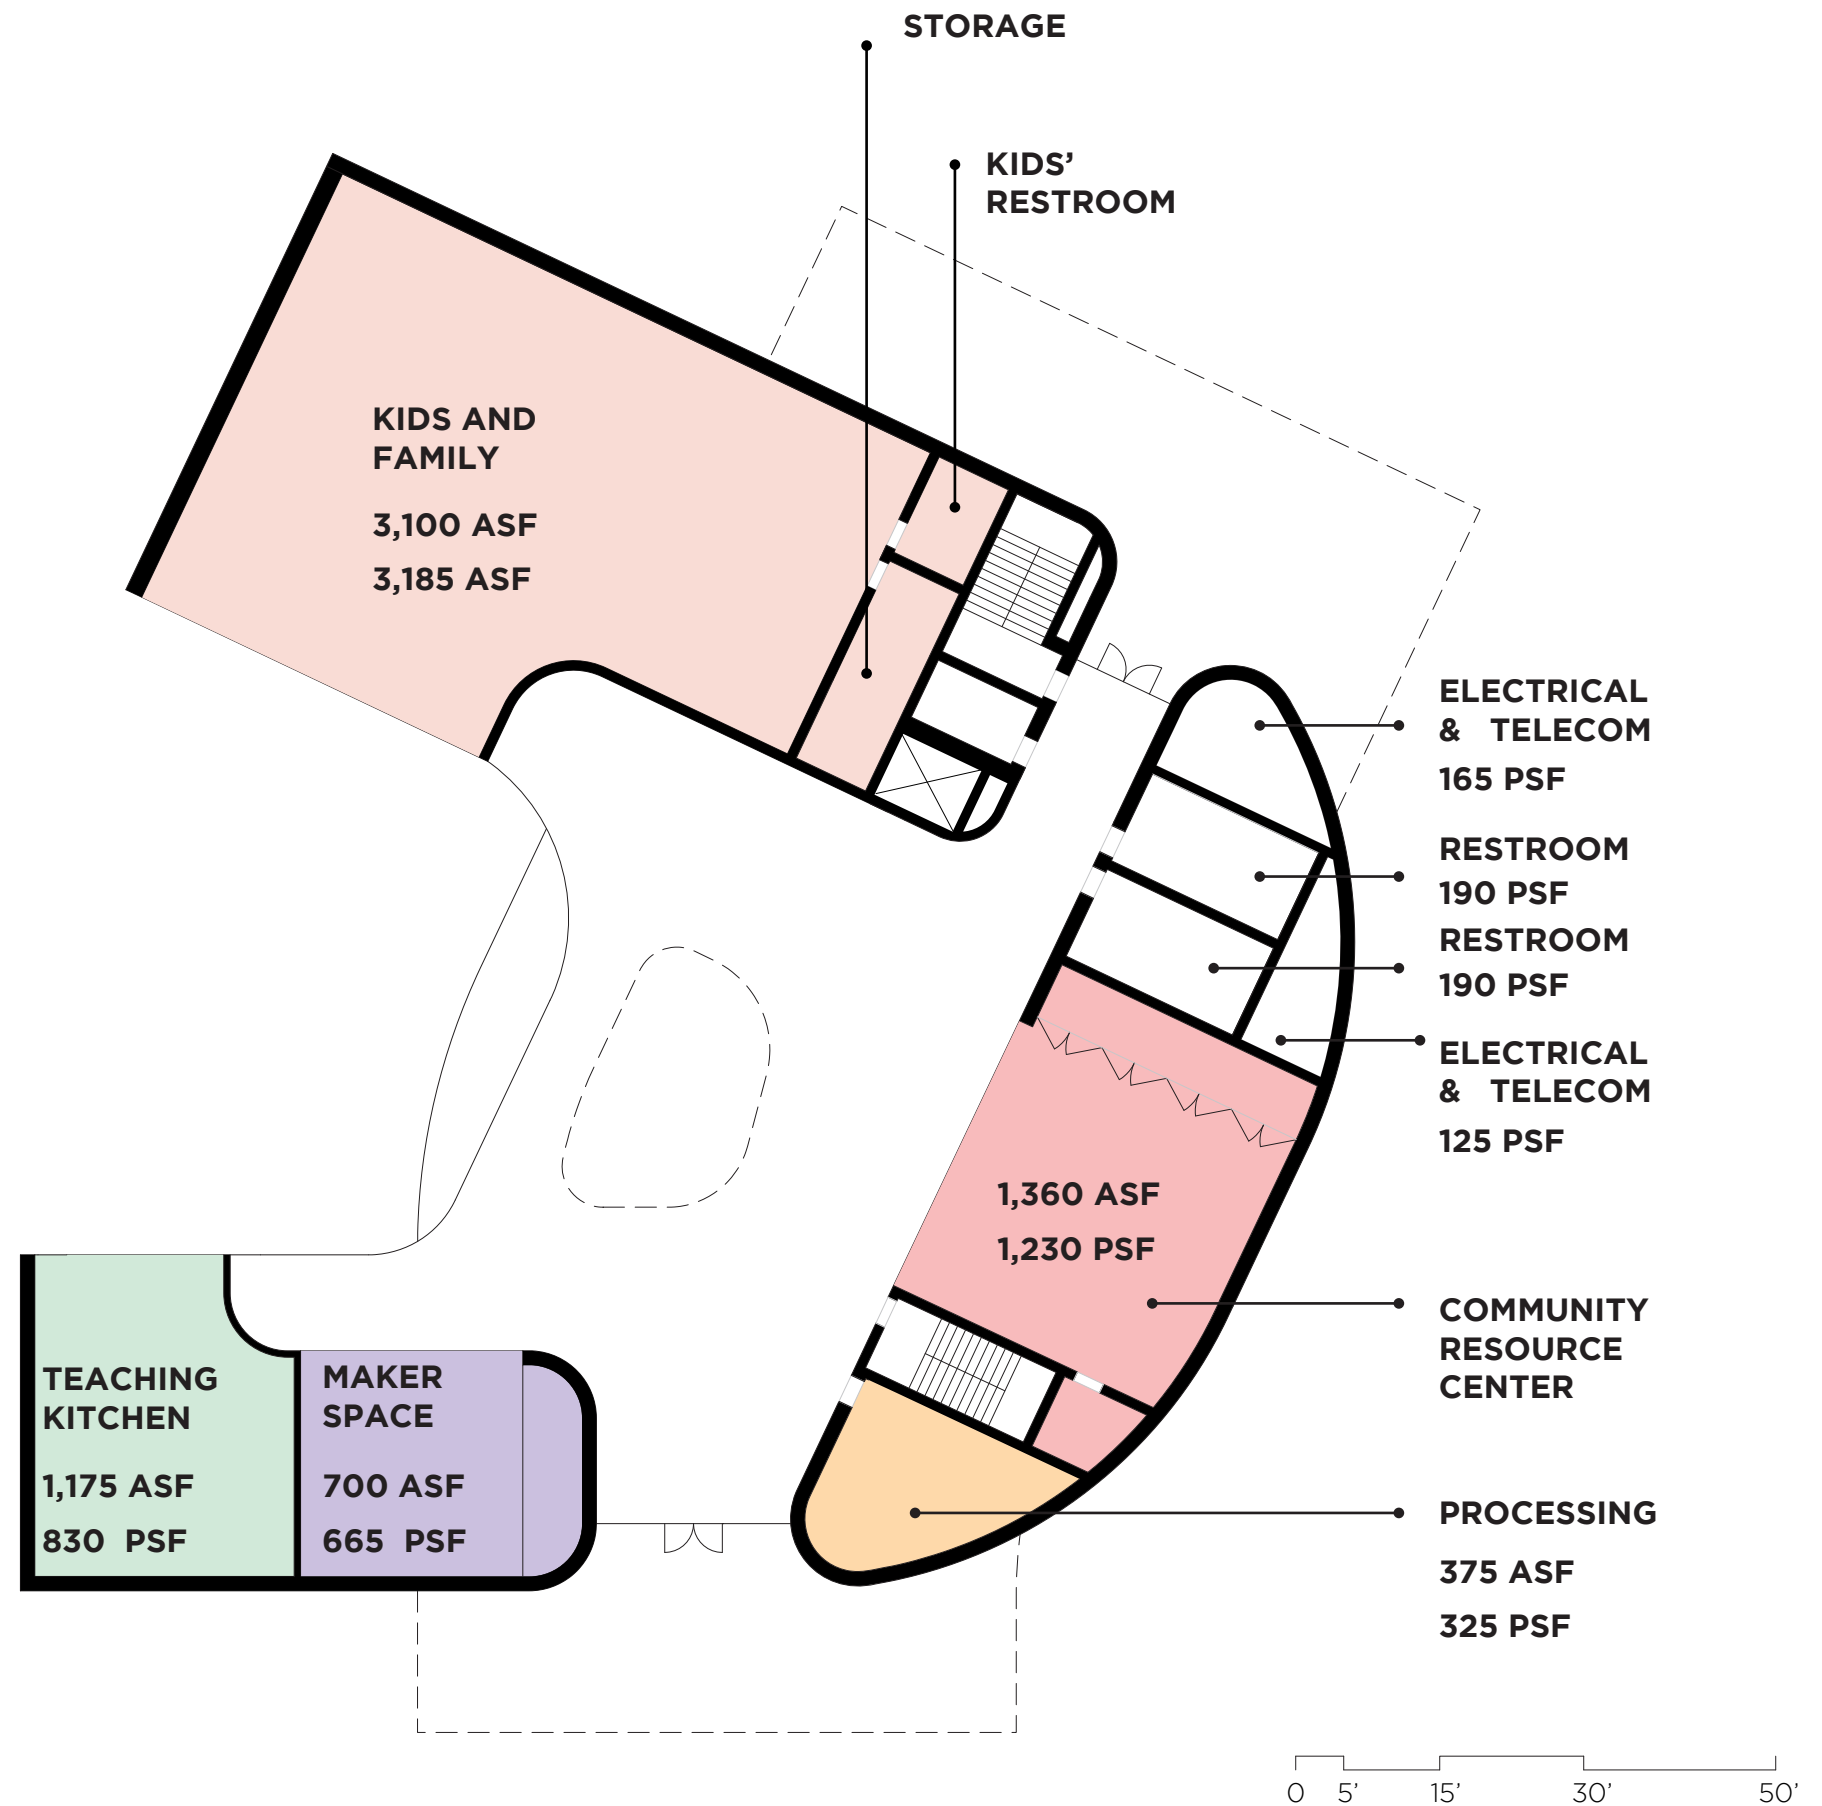

EAST PALO ALTO LIBRARY

DESIGN OPTIONS COMPARISON

05.09.2019

OPTION 1. JIGSAW PUZZLE

LEVEL 1 FLOOR PLAN
11,780 SF
1:20

PROGRAM	ASSIGNABLE	PROPOSED
STAFF RESOURCE CENTER		
PROCESSING ROOM	375 ASF	305 PSF
COMMUNITY RESOURCE CENTER		
COMMUNITY ACTIVITY	1,120 ASF	932 PSF
STORAGE	240 ASF	108 PSF
KIDS AND FAMILY		
NEW BOOKS	200 ASF	200 PSF + @
BOOKS	1,000 ASF	1,000 PSF + @
AV/ MEDIA	350 ASF	350 PSF + @
TABLE SEATING	400 ASF	400 PSF + @
STORY TELLING	1,000 ASF	1,000 PSF + @
STORAGE	150 ASF	170 PSF
CABINET OF CURIOSITY		
MAKER ROOM	700 ASF	780 PSF
STORAGE	100 ASF	INCLUDED
CULINARY LITERACY CENTER		
TEACHING KITECHEN	900 ASF	900 PSF+@
STORAGE	100 ASF	100 PSF+@

OPTION 1. JIGSAW PUZZLE

LEVEL 2 FLOOR PLAN
11,540 SF
1:20

PROGRAM	ASSIGNABLE	PROPOSED
STAFF RESOURCE CENTER		
OPEN OFFICE	450 ASF	453 PSF
ENCLOSED OFFICE	110 ASF	125 PSF
BREAK ROOM	150 ASF	172 PSF
STORAGE	180 ASF	200 PSF
COLLECTION AND STUDY		
MAIN SPACE	4,000 ASF	6,345 PSF
RESTROOM	INCLUDED	110 PSF
QUIET ROOM	650 ASF	620 PSF
STUDY ROOM	90 ASF	116 PSF
STUDY ROOM	90 ASF	92 PSF
CABINET OF CURIOSITY		
TEEN ROOM	900 ASF	1,135 PSF

OPTION 1. BOOMERANG

LEVEL 1 FLOOR PLAN
13,000 SF
1:20

PROGRAM	ASSIGNABLE	PROPOSED
STAFF RESOURCE CENTER		
PROCESSING ROOM	375 ASF	325 PSF
COMMUNITY RESOURCE CENTER		
COMMUNITY ACTIVITY	1,120 ASF	1,055 PSF
STORAGE	240 ASF	175 PSF
KIDS AND FAMILY		
NEW BOOKS	200 ASF	200 PSF + @
BOOKS	1,000 ASF	1,000 PSF + @
AV/ MEDIA	350 ASF	350 PSF + @
TABLE SEATING	400 ASF	400 PSF + @
STORY TELLING	1,000 ASF	1,000 PSF + @
STORAGE	150 ASF	180 PSF
CABINET OF CURIOSITY		
MAKER ROOM	700 ASF	572 PSF
STORAGE	100 ASF	93 PSF
CULINARY LITERACY CENTER		
TEACHING KITCHEN	900 ASF	730 PSF
STORAGE	100 ASF	100 PSF