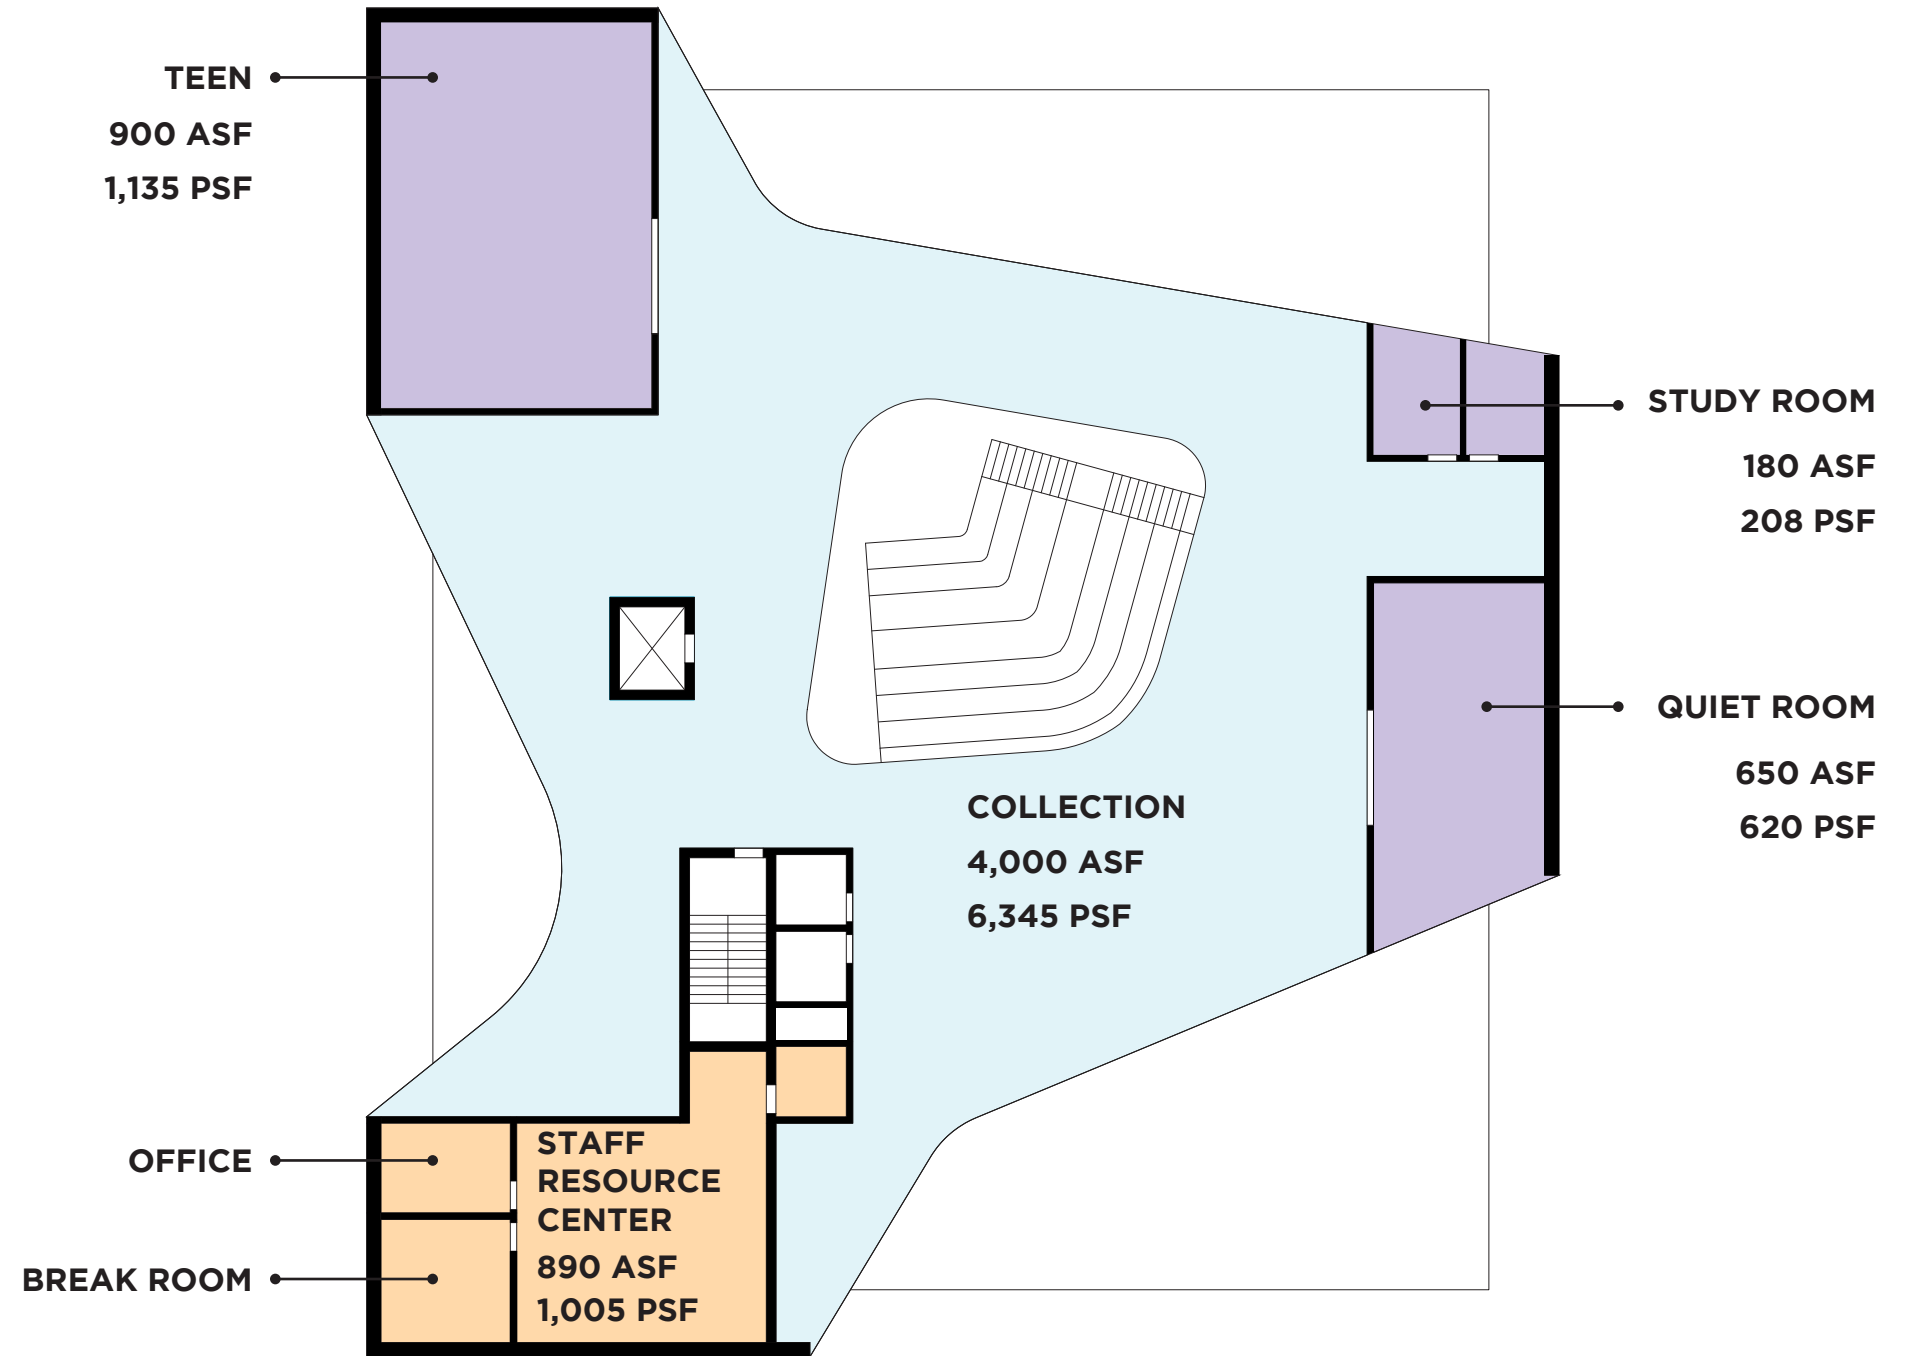

EAST PALO ALTO LIBRARY

DESIGN OPTIONS COMPARISON

05.09.2019

OPTION 1. JIGSAW PUZZLE

LEVEL 1 FLOOR PLAN
11,780 SF
1:20

PROGRAM	ASSIGNABLE	PROPOSED
STAFF RESOURCE CENTER		
PROCESSING ROOM	375 ASF	305 PSF
COMMUNITY RESOURCE CENTER		
COMMUNITY ACTIVITY	1,120 ASF	932 PSF
STORAGE	240 ASF	108 PSF
KIDS AND FAMILY		
NEW BOOKS	200 ASF	200 PSF + @
BOOKS	1,000 ASF	1,000 PSF + @
AV/ MEDIA	350 ASF	350 PSF + @
TABLE SEATING	400 ASF	400 PSF + @
STORY TELLING	1,000 ASF	1,000 PSF + @
STORAGE	150 ASF	170 PSF
CABINET OF CURIOSITY		
MAKER ROOM	700 ASF	780 PSF
STORAGE	100 ASF	INCLUDED
CULINARY LITERACY CENTER		
TEACHING KITECHEN	900 ASF	900 PSF+@
STORAGE	100 ASF	100 PSF+@

OPTION 1. JIGSAW PUZZLE

LEVEL 2 FLOOR PLAN
11,540 SF
1:20

PROGRAM	ASSIGNABLE	PROPOSED
STAFF RESOURCE CENTER		
OPEN OFFICE	450 ASF	453 PSF
ENCLOSED OFFICE	110 ASF	125 PSF
BREAK ROOM	150 ASF	172 PSF
STORAGE	180 ASF	200 PSF
COLLECTION AND STUDY		
MAIN SPACE	4,000 ASF	6,345 PSF
RESTROOM	INCLUDED	110 PSF
QUIET ROOM	650 ASF	620 PSF
STUDY ROOM	90 ASF	116 PSF
STUDY ROOM	90 ASF	92 PSF
CABINET OF CURIOSITY		
TEEN ROOM	900 ASF	1,135 PSF

OPTION 2. BOOMERANG

LEVEL 2 FLOOR PLAN
10,785 SF
1:20

PROGRAM	ASSIGNABLE	PROPOSED
STAFF RESOURCE CENTER		
OPEN OFFICE	450 ASF	510 PSF
ENCLOSED OFFICE	110 ASF	120 PSF
BREAK ROOM	150 ASF	200 PSF
STORAGE	180 ASF	160 PSF
COLLECTION AND STUDY		
MAIN SPACE	4,000 ASF	6,365 PSF
RESTROOM	INCLUDED	125 PSF
QUIET ROOM	650 ASF	670 PSF
STUDY ROOM	90 ASF	95 PSF
STUDY ROOM	90 ASF	95 PSF
CABINET OF CURIOSITY		
TEEN ROOM	900 ASF	915 PSF