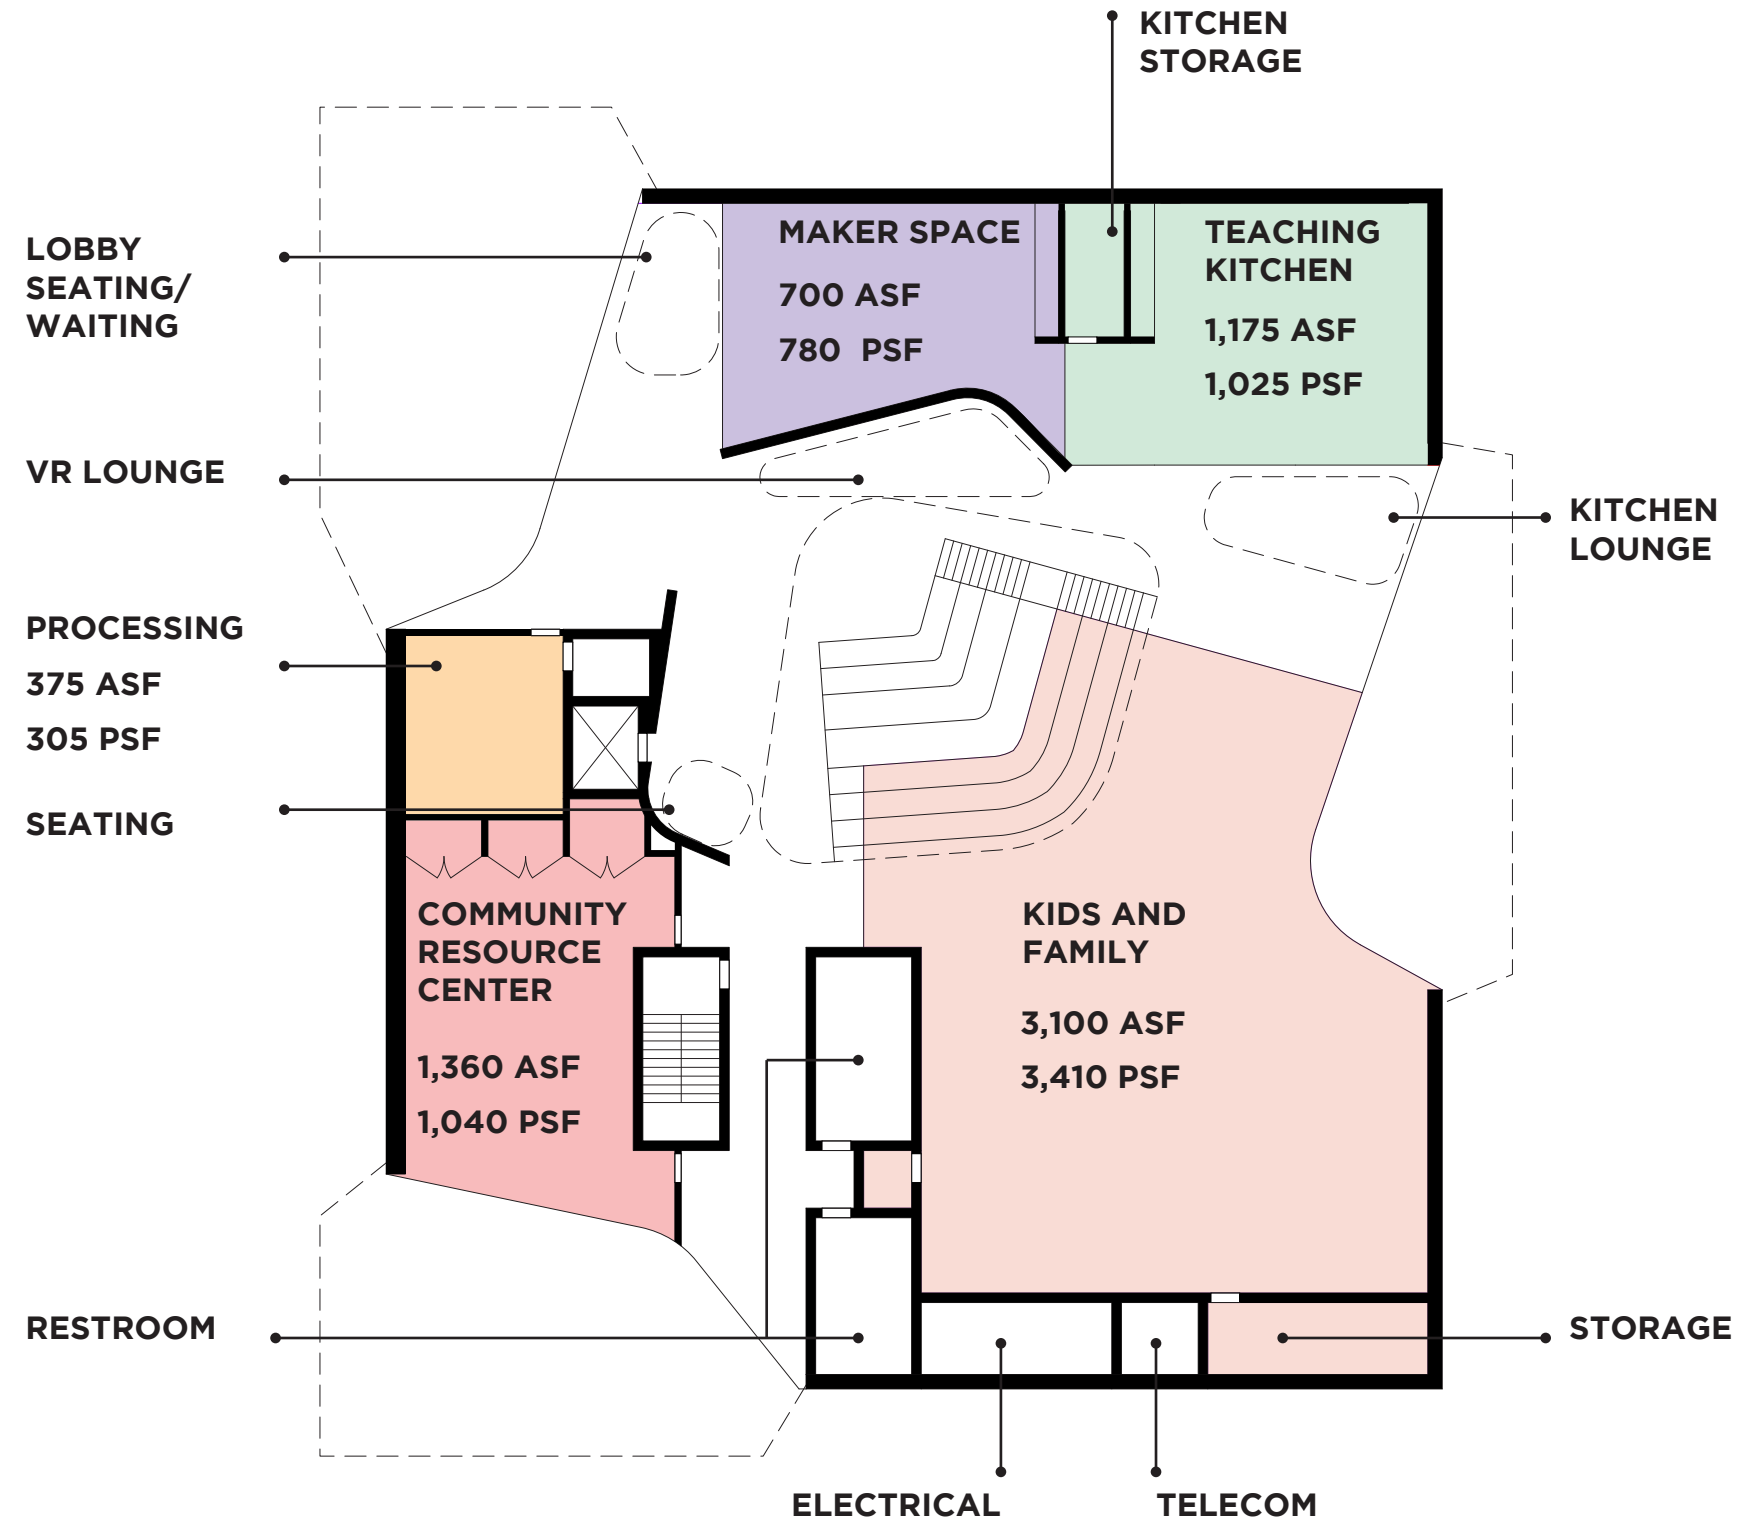

EAST PALO ALTO LIBRARY

DESIGN OPTIONS COMPARISON

05.09.2019

OPTION 1. JIGSAW PUZZLE

LEVEL 1 FLOOR PLAN
11,780 SF
1:20

PROGRAM	ASSIGNABLE	PROPOSED
STAFF RESOURCE CENTER		
PROCESSING ROOM	375 ASF	305 PSF
COMMUNITY RESOURCE CENTER		
COMMUNITY ACTIVITY	1,120 ASF	932 PSF
STORAGE	240 ASF	108 PSF
KIDS AND FAMILY		
NEW BOOKS	200 ASF	200 PSF + @
BOOKS	1,000 ASF	1,000 PSF + @
AV/ MEDIA	350 ASF	350 PSF + @
TABLE SEATING	400 ASF	400 PSF + @
STORY TELLING	1,000 ASF	1,000 PSF + @
STORAGE	150 ASF	170 PSF
CABINET OF CURIOSITY		
MAKER ROOM	700 ASF	780 PSF
STORAGE	100 ASF	INCLUDED
CULINARY LITERACY CENTER		
TEACHING KITECHEN	900 ASF	900 PSF+@
STORAGE	100 ASF	100 PSF+@

OPTION 1. JIGSAW PUZZLE

LEVEL 2 FLOOR PLAN
11,540 SF
1:20

PROGRAM	ASSIGNABLE	PROPOSED
STAFF RESOURCE CENTER		
OPEN OFFICE	450 ASF	453 PSF
ENCLOSED OFFICE	110 ASF	125 PSF
BREAK ROOM	150 ASF	172 PSF
STORAGE	180 ASF	200 PSF
COLLECTION AND STUDY		
MAIN SPACE	4,000 ASF	6,345 PSF
RESTROOM	INCLUDED	110 PSF
QUIET ROOM	650 ASF	620 PSF
STUDY ROOM	90 ASF	116 PSF
STUDY ROOM	90 ASF	92 PSF
CABINET OF CURIOSITY		
TEEN ROOM	900 ASF	1,135 PSF

OPTION 1. BOOMERANG

LEVEL 1 FLOOR PLAN
13,000 SF
1:20

PROGRAM	ASSIGNABLE	PROPOSED
STAFF RESOURCE CENTER		
PROCESSING ROOM	375 ASF	325 PSF
COMMUNITY RESOURCE CENTER		
COMMUNITY ACTIVITY	1,120 ASF	1,055 PSF
STORAGE	240 ASF	175 PSF
KIDS AND FAMILY		
NEW BOOKS	200 ASF	200 PSF + @
BOOKS	1,000 ASF	1,000 PSF + @
AV/ MEDIA	350 ASF	350 PSF + @
TABLE SEATING	400 ASF	400 PSF + @
STORY TELLING	1,000 ASF	1,000 PSF + @
STORAGE	150 ASF	180 PSF
CABINET OF CURIOSITY		
MAKER ROOM	700 ASF	572 PSF
STORAGE	100 ASF	93 PSF
CULINARY LITERACY CENTER		
TEACHING KITCHEN	900 ASF	730 PSF
STORAGE	100 ASF	100 PSF